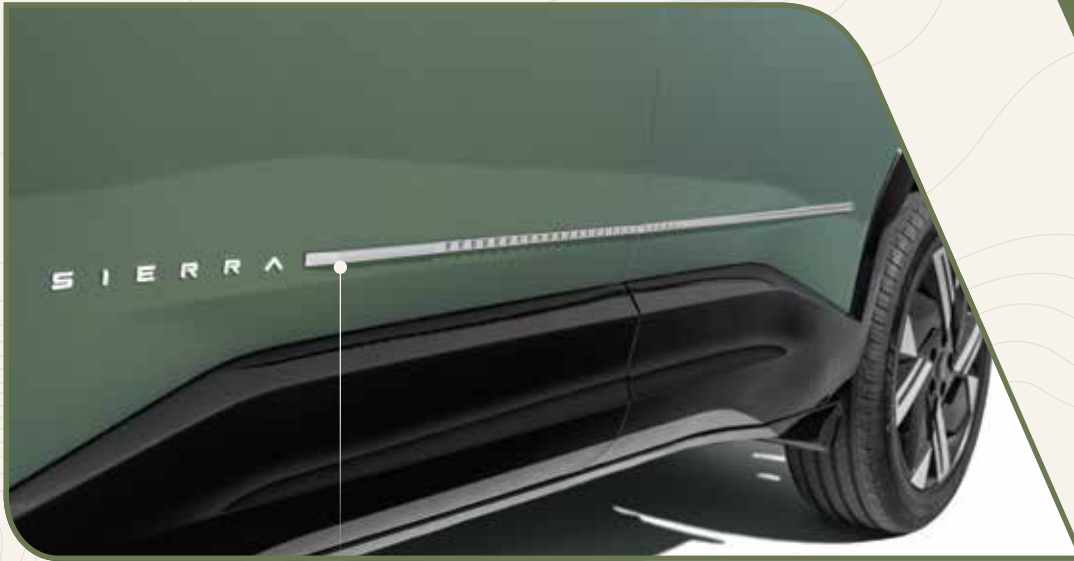

Ladder

TATA
SIERRA
GENUINE ACCESSORIES

Make Your Escape
A Statement

Signature Kit

Humanity Line Black Chrome

Fog Lamp Garnish Black Chrome

Body Side Moulding Black Chrome

Tailgate Garnish Black Chrome