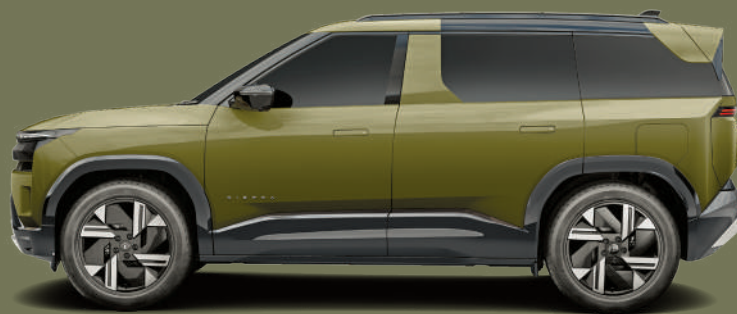

Accomplished+

Features Over
Accomplished

Horizon View Triple Screen Infotainment Experience

ADAS L2+ with 22 Key Features

- ISA (TSR) – Intelligent Speed Assist with Traffic Sign
- ISA (Map) – Intelligent Speed Assist with Map
- BSD – Blind Spot Detection
- LCA – Lane Change Alert
- RCTA – Rear Cross Traffic Alert
- RCW – Rear Collision Warning
- DOA – Door Open Alert
- BSM – Blind Spot View Monitor
- OSA – Over Speed Alert
- ACC – Adaptive Cruise Control with Stop & Go
- FCW – Ped: Forward Collision Warning (Pedestrian)
- FCW – Car: Forward Collision Warning (Car)
- FCW – Cyl: Forward Collision Warning (Cyclist)
- LDW – Lane Departure Warning
- LKA – Lane Keep Assist
- LCS – Lane Centering System
- ASA – Adaptive Steering Assist with ACC
- HBA – High Beam Assist
- TSR – Traffic Sign Recognition
- AEB – Ped: Autonomous Emergency Braking (Pedestrian)
- AEB – Car: Autonomous Emergency Braking (Car)
- AEB – Cyl: Autonomous Emergency Braking (Cyclist)

Welcome and Good-bye animation

Night Saber Bi-LED Booster Headlamp

Progressive Side Indicators

BreathelQ Purifier with AQI Display

Powered Tailgate with Gesture Control

6 Way Powered Driver Seat with Memory & Welcome

2 Rear 65W USB C (Multimedia + Charging)