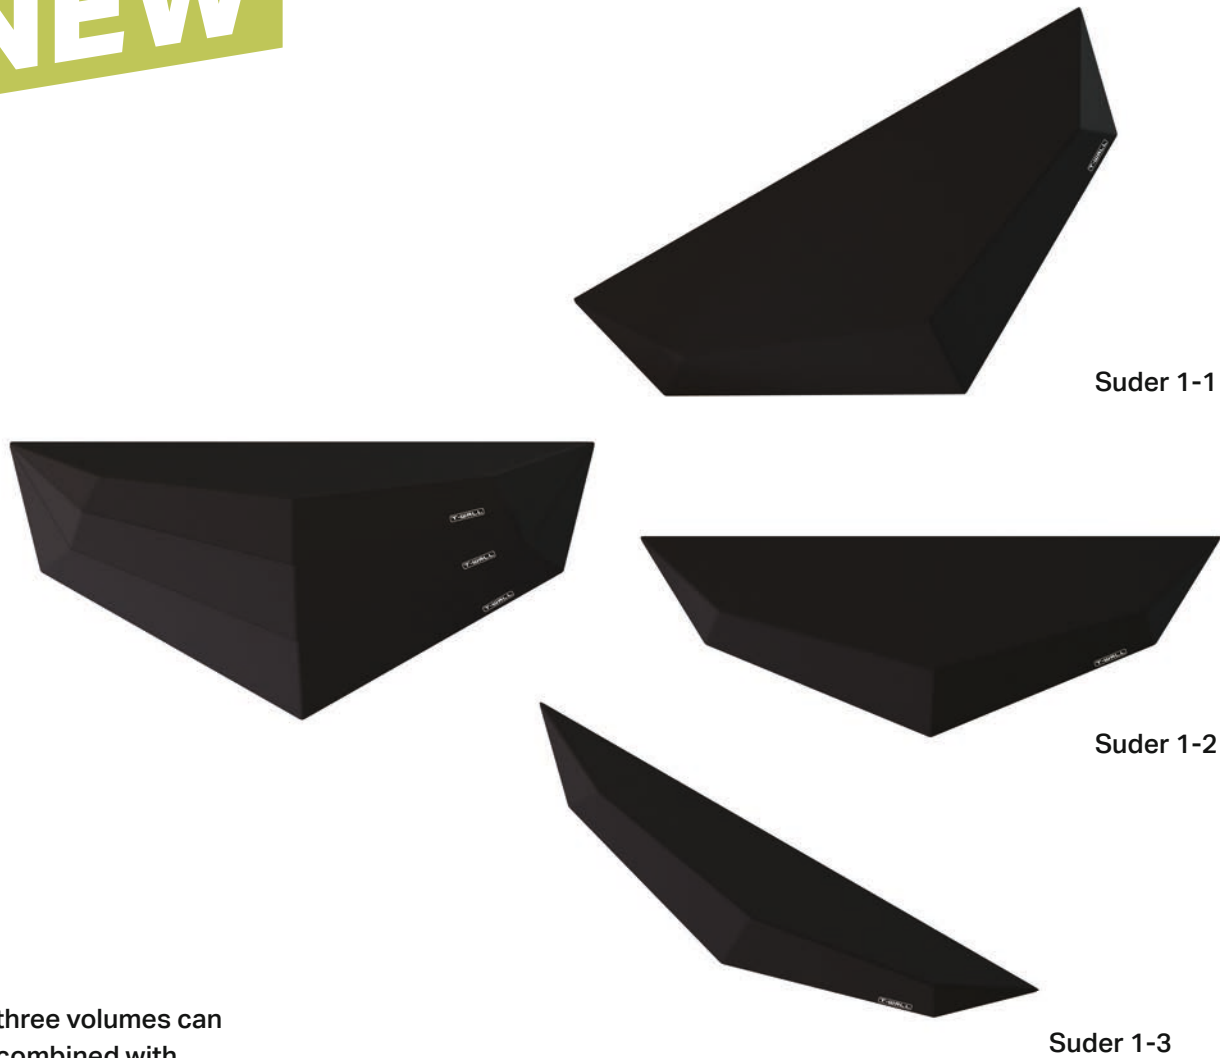

NEW

Suder 1-1

Suder 1-2

Suder 1-3

All three volumes can be combined with each other.

SUDER 1

Smallest:
Height: 10 cm
Side: 198 cm

Largest:
Height: 14 cm
Side: 200 cm