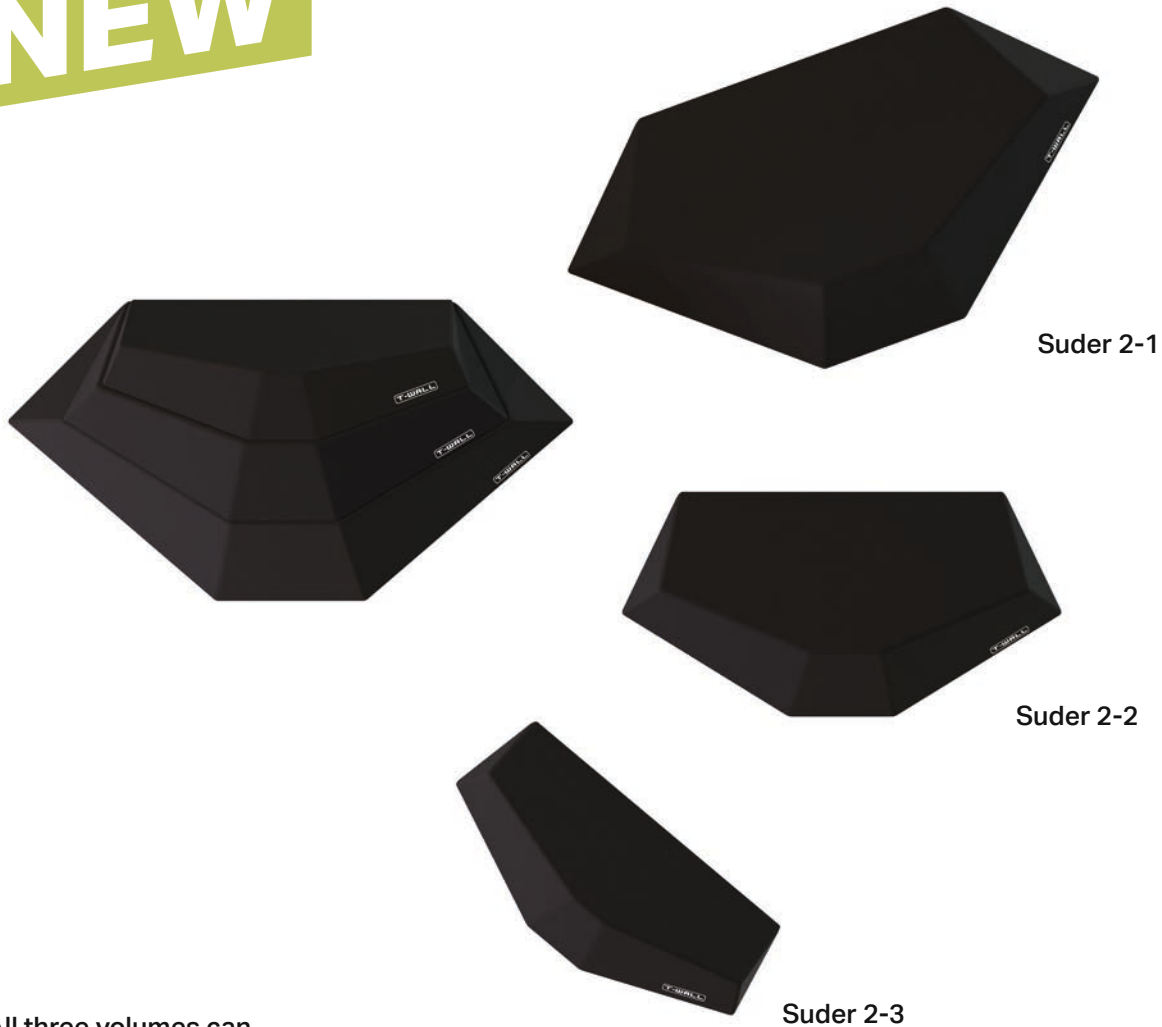

SUDER 1

Smallest:
Height: 10 cm
Side: 198 cm

Largest:
Height: 14 cm
Side: 200 cm

NEW

All three volumes can be combined with each other.

SUDER 2

Smallest:
Height: 10 cm
Side: 85 cm

Largest:
Height: 14 cm
Side: 87 cm

Largest:
 Height: 48 cm
 Side: 199 cm

Choose the volumes
optionally with or
without T-nuts

DUNAS

Smallest:
Height: 8 cm
Side: 38 cm

Largest:
Height: 25 cm
Side: 152 cm

Choose the volumes optionally with or without T-nuts