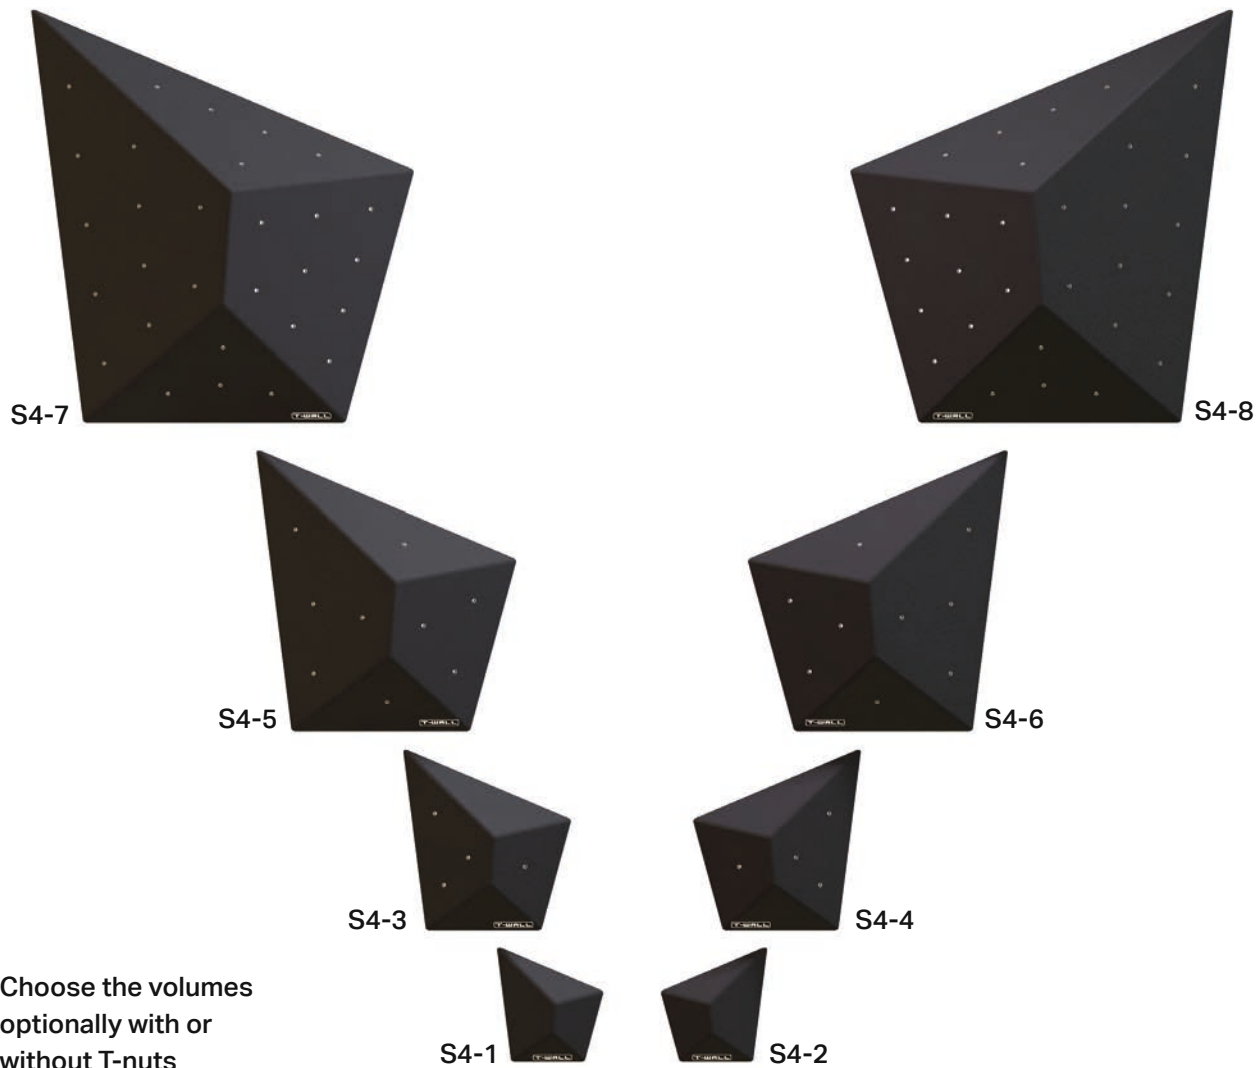

Largest:
 Height: 48 cm
 Side: 199 cm

Choose the volumes
optionally with or
without T-nuts

DUNAS

Smallest:
Height: 8 cm
Side: 38 cm

Largest:
Height: 25 cm
Side: 152 cm

Choose the volumes optionally with or without T-nuts