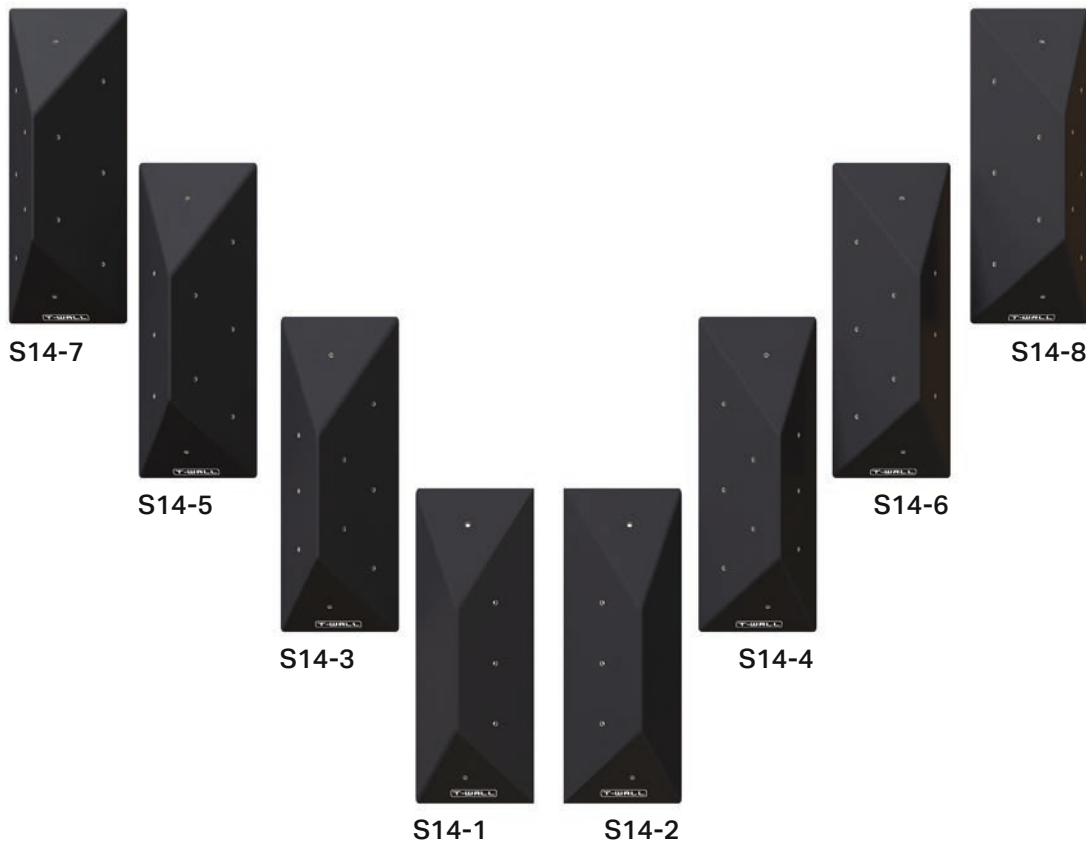

S13-5

S13-6

S13-3

S13-4

S13-1

S13-2

Choose the volumes optionally with or without T-nuts

Smallest:
Height: 10 cm
Side: 50 cm

Largest:
Height: 26 cm
Side: 50 cm

Choose the volumes optionally with or without T-nuts

LAVA

Smallest:
Height: 10 cm
Side: 80 cm

Largest:
Height: 23 cm
Side: 80 cm

Choose the volumes
optionally with or
without T-nuts