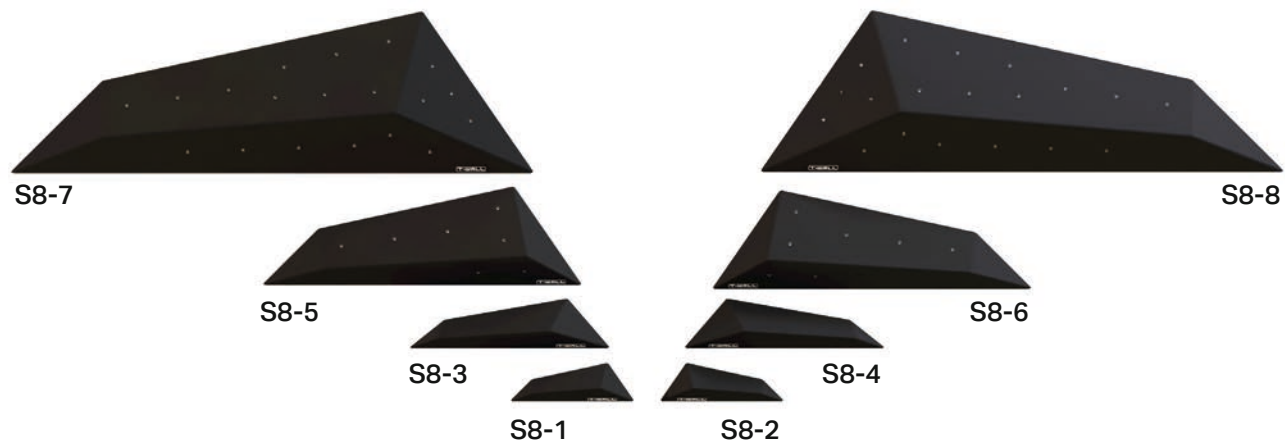

S7-3

S7-4

S7-1

S7-2

Choose the volumes
optionally with or
without T-nuts

ARCOIRIS

Smallest:
Height: 16 cm
Side: 84 cm

Largest:
Height: 38 cm
Side: 210 cm

Choose the volumes
optionally with or
without T-nuts

SPIDER

Smallest:
Height: 10 cm
Side: 50 cm

Largest:
Height: 16 cm
Side: 210 cm

AIRE 30

S9-7

S9-8

S9-5