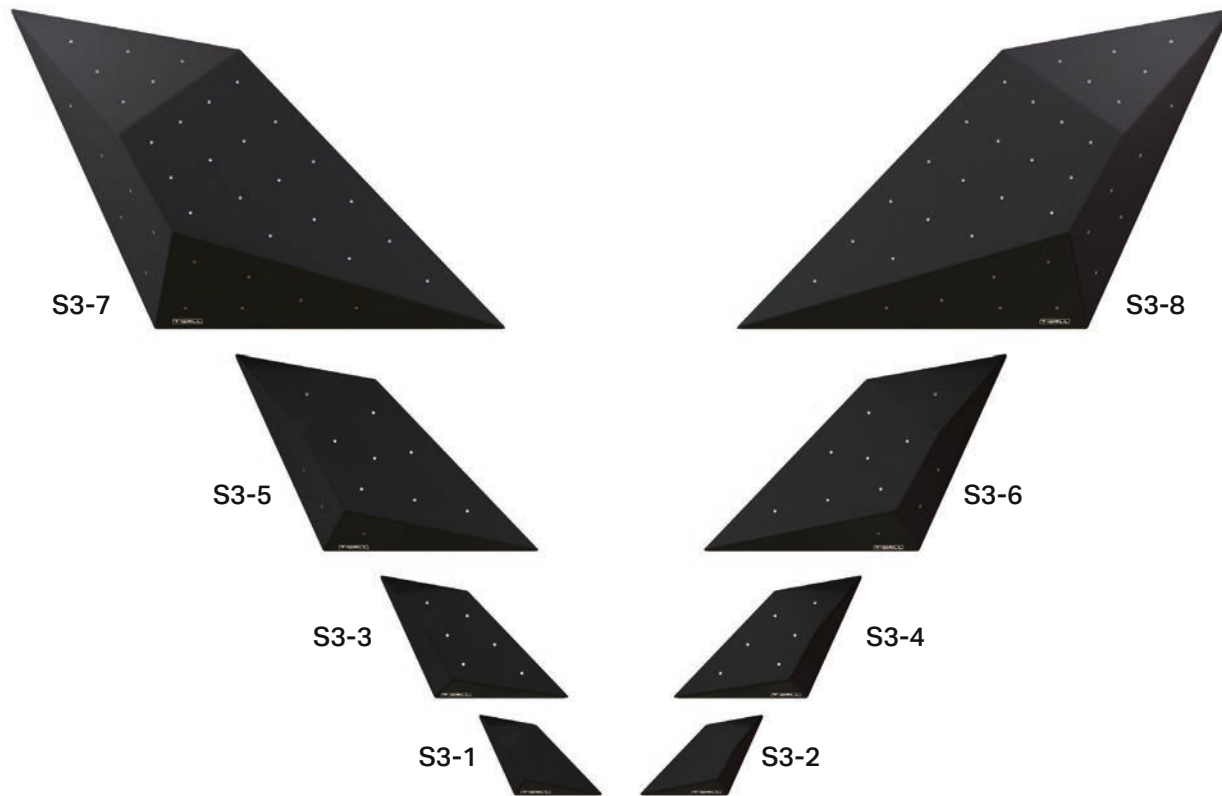

CATARI

Choose the volumes optionally with or without T-nuts

FUEGO

Smallest:
Height: 12,1 cm
Side: 46 cm

Largest:
Height: 50,3 cm
Side: 214 cm

Choose the volumes optionally with or without T-nuts

CHIMPILU

Smallest:
 Height: 13 cm
 Side: 56 cm

Largest:
 Height: 48 cm
 Side: 199 cm

Choose the volumes
optionally with or
without T-nuts

DUNAS

Smallest:
Height: 8 cm
Side: 38 cm

Largest:
Height: 25 cm
Side: 152 cm

Choose the volumes optionally with or without T-nuts