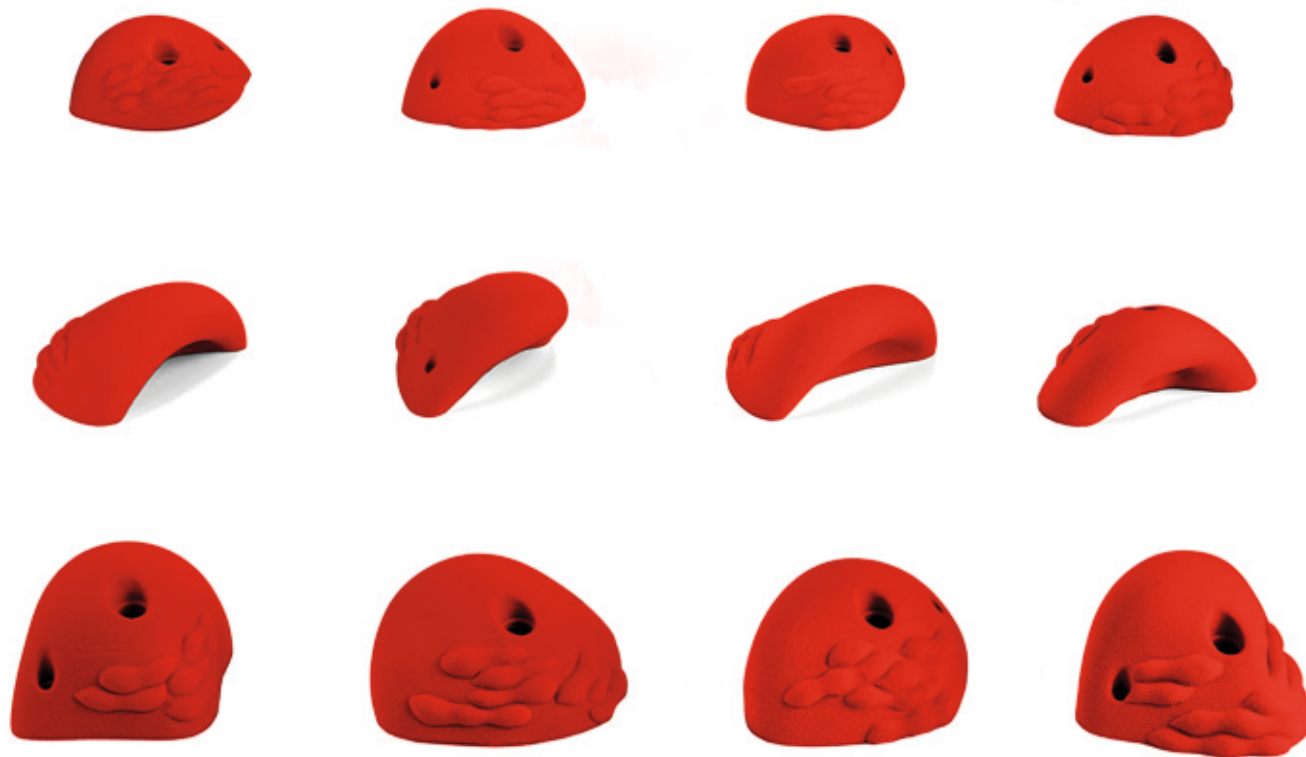

FOMES BIG JUGS 1