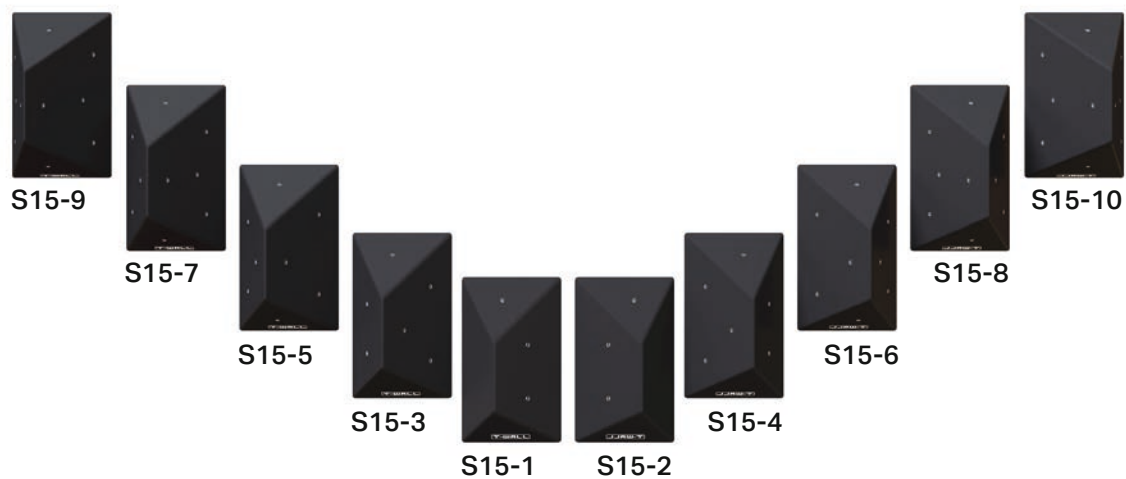

Largest:
Height: 26 cm
Side: 50 cm

Choose the volumes optionally with or without T-nuts

LAVA

Smallest:
Height: 10 cm
Side: 80 cm

Largest:
Height: 23 cm
Side: 80 cm

Choose the volumes
optionally with or
without T-nuts

VOLCANO

Smallest:
Height: 11 cm
Side: 50 cm

Largest:
Height: 32 cm
Side: 50 cm

Choose the volumes optionally with or without T-nuts

CRATER

Smallest:
Height: 10 cm
Side: 130 cm

Largest:
Height: 28 cm
Side: 130 cm