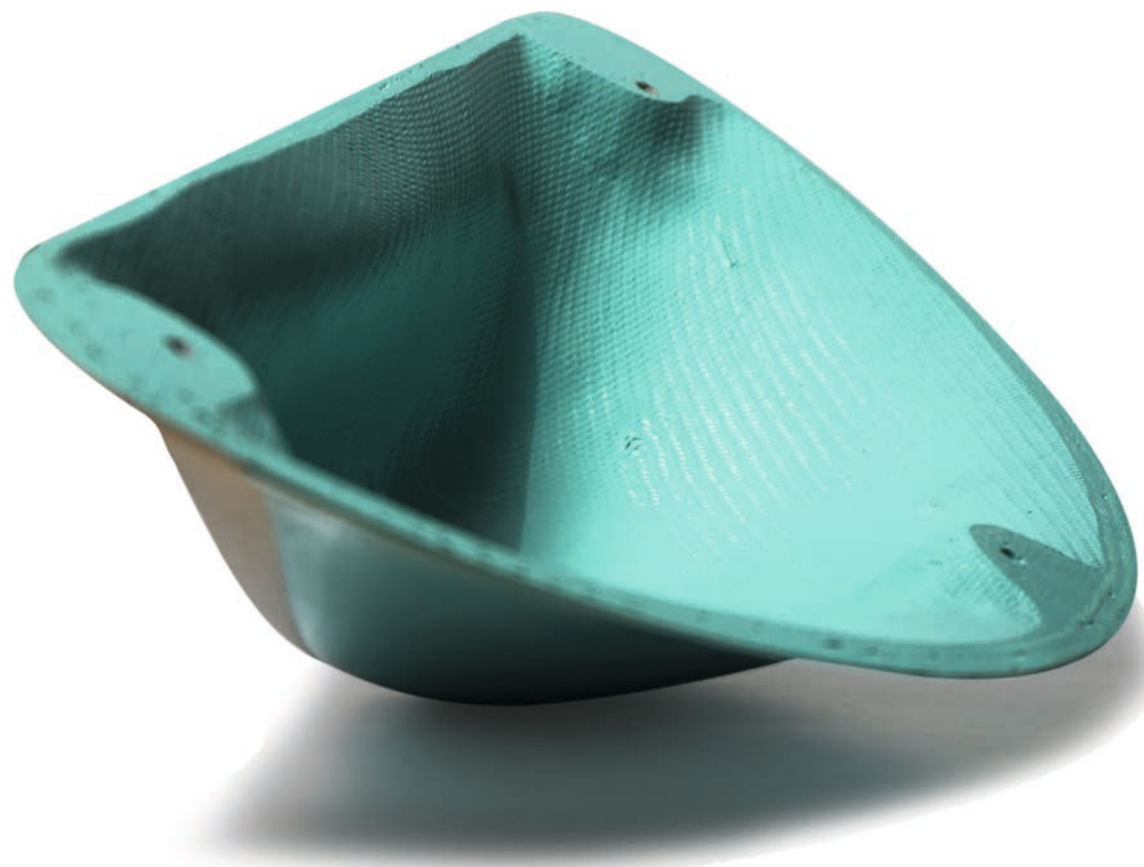

Our new super light MACROS series, specially coated for maximum grip: Built from high-performance composite, they're extremely durable, yet light and easy to handle. Rumour has it they can be overrun with a car and come out fully intact.