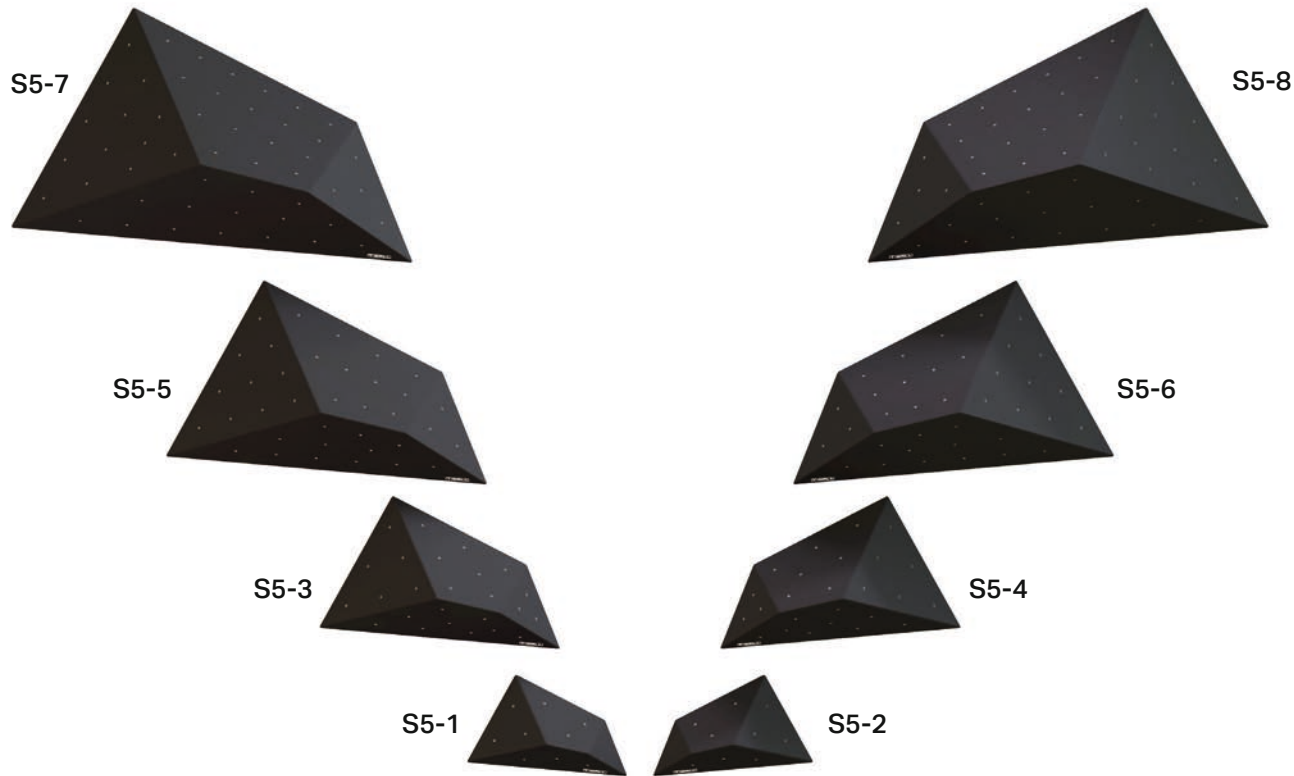

Choose the volumes optionally with or without T-nuts

OLAS

Smallest:
Height: 20 cm
Side: 80 cm

Largest:
Height: 49 cm
Side: 125 cm