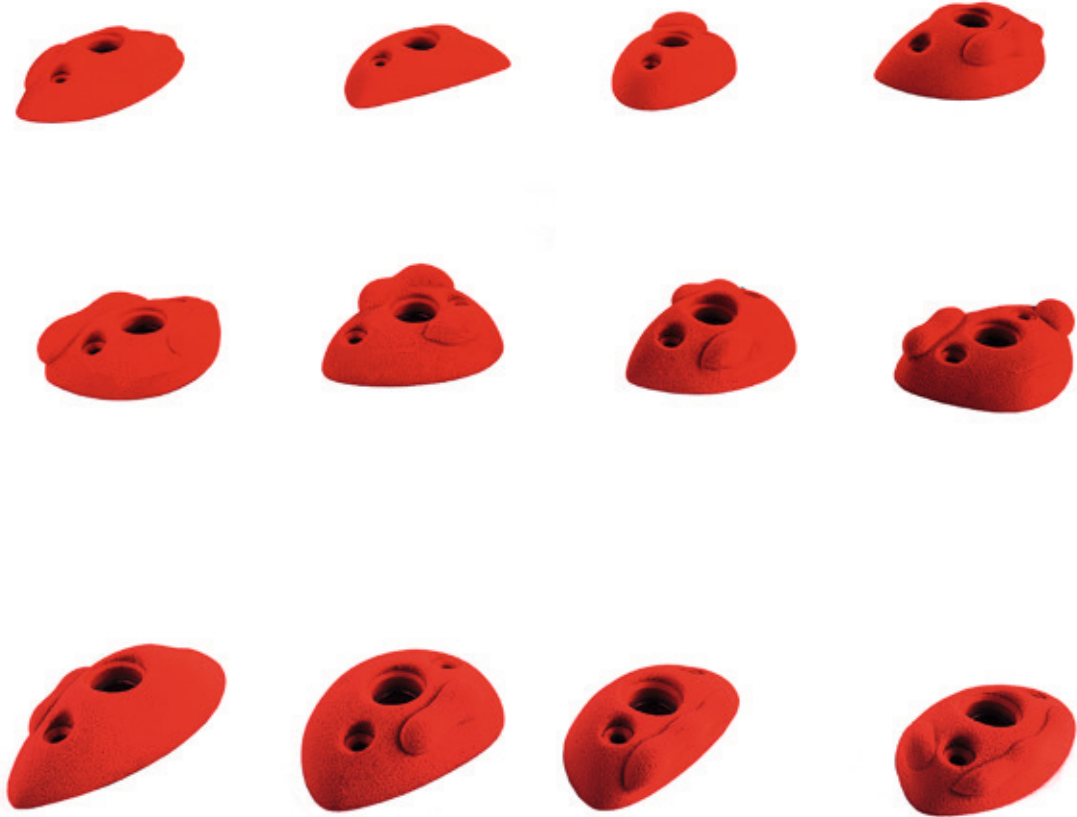

FOMES FOOTHOLDS 1