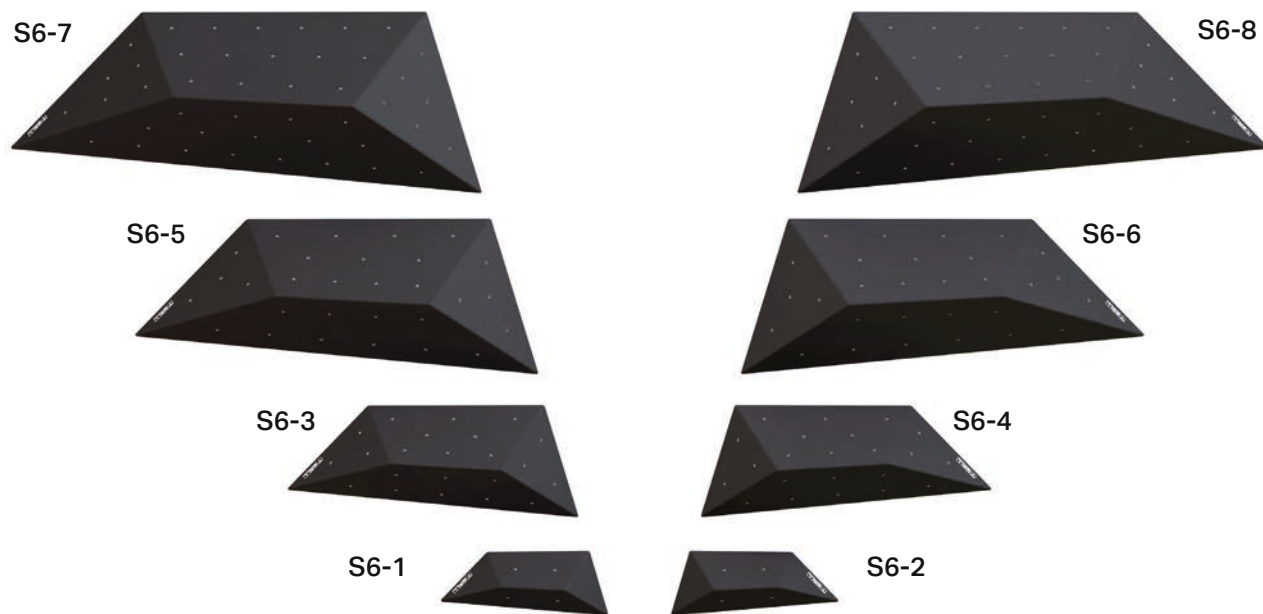

Largest:
 Height: 48 cm
 Side: 199 cm

Choose the volumes
optionally with or
without T-nuts

DUNAS

Smallest:
Height: 8 cm
Side: 38 cm

Largest:
Height: 25 cm
Side: 152 cm

Choose the volumes optionally with or without T-nuts

LLANO

Smallest:
Height: 7 cm
Side: 35 cm

Largest:
Height: 24 cm
Side: 125 cm

Choose the volumes optionally with or without T-nuts

OLAS

Smallest:
Height: 20 cm
Side: 80 cm

Largest:
Height: 49 cm
Side: 125 cm