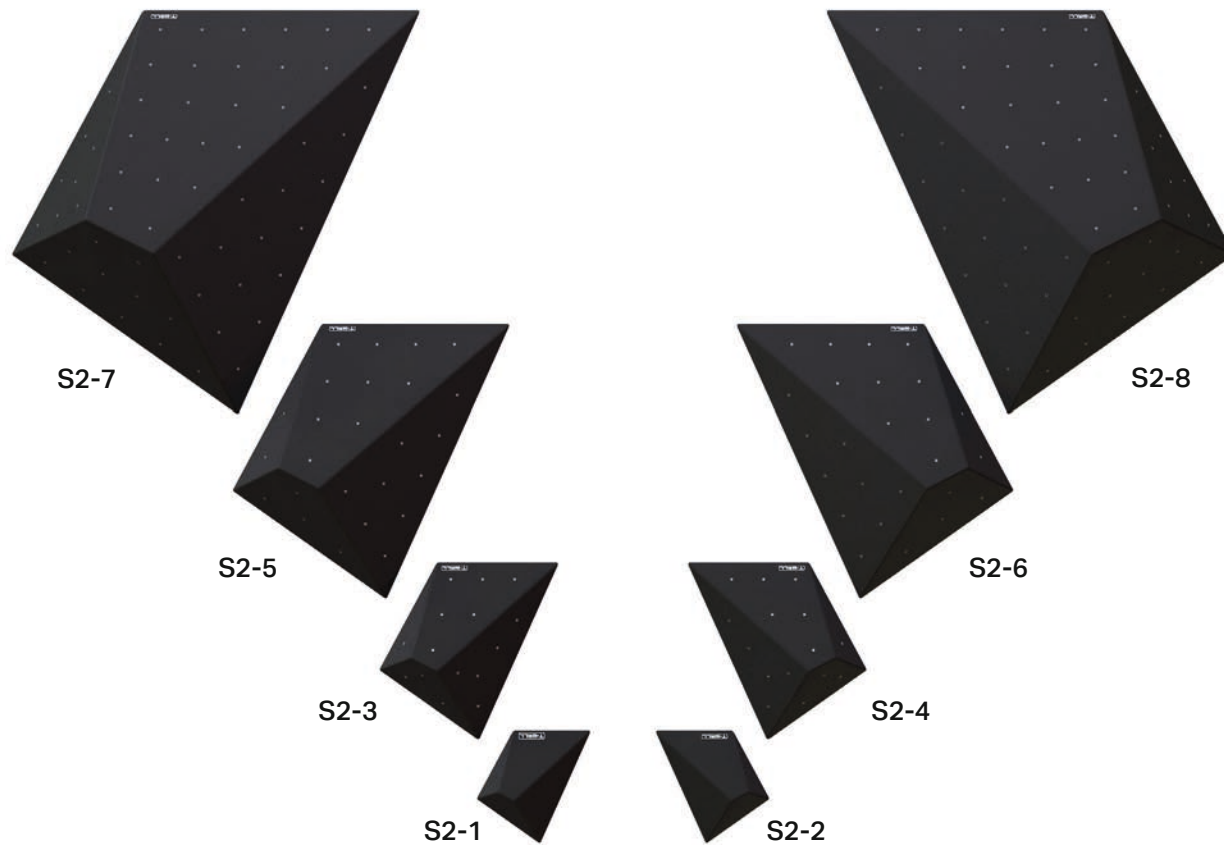

CATARI

Choose the volumes optionally with or without T-nuts

FUEGO

Smallest:
Height: 12,1 cm
Side: 46 cm

Largest:
Height: 50,3 cm
Side: 214 cm

Choose the volumes optionally with or without T-nuts

CHIMPILU

Smallest:
 Height: 13 cm
 Side: 56 cm

Largest:
 Height: 48 cm
 Side: 199 cm

Choose the volumes
optionally with or
without T-nuts

DUNAS

Smallest:
Height: 8 cm
Side: 38 cm

Largest:
Height: 25 cm
Side: 152 cm

Choose the volumes optionally with or without T-nuts