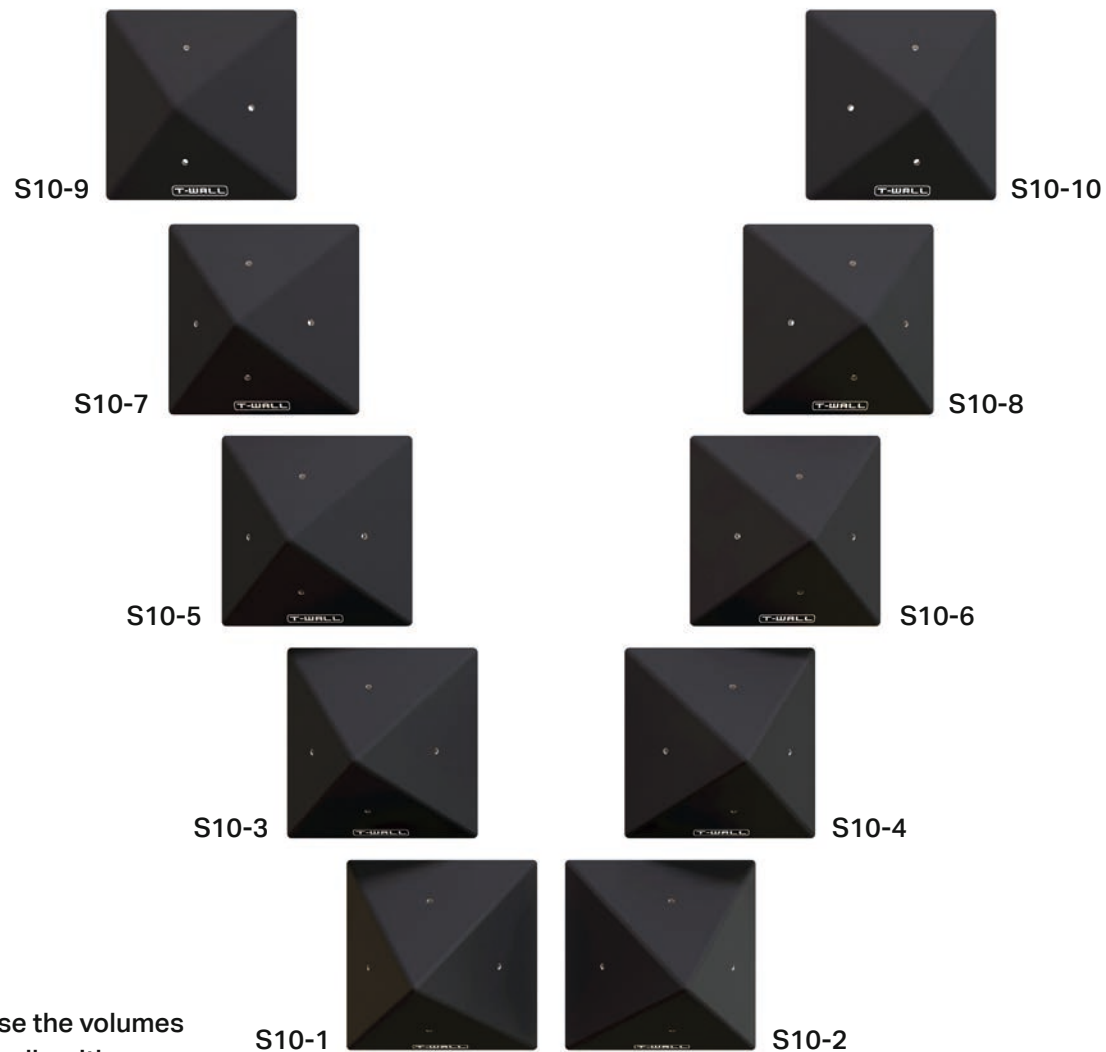

AIRE 40

Choose the volumes optionally with or without T-nuts