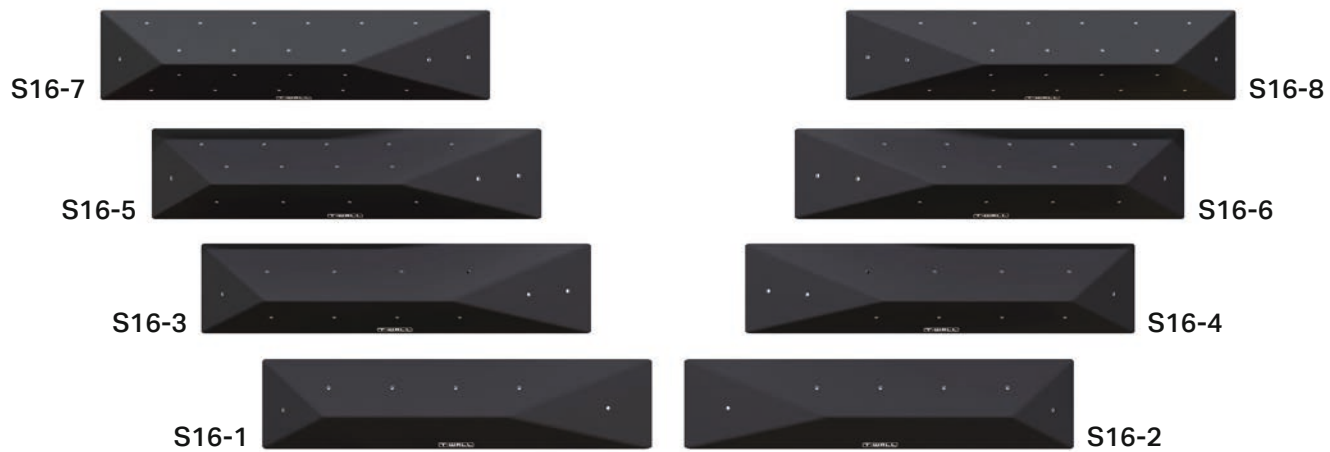

Largest:
Height: 26 cm
Side: 50 cm

Choose the volumes optionally with or without T-nuts

LAVA

Smallest:
Height: 10 cm
Side: 80 cm

Largest:
Height: 23 cm
Side: 80 cm

Choose the volumes
optionally with or
without T-nuts

VOLCANO

Smallest:
Height: 11 cm
Side: 50 cm

Largest:
Height: 32 cm
Side: 50 cm

Choose the volumes optionally with or without T-nuts

CRATER

Smallest:
Height: 10 cm
Side: 130 cm

Largest:
Height: 28 cm
Side: 130 cm