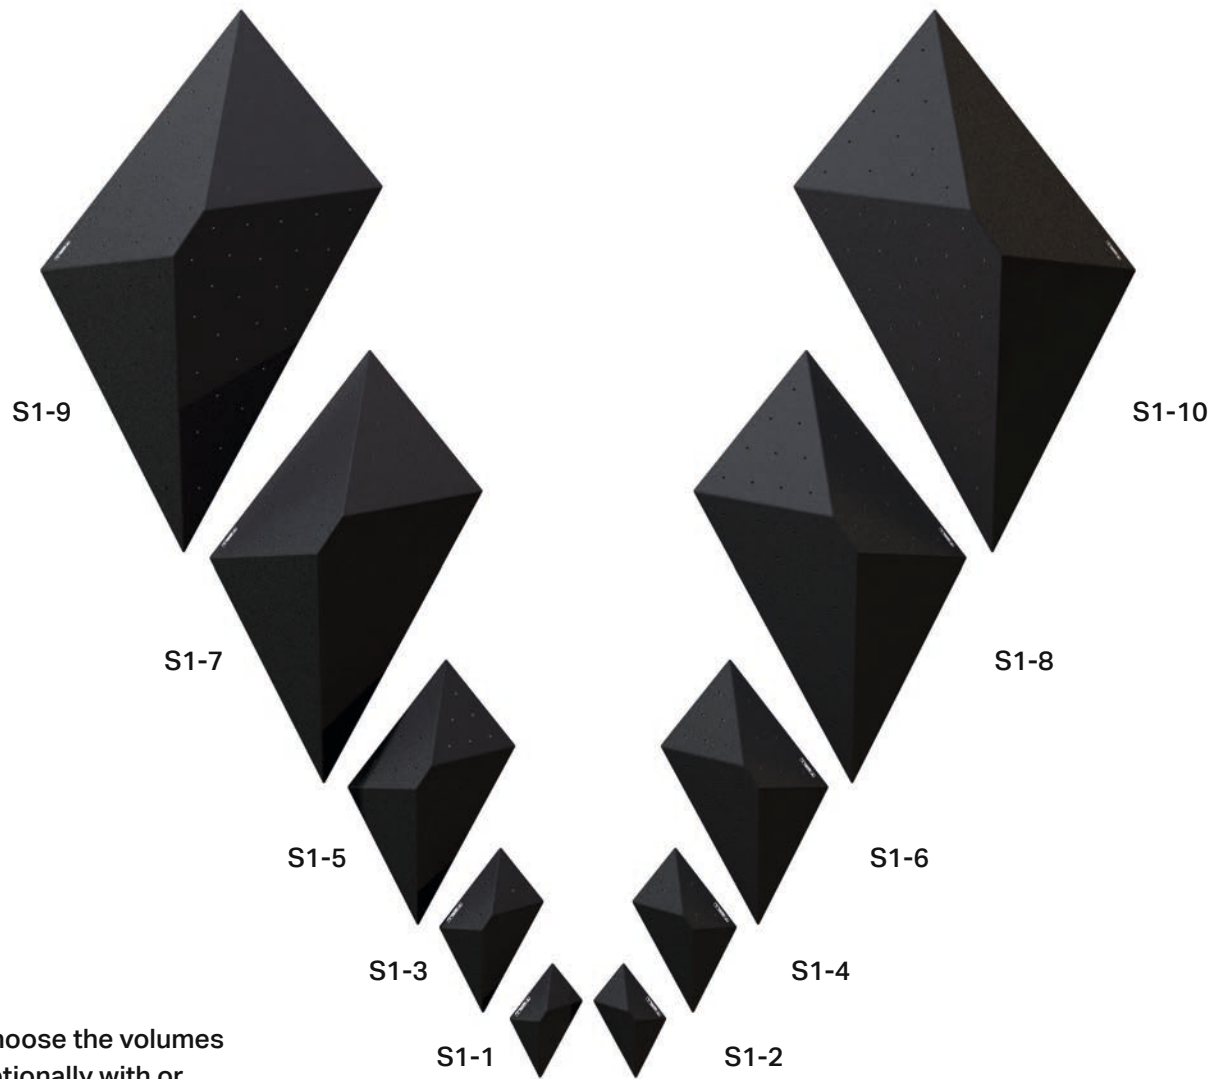

Choose the volumes optionally with or without T-nuts

FUEGO

Smallest:
Height: 12,1 cm
Side: 46 cm

Largest:
Height: 50,3 cm
Side: 214 cm