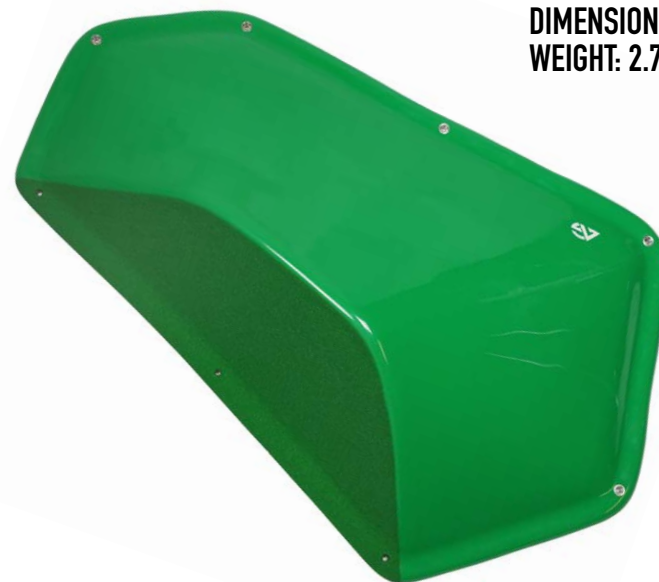

FETTA F-10

QUANTITY: 1

DIMENSION: 50*32*13CM

WEIGHT: 1.2KG

FETTA F-12

QUANTITY: 1

DIMENSION: 83*53*17CM

WEIGHT: 2.7KG

FETTA F-11

QUANTITY: 1

DIMENSION: 84*60*20CM

WEIGHT: 3.2KG

FETTA F-13

QUANTITY: 1

DIMENSION: 70*53*16CM

WEIGHT: 2.5KG