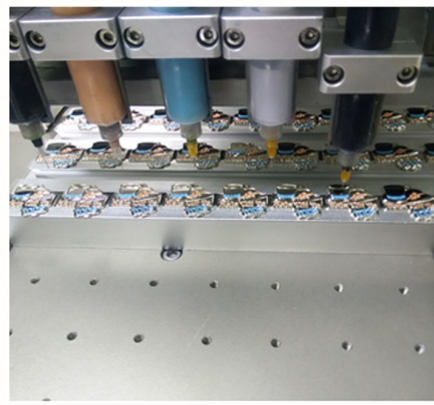

Die Struck Soft Enamel With or Without Epoxy

Keychain

Medal

Coin

Cufflink

Cufflink

Screen Print

Offset Print

Tie Pin

Car Badge

Car Badge

Soft PVC Keychain & Magnet

Silicone Wristband & Brooch

PVC Luggage Tag & Mobile Phone Holder

CREATE PINS

CreatePins.com is a trusted custom enamel pin manufacturer with over 15 years of experience helping creators, artists, and brands bring their ideas to life. We specialize in high-quality, affordable custom pin services, guiding you from initial design to final production and delivery. Whether you're looking for enamel pins, keychains, coins, or other custom merchandise, our team ensures your project is crafted with precision and care.