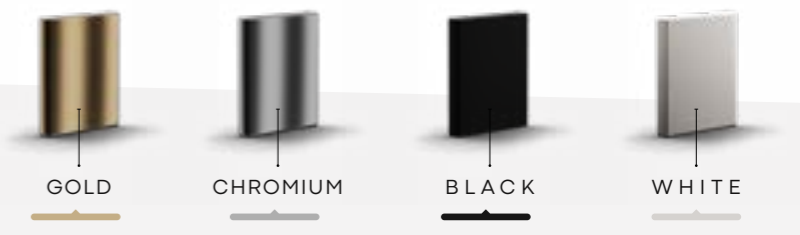

COLOR PALETTE