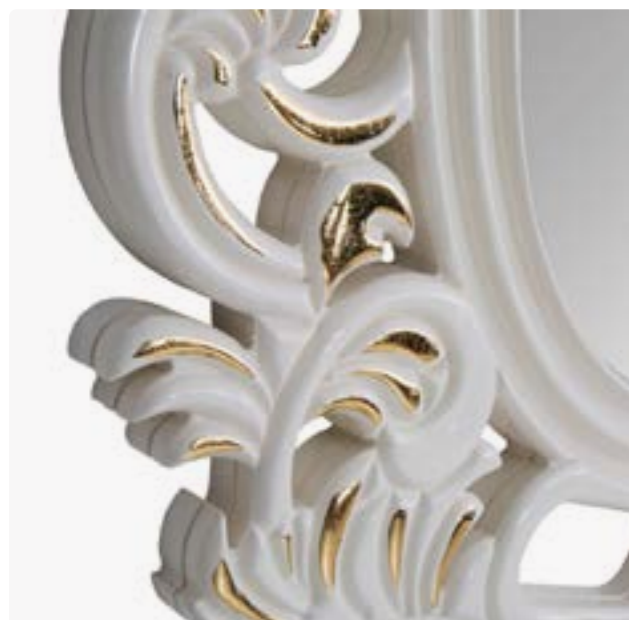

Kuzey.
100 | 100 CM BATHROOM FURNITURE

**TECHNICAL
DETAILS -
DIMENSIONS**

VANITY UNIT
W: 1020 - D: 520 - H: 800
MIRROR
W: 880 - H: 1200

Melis.
100 | 100 CM BATHROOM FURNITURE

**TECHNICAL
DETAILS -
DIMENSIONS**

VANITY UNIT
W: 1050 - D: 500 - H: 800
MIRROR
W: 850 - H: 1200

Scan the **qr code** to download images and access more

COLOR PALETTE

WHITE

Scan the **qr code** to download images and access more

COLOR PALETTE

WHITE