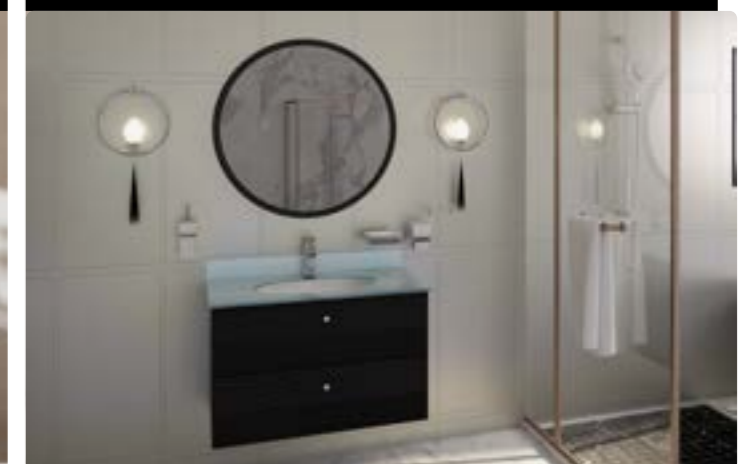

**TECHNICAL
DETAILS -
DIMENSIONS**

VANITY UNIT
W: 1020 - D: 520 - H: 800
MIRROR
W: 880 - H: 1200

Melis.
100 | 100 CM BATHROOM FURNITURE

**TECHNICAL
DETAILS -
DIMENSIONS**

VANITY UNIT
W: 1050 - D: 500 - H: 800
MIRROR
W: 850 - H: 1200

Scan the qr code to download images and access more

COLOR PALETTE

SIMAV 700 | 100 CM

SIMAV 400 | 80 CM

Scan the qr code to download images and access more

Hilton.

DIMENSIONS

VANITY UNIT
W: 1000 - D: 500 - H: 780
MIRROR
W: 550 - H: 900