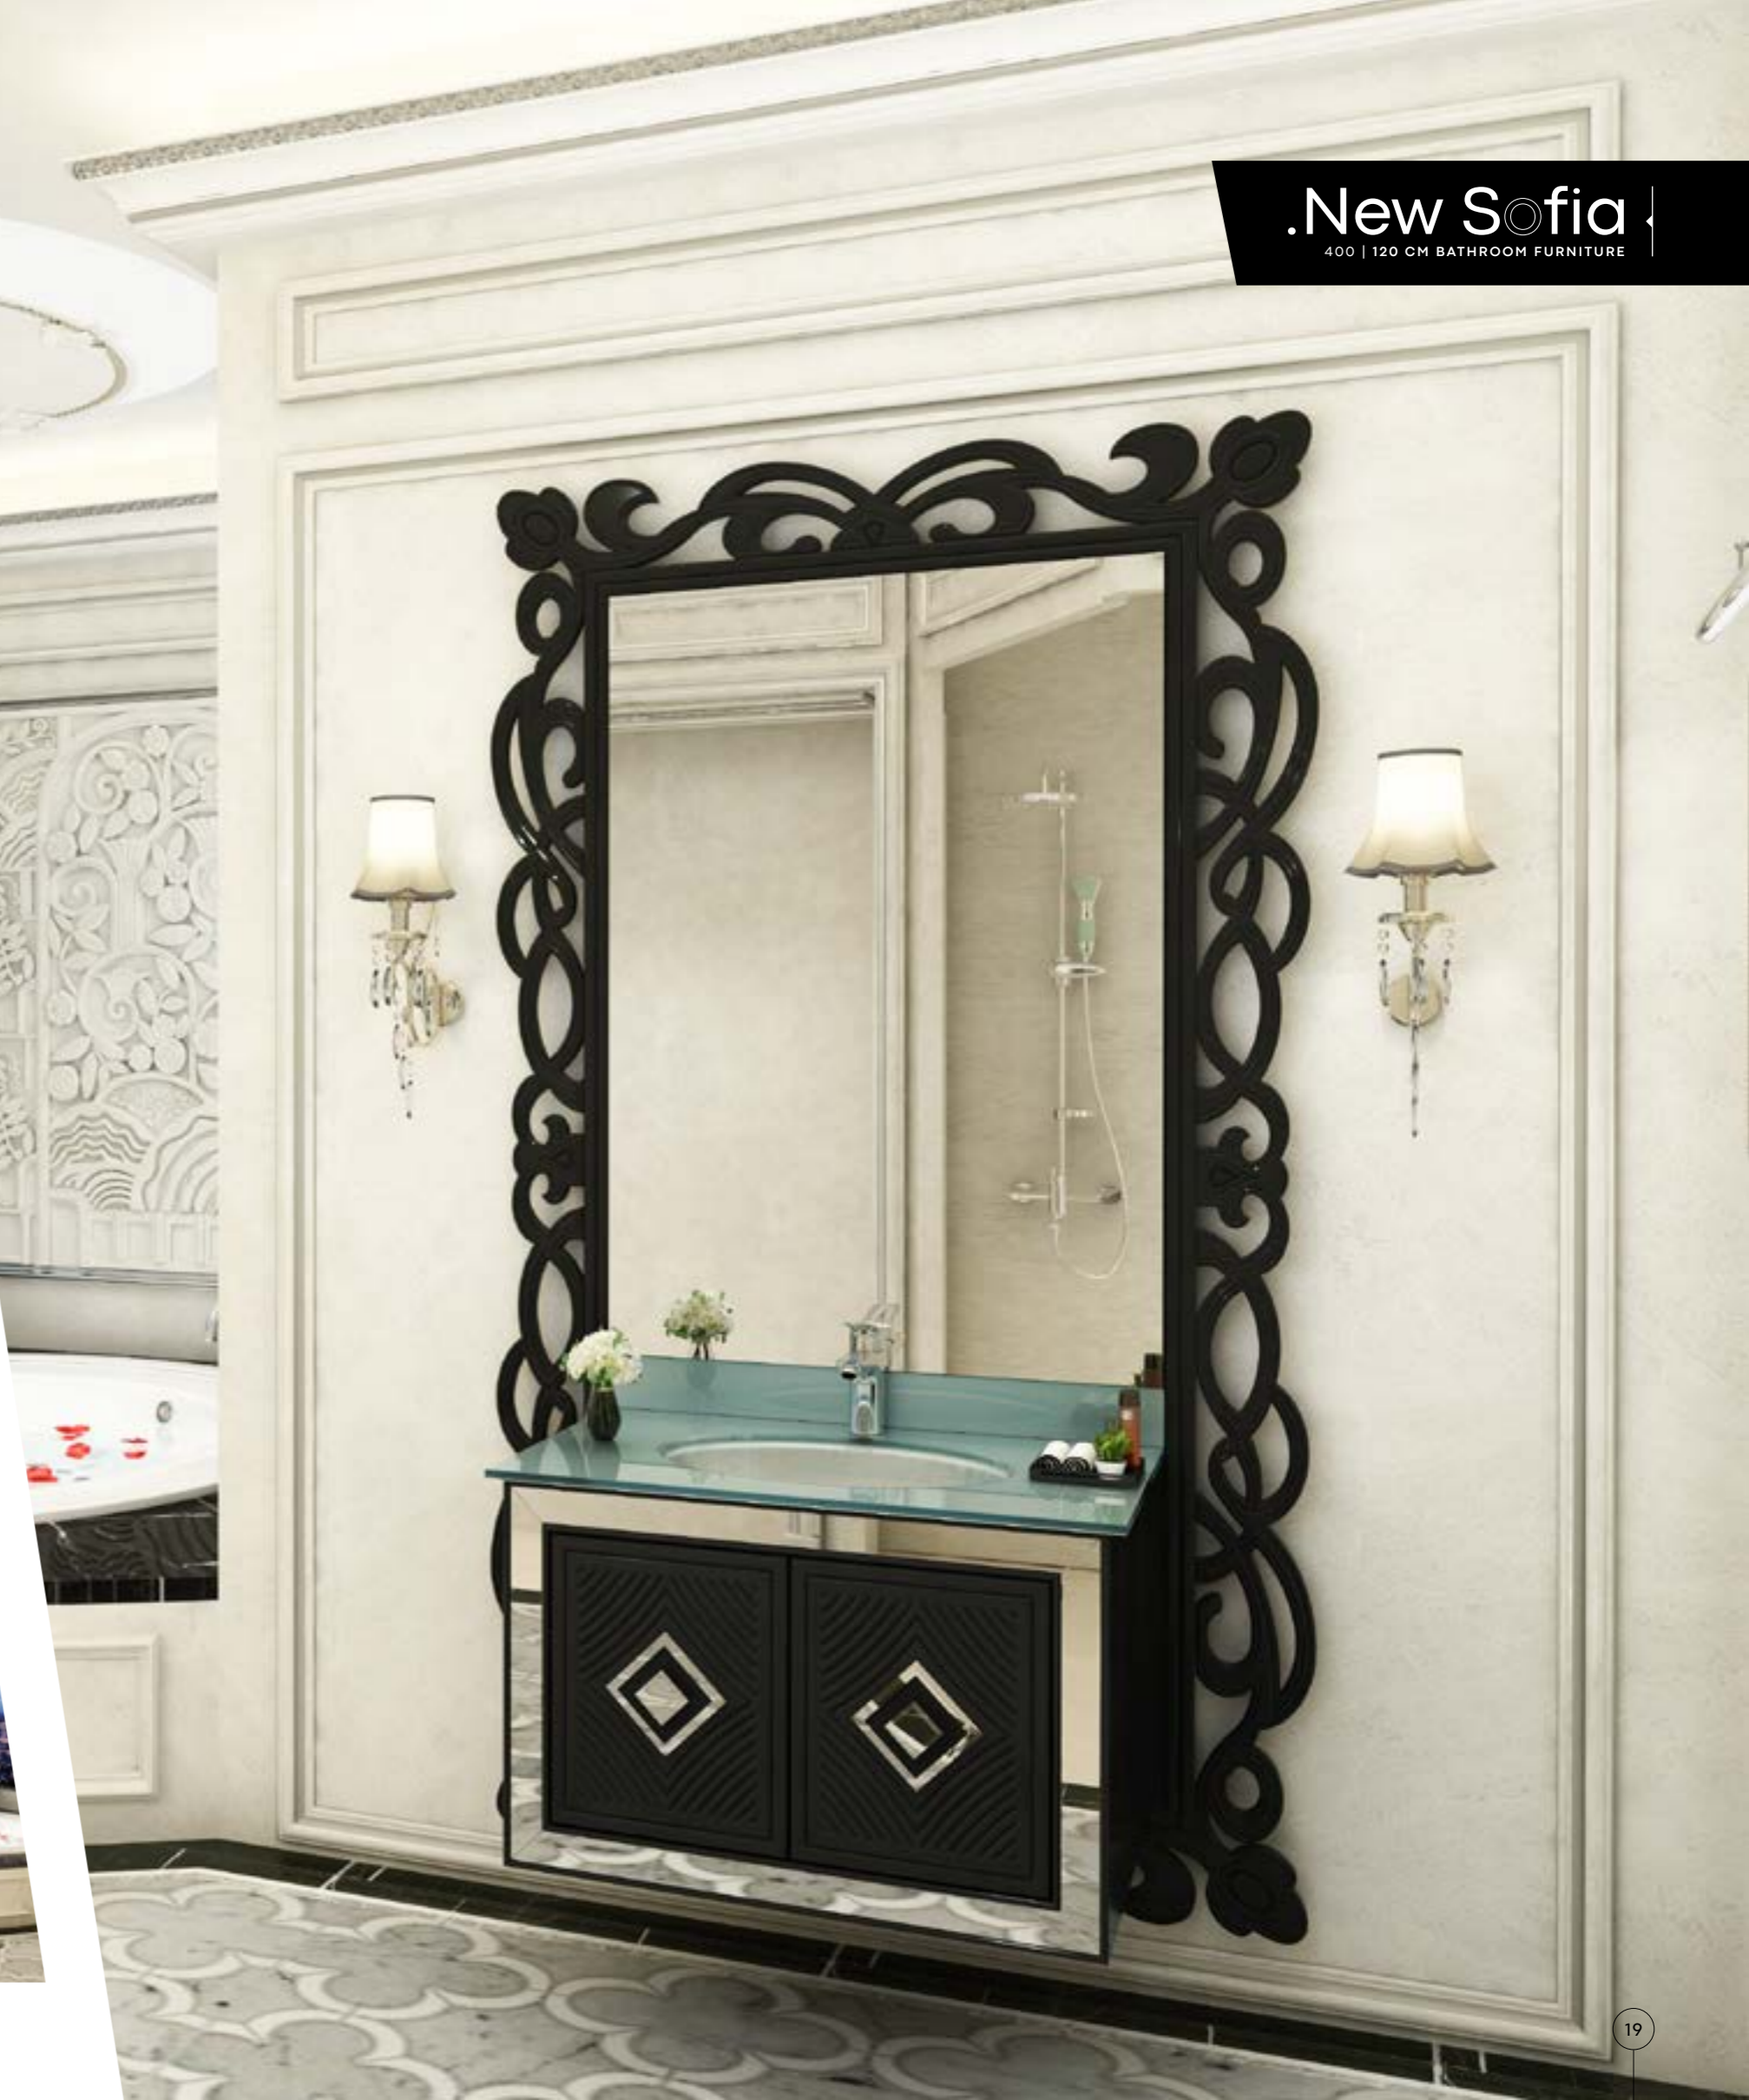

.New Sofia
400 | 120 CM BATHROOM FURNITURE

Scan the **qr code** to download images and access more

New Sofia.

DIMENSIONS

VANITY UNIT
W: 800 - D: 500 - H: 510
MIRROR
W: 2100 - H: 1200

COLOR PALETTE