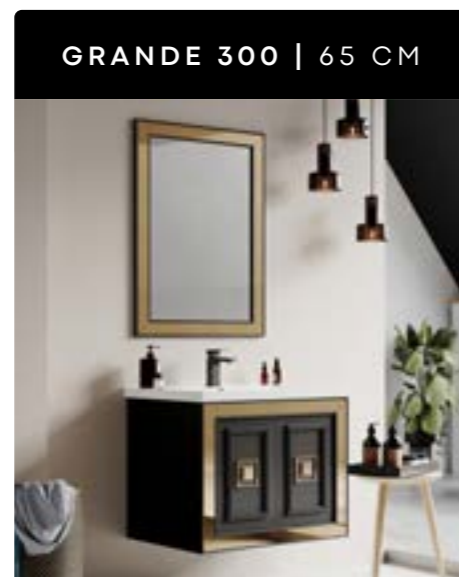

Scan the qr code to download images and access more

Grande.

DIMENSIONS

VANITY UNIT
W: 800 - D: 460 - H: 510
MIRROR
W: 590 - H: 790

COLOR PALETTE