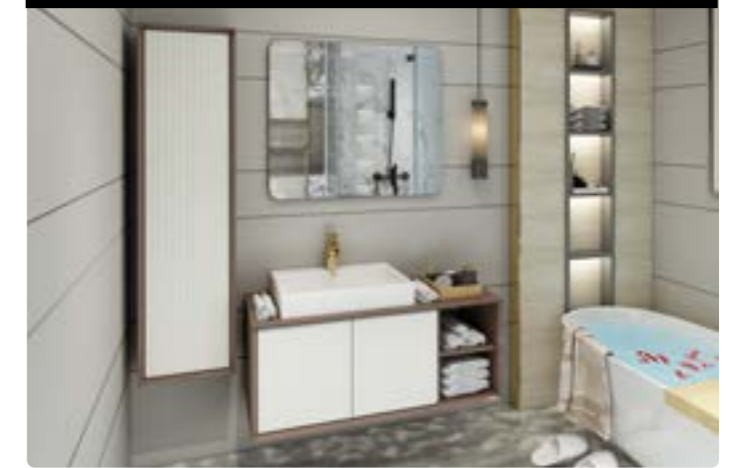

HELEN1, 601 | 100 CM