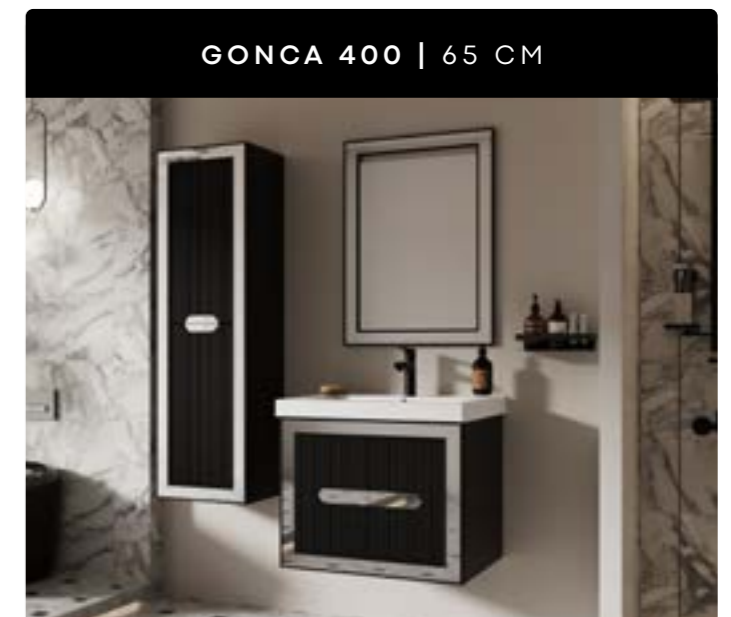

Gonca.
700 | 80 CM BATHROOM FURNITURE

**TECHNICAL
DETAILS -
DIMENSIONS**

VANITY UNIT
W: 800 - D: 460 - H: 510

MIRROR W: 590 - H: 790   TOWEL CABINET W: 400 - D: 310 - H: 1350

Scan the qr code to download images and access more