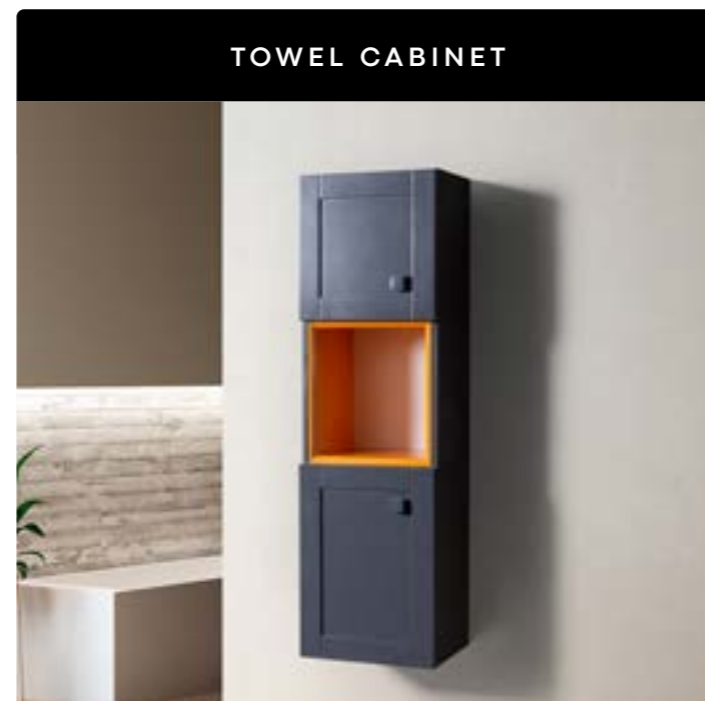

TOWEL CABINET