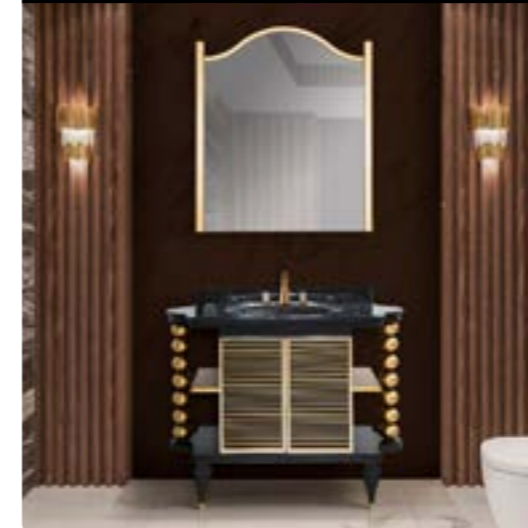

LIZBON 300 | 100 CM