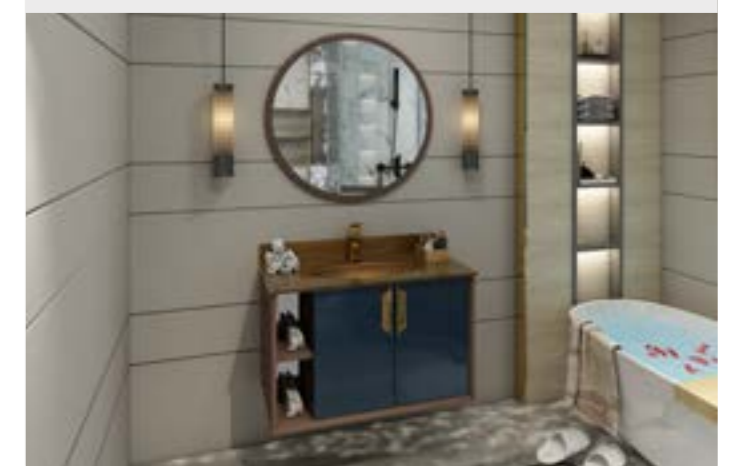

Scan the qr code to download images and access more

COLOR PALETTE

HELEN 106 | 100 CM

HELEN 607 | 80 CM

Simav.

200 | 100 CM BATHROOM FURNITURE

Every person has a style and reflects it to each field both in life and also, in living space. This design, which is shaped with modern styles and lifts the curtain on creative ideas, will make your dreams come true.