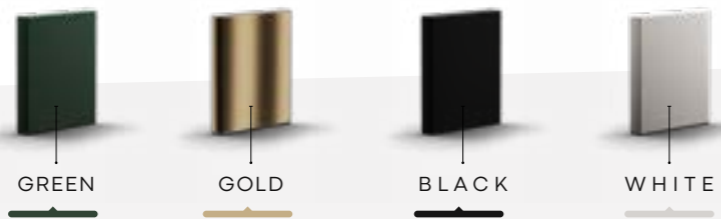

ROYAL 600 | 120 CM

Scan the **qr code** to download images and access more

Royal.

DIMENSIONS

VANITY UNIT
W: 1200 - D: 510 - H: 520
MIRROR
W: 900 - H: 700

COLOR PALETTE

Gloria.
600 | 80 CM BATHROOM FURNITURE