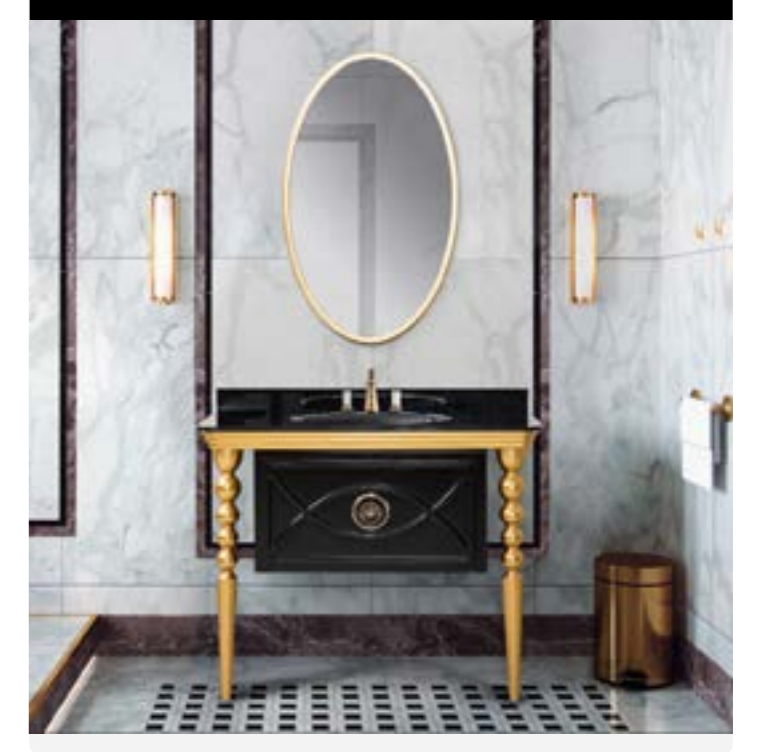

HILTON 300 | 100 CM