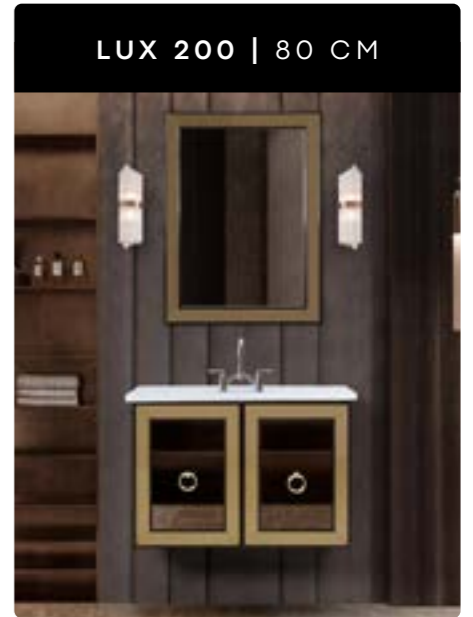

Scan the qr code to download
images and access more

.Mii
68,5 CM BATHROOM FURNITURE

LUX.

100 | 80-65 CM BATHROOM FURNITURE

Some designs, no matter how long you use them, somehow have the ability to always shine and fight against time.