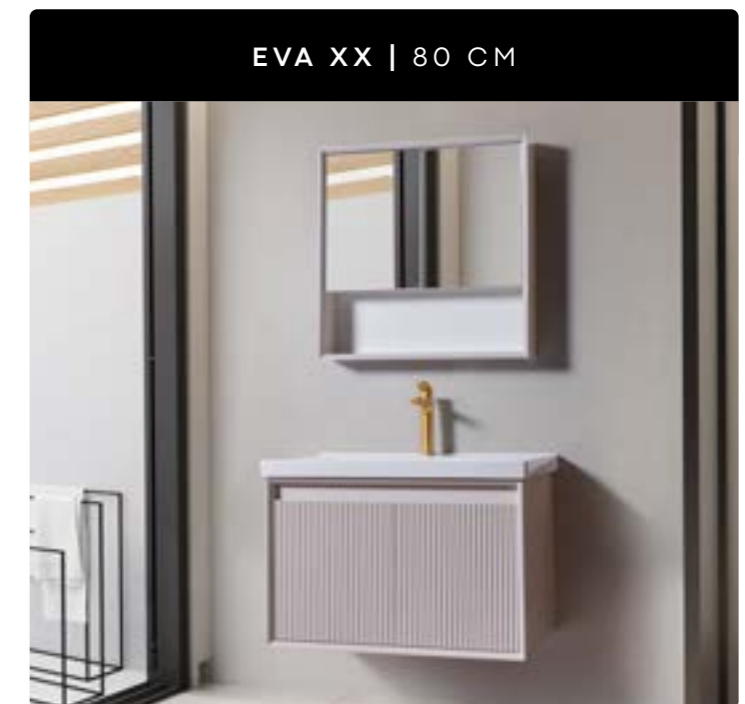

.Rosa
80 CM BATHROOM FURNITURE

Scan the **qr code** to download images and access more

.Eva
80 CM BATHROOM FURNITURE

EVA XX | 80 CM

EVA XX | 80 CM

Enzo.

80 CM BATHROOM FURNITURE

**TECHNICAL
DETAILS -
DIMENSIONS**