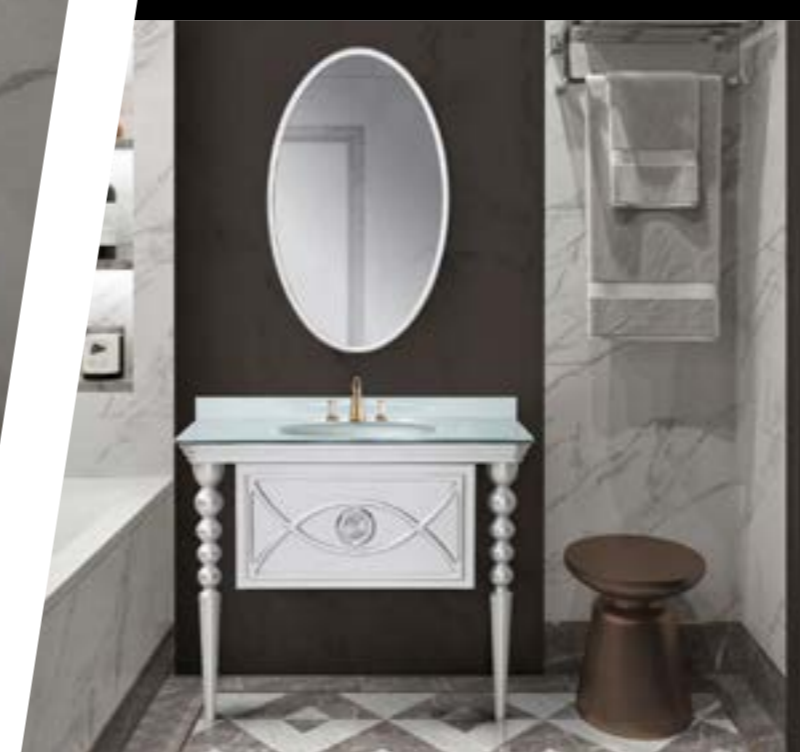

COLOR PALETTE

HILTON 200 | 100 CM