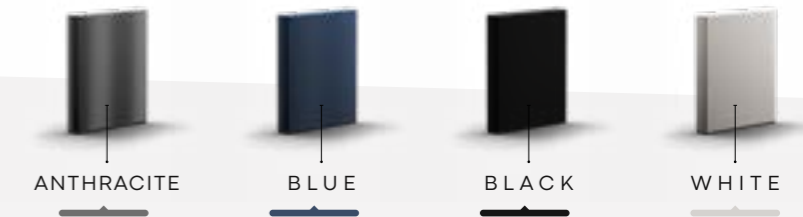

Scan the qr code to download images and access more

COLOR PALETTE

HELEN 106 | 100 CM

HELEN 607 | 80 CM

Simav.

200 | 100 CM BATHROOM FURNITURE

Every person has a style and reflects it to each field both in life and also, in living space. This design, which is shaped with modern styles and lifts the curtain on creative ideas, will make your dreams come true.