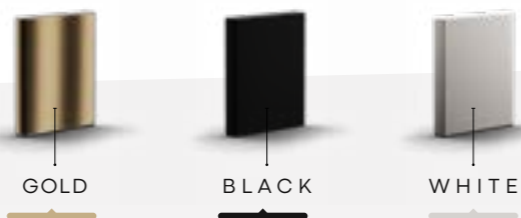

SULTAN 300 | 120 CM

.New Sofia
400 | 120 CM BATHROOM FURNITURE

Scan the **qr code** to download images and access more

New Sofia.

DIMENSIONS

VANITY UNIT
W: 800 - D: 500 - H: 510
MIRROR
W: 2100 - H: 1200

COLOR PALETTE