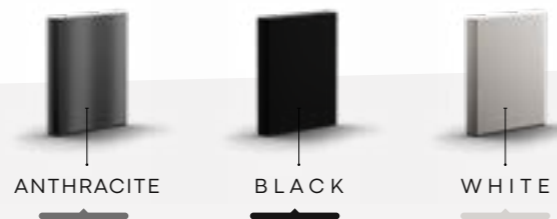

Scan the **qr code** to download images and access more

.Line.

DIMENSIONS

VANITY UNIT
W: 1200 - D: 500 - H: 520
MIRROR
W: 700 - H: 700
TOWEL CABINET
W: 240 - D: 150 - H: 700

COLOR PALETTE

Helen 1.

106 | 100 CM BATHROOM FURNITURE