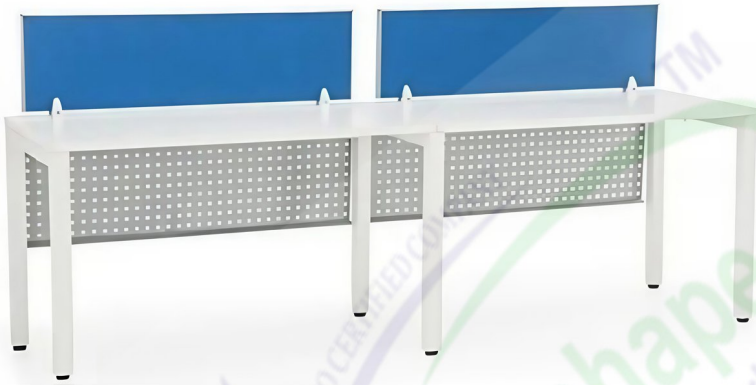

MODEL - SMW107	Standard & Customized
Workstation Type	Two Seater Linear Workstation
Dimensions	600X1200X1200mm
Partition with Modesty	Lacquered Glass /MS Modesty
Workstation Working Top	25mm PLPB
Cable Tray for Laying Wiring.	Single
PVC Edge Banding	2mm
Key Board Tray & Trolley	Wooden 18mm/Plastic/MS
Legs & Frame	50X50 /40X40mm
Wooden/MS Pesestal	18mm PLPB/0.7mm CRCA
Workstation Separator Type	25/45/65mm Alu.Partition Panel
BASIC PRICE	

Height Adjustable Table & Workstation