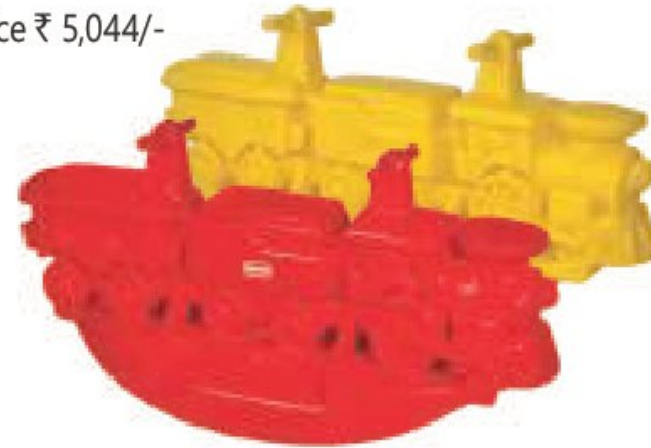

Size: 30"x11"x18.5"

Price ₹ 1,833/-

Boat Rocker

Size: 35" x 11.5" x 18"

Price ₹ 2,404/-

Engine Rocker

Size: 43.5" x 15" x 22"

Price ₹ 5,044/-