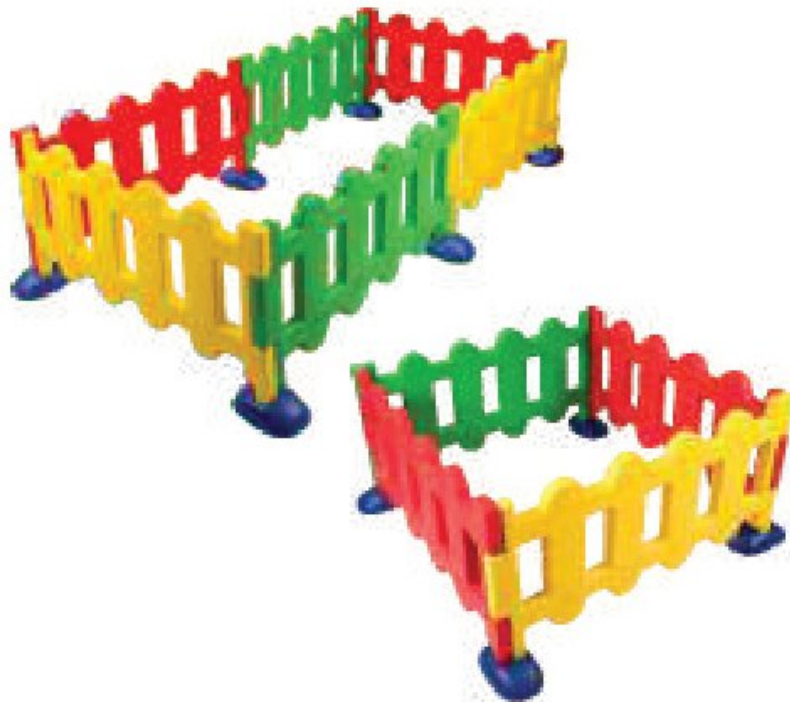

can be used as Basket Ball & Dart Board too Height can be adjusted according to the child height!

Size: 45" x 63"

Price ₹ 2,633/-

Duck Jumper

Size: 27" x 8" x 40"

Price ₹ 3244 (Per Pc)

Pour a Ring

Size: 8.5" x 5" x 15.5"

Price ₹ 5,633/- (Set of 4 Pcs.)

Play Tool

Activity Toys

Website:- www.metashape.in, Contacts:- 9873141443

Regular Fencing

Size: 40"x22"

Price ₹ 1,411/- Per Pc.

Star Fencing