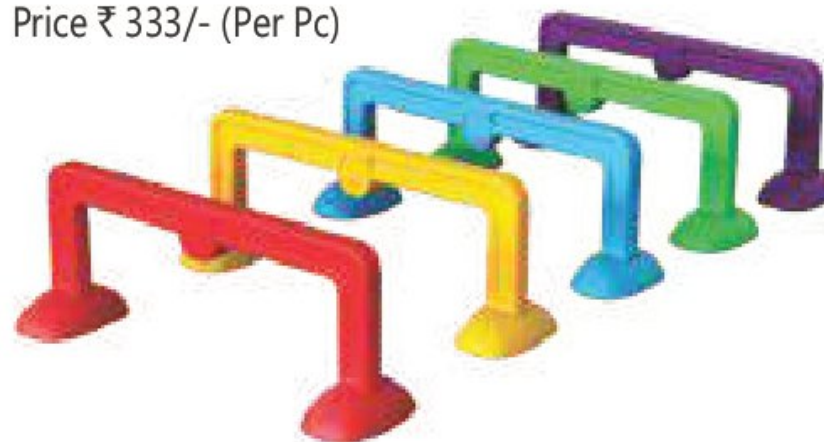

(Ball not included)

Price ₹ 10,356/-

Hurdles

Size: 34" x 8.5" x 13.5"

Price ₹ 333/- (Per Pc)

Dino Ride

Size: 66" X 31" X 28"

Price ₹ 11,289/-

Crocodile Ride

Size: 72" X 26" X 10"

Price ₹ 10,600/-

Fish Spring Rider (Heavy)

Size: 36"x18"x32"

Price ₹ 18,433/-

Horse Spring Rider (Heavy)

Size: 36"x18"x32"