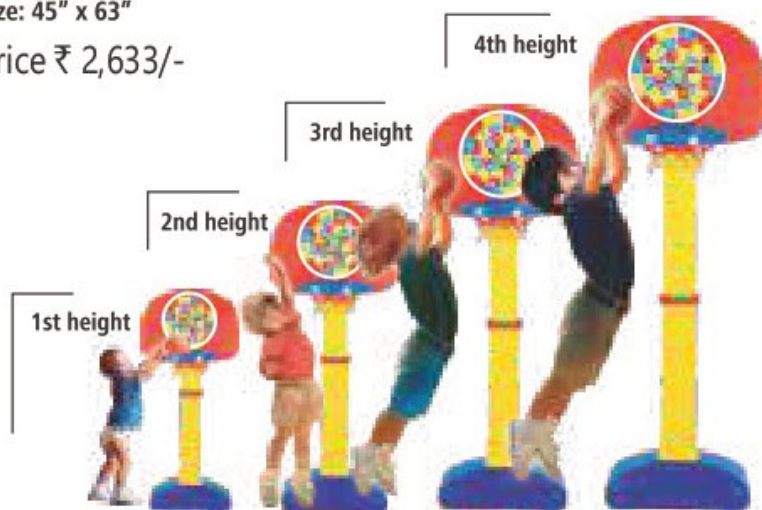

Size: 120" x 15" x 11"

Price ₹ 19,440/-

Activity Gym

Price ₹ 12,678/-

Sand Box Cum Pool

Size: 40" x 40.5"

Price ₹ 7,449/-

Ball Pool(HEXA)

Price ₹ 913/-

Ball Pool(SFX)

Size: 40" x 31"

Price ₹ 1,222/-

Ball Pool(ROUND)

Size: 38" x 10"

Price ₹ 913/-

Baby Basket Ball & Dart Board (2-in-1)

can be used as Basket Ball & Dart Board too Height can be adjusted according to the child height!

Size: 45" x 63"

Price ₹ 2,633/-

Duck Jumper

Size: 27" x 8" x 40"

Price ₹ 3244 (Per Pc)

Pour a Ring

Size: 8.5" x 5" x 15.5"