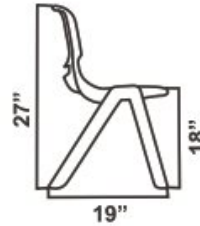

Price ₹ 3,973/-

Fish Table

(Without Chair)

Size 45"x26"x18"

Price ₹ 5,022/-

Moon Shape Table

(Without Chair)

Size: 54" x 30" x 20"

Price ₹ 4,567/-

Square Shape Table

(Without Chair)

Height Adjustable

Size: 24" x 24" x 20"

Price ₹ 3,444/-

Baby Chair (Small)

Size: 14.5" x 10.25" x 20.25"
Price ₹ 480/-

TeacherChair

Size: 19" x 18" x 27"
Price ₹ 1,011/-

Baby Chair (Dlx)

Price ₹ 610/-

Baby Chair (Semi)

Size: 14.5" x 10.25" x 20.25"
Price ₹ 510/-

**Baby Chair (Sr.)
Teddy Chair**

Size: 18" x 14" x 26"
Price ₹ 710/-