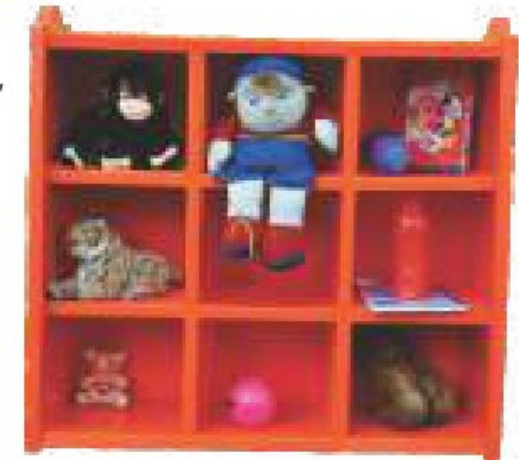

Book Stand

Size: 35" x 17" x 37"
Price ₹ 8,167/-

**Towel & Water
Bottle Holder**

Size: 33.5" x 16.5" x 43"
Price ₹ 6,456/-

Toy Stand

Size: 33" x 16.5" x 31"
Price ₹ 6,222/-

Baby Shoe & Toy Rack (Per Pc)

One Piece Moulded
Extendable, Stuckable
Can be use as the
Bench if put it in
Corners of the Class

Size: 50" x 11" x 17"
Price ₹ 6,000/-

Capsicum Book Stand

Size: 25" X 50" X 46"
Price ₹ 21,778/-

Puppet Theatre

Size: 31" x 15.5" x 63"
Price ₹ 15,600/-

Multi Purpose Rack

Size: 36.5" x 12.5" x 33"
Price ₹ 9,222/-