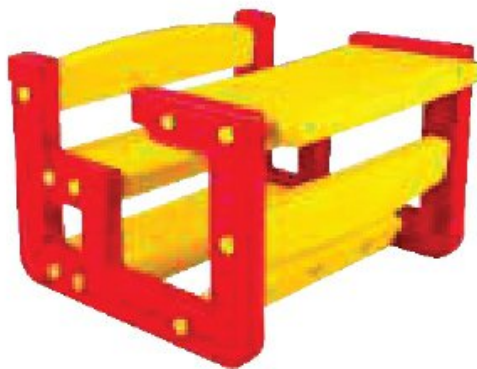

Dual Study Desk

Size: 30" x 31" x 23"

Price ₹ 7,100/-