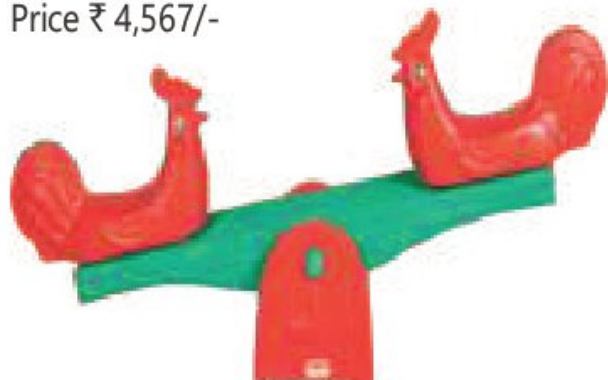

Size: 60" x 10" x 31"

Price: M.R.P ₹ 6,856/-

Train

Size: 62" x 13" x 22"

Price: M.R.P ₹ 10,800/-

Play Tool®

Baby See-Saw

6

Hen See-Saw

Size: 60" x 24" x 13"

Price ₹ 4,567/-

Dino See-Saw

Size: 58" x 15" x 33"

Price ₹ 3,480/-

Horse See-Saw (Small)

Size: 57" x 10" x 20"

Price ₹ 4,578/-

Triangle See-Saw

Size: 63" x 15" x 23"

Price ₹ 6,244/-

Horse See-Saw (Big)

Size: 62" x 15" x 26"

Price ₹ 7,200/-

Play Tool