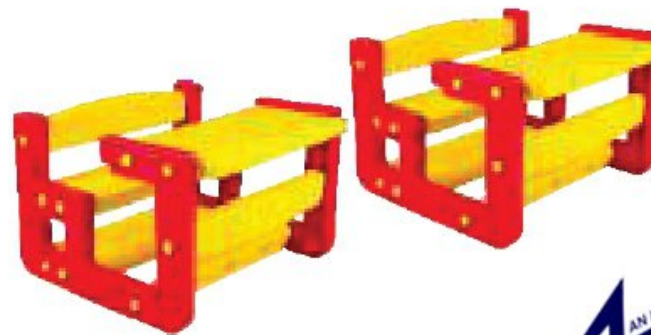

Baby Snoopy Desk

Size: 29" x 30.5" x 20"

Price ₹ 4,562/-