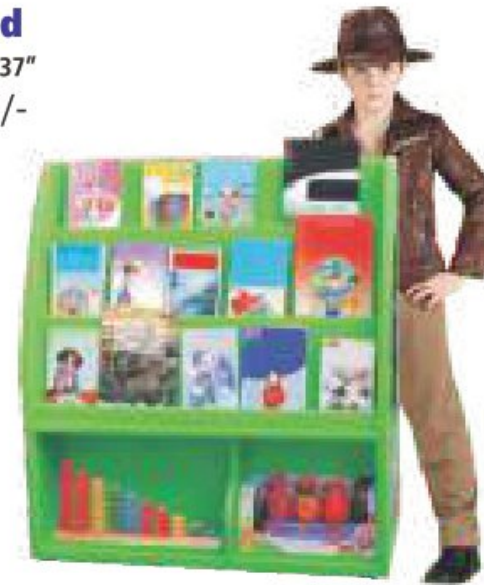

Book Stand

Size: 35" x 17" x 37"
Price ₹ 8,167/-

**Towel & Water
Bottle Holder**

Size: 33.5" x 16.5" x 43"
Price ₹ 6,456/-

Toy Stand

Size: 33" x 16.5" x 31"
Price ₹ 6,222/-

Baby Shoe & Toy Rack (Per Pc)

One Piece Moulded
Extendable, Stuckable
Can be use as the
Bench if put it in
Corners of the Class