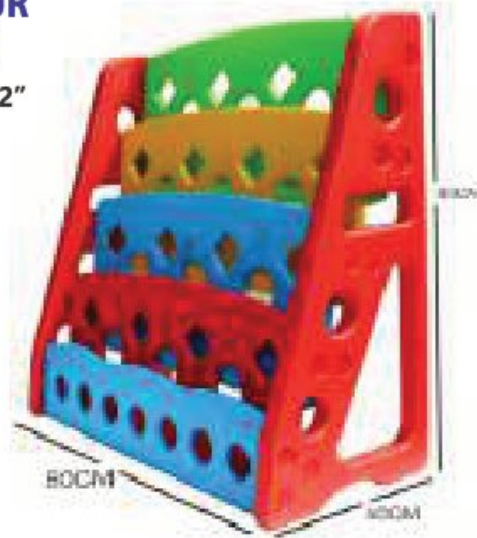

Crocodile Ride

Size: 72" X 26" X 10"

Price ₹ 10,600/-

Fish Spring Rider (Heavy)

Size: 36"x18"x32"

Price ₹ 18,433/-

Horse Spring Rider (Heavy)

Size: 36"x18"x32"

Price ₹ 18,433/-

Website:- www.metashape.in, Contacts:- 9873141443

Play Tool

Activity Toys

Baby Balls

Size: 8cm

Price ₹ 9/- Per Pc

**3-in-1 Basket Ball
Goal Post
Pour a Ring
Basket Ball Stand**

Book Stand

Size: 35" x 17" x 37"
Price ₹ 8,167/-

**Towel & Water
Bottle Holder**

Size: 33.5" x 16.5" x 43"
Price ₹ 6,456/-

Toy Stand

Size: 33" x 16.5" x 31"
Price ₹ 6,222/-

Baby Shoe & Toy Rack (Per Pc)

One Piece Moulded
Extendable, Stuckable
Can be use as the
Bench if put it in
Corners of the Class