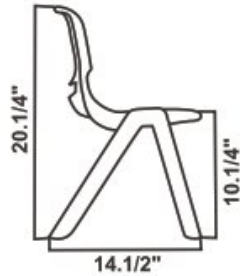

Price ₹ 3,973/-

Fish Table

(Without Chair)

Size 45"x26"x18"

Price ₹ 5,022/-

Moon Shape Table

(Without Chair)

Size: 54" x 30" x 20"

Price ₹ 4,567/-

Square Shape Table

(Without Chair)

Height Adjustable

Size: 24" x 24" x 20"

Price ₹ 3,444/-

Baby Chair (Small)

Size: 14.5" x 10.25" x 20.25"
Price ₹ 480/-

TeacherChair

Size: 19" x 18" x 27"
Price ₹ 1,011/-

Baby Chair (Dlx)

Price ₹ 610/-

Baby Chair (Semi)

Size: 14.5" x 10.25" x 20.25"
Price ₹ 510/-

**Baby Chair (Sr.)
Teddy Chair**

Size: 18" x 14" x 26"
Price ₹ 710/-