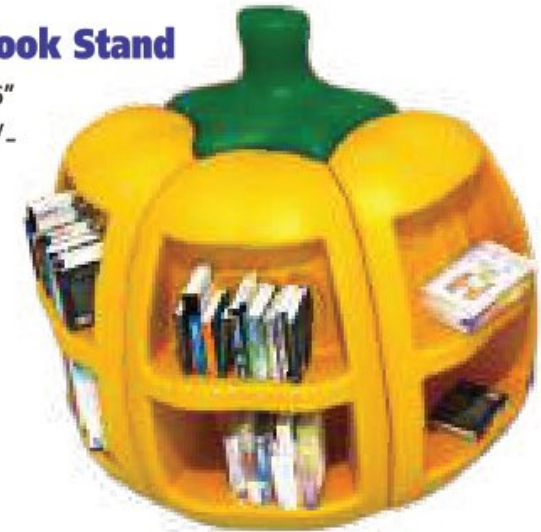

Book Stand

Size: 35" x 17" x 37"
Price ₹ 8,167/-

**Towel & Water
Bottle Holder**

Size: 33.5" x 16.5" x 43"
Price ₹ 6,456/-

Toy Stand

Size: 33" x 16.5" x 31"
Price ₹ 6,222/-

Baby Shoe & Toy Rack (Per Pc)

One Piece Moulded
Extendable, Stuckable
Can be use as the
Bench if put it in
Corners of the Class

Size: 50" x 11" x 17"
Price ₹ 6,000/-

Capsicum Book Stand

Size: 25" X 50" X 46"
Price ₹ 21,778/-

Puppet Theatre

Size: 31" x 15.5" x 63"
Price ₹ 15,600/-

Multi Purpose Rack

Size: 36.5" x 12.5" x 33"
Price ₹ 9,222/-