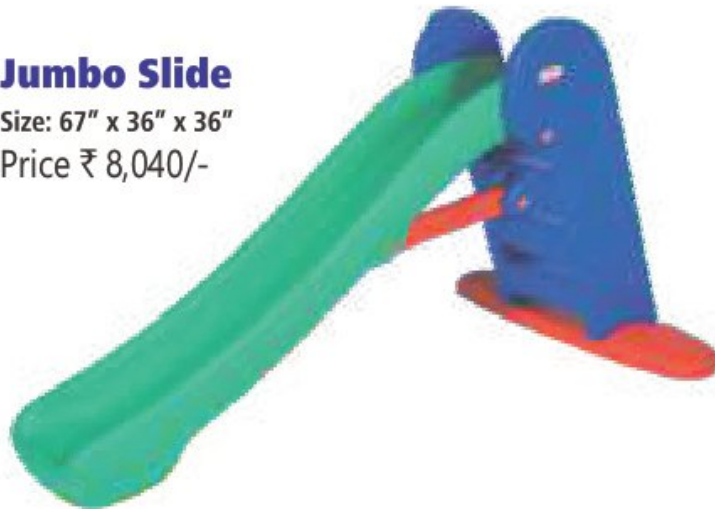

Jumbo Slide

Size: 67" x 36" x 36"

Price ₹ 8,040/-