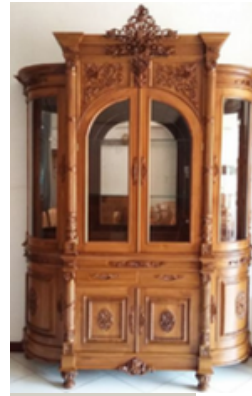

Various sizes and colours
Solid Teak Wood
1 door

KD - 197

ALMARI BIOLA

Various sizes and colours
Solid Teak Wood
2 doors

KD - 198

KENCONO LOS

Various sizes and colours
Solid Teak Wood
3 doors

KD - 199