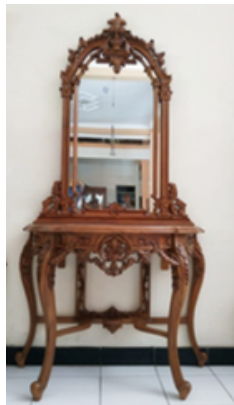

### CONSOLE GANESHA & FRAME

Various sizes and colours  
Solid Teak Wood  
150 cm

KD - 089