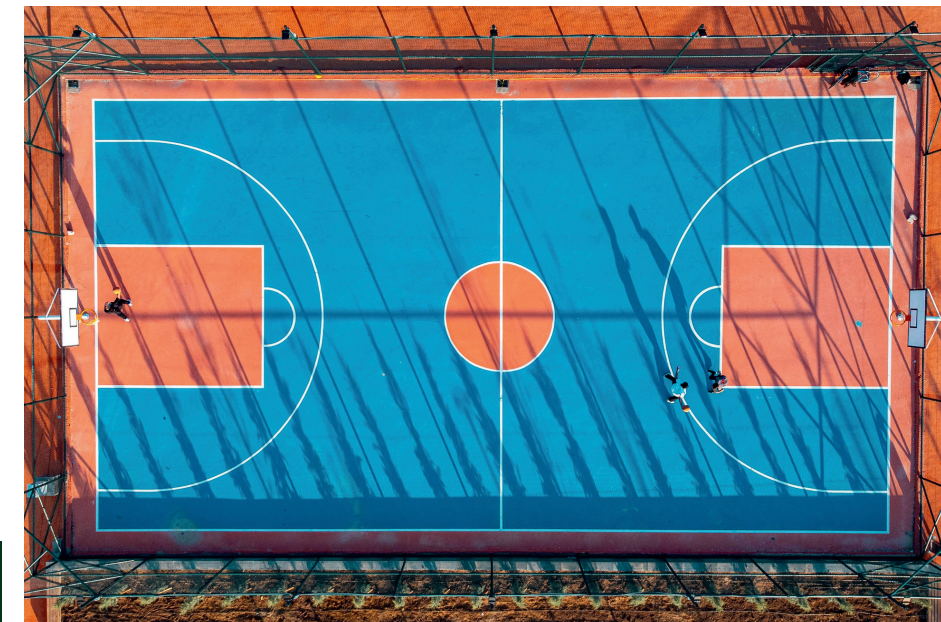

Description

A modern basketball court built for performance and comfort with high-quality flooring choices.

Customization Available - YES