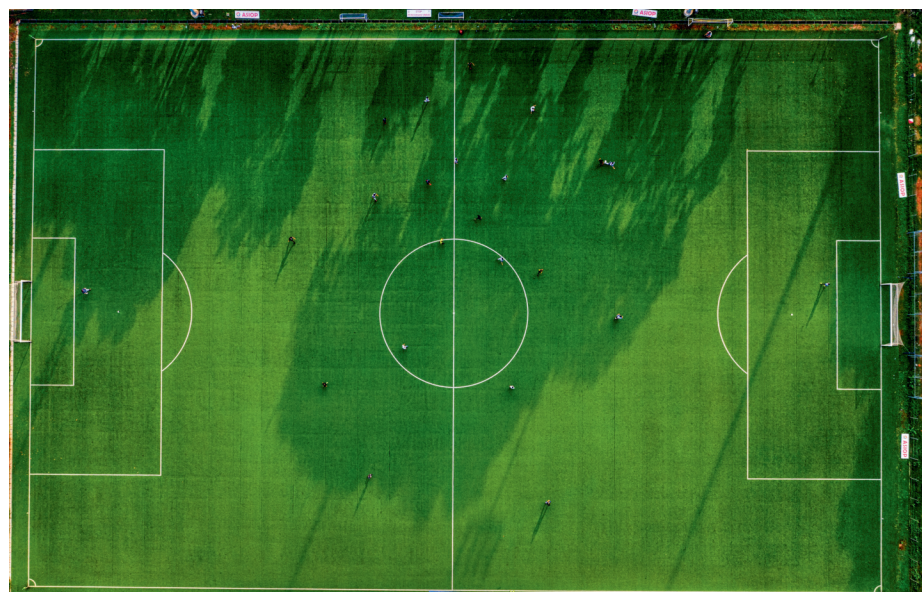

Customization Available - YES

Why Choose RAW SPORTS?

- Premium Quality Materials
- Expert Installation Team
- Affordable Pricing
- On-Time Project Delivery
- Durable & Long-Lasting Solutions
- End-to-End Service(Design to Execution)

Who We Serve