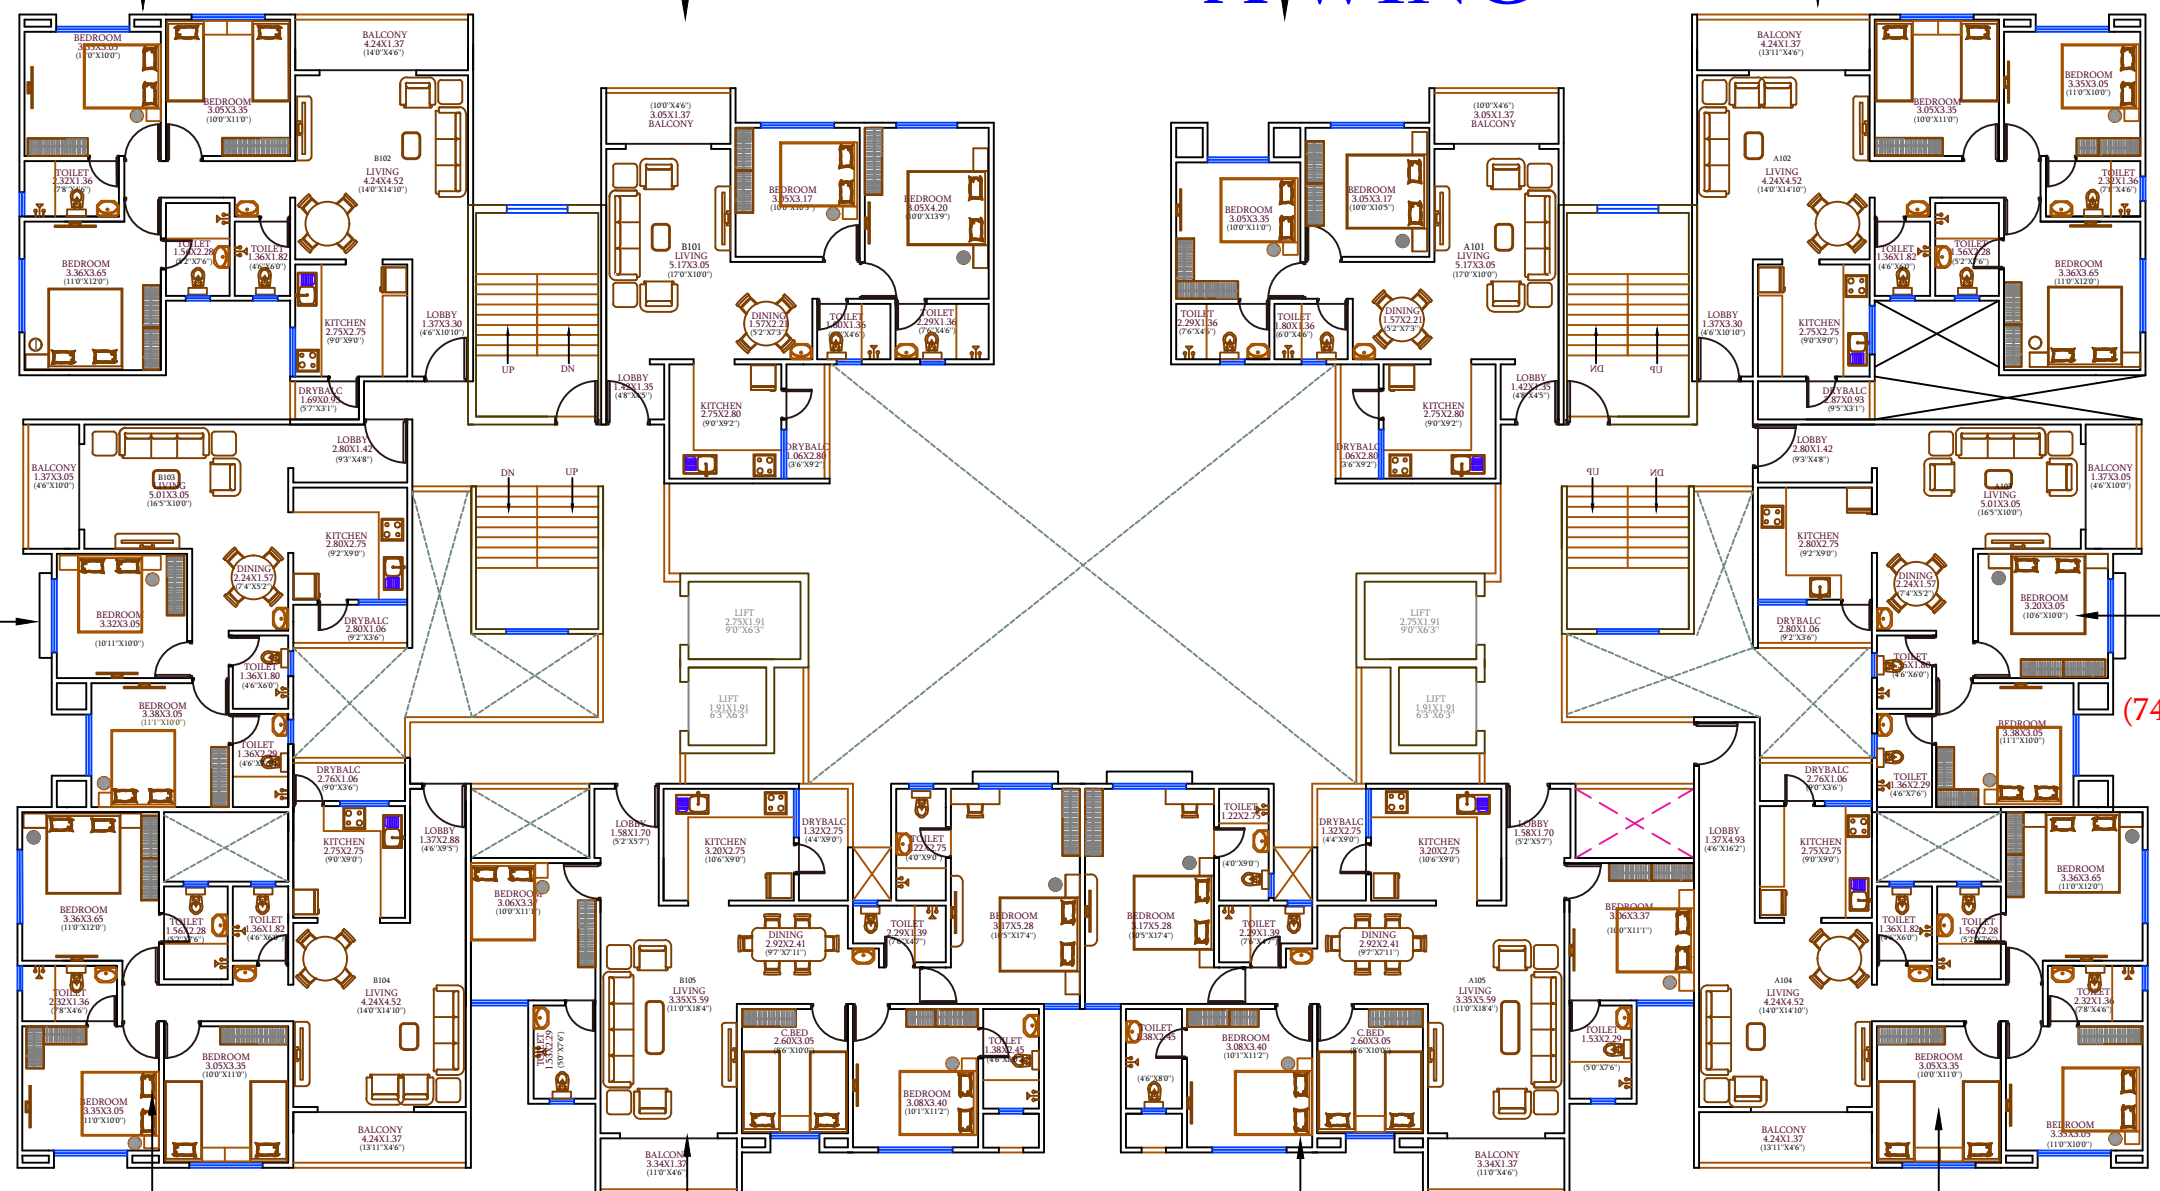

3BHK 1297 Sq. Ft. (961 Sq. Ft. Carpet) 2BHK 1012 Sq. Ft. (750 Sq. Ft. Carpet) EAST 2BHK 973 Sq. Ft. (721 Sq. Ft. Carpet) 3BHK 1315 Sq. Ft. (974 Sq. Ft. Carpet)

B WING **A WING**

NORTH
2BHK
999 Sq. Ft.
(740 Sq. Ft. Carpet)

SOUTH
2BHK
999 Sq. Ft.
(740 Sq. Ft. Carpet)

3BHK 1324 Sq. Ft. (981 Sq. Ft. Carpet) 4 BHK 1642 Sq. Ft. (1216 Sq. Ft. Carpet) 4 BHK 1642 Sq. Ft. (1216 Sq. Ft. Carpet) 3BHK 1358 Sq. Ft. (1006 Sq. Ft. Carpet)

12.00 MT WIDE INTERNAL ROAD

Typical Floor Plan (Lotus Yojangandha)