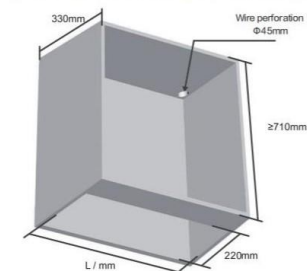

Installation And Opening Of Tianhe Ultra-thin smart balcony lifting basket