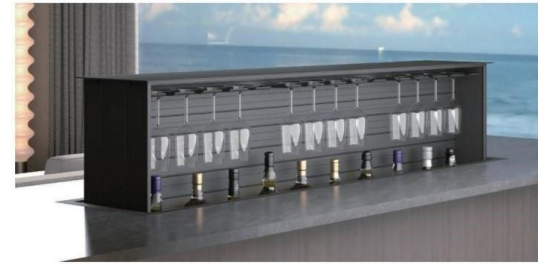

Cabinet	L / mm	L2 / mm	Product size (LxWxH)
800mm	651mm	661mm	659×315×710mm
900mm	751mm	761mm	759×315×710mm
1000mm	851mm	861mm	859×315×710mm
1600mm	1451mm	1461mm	1459×315×710mm
1800mm	1651mm	1661mm	1659×315×710mm