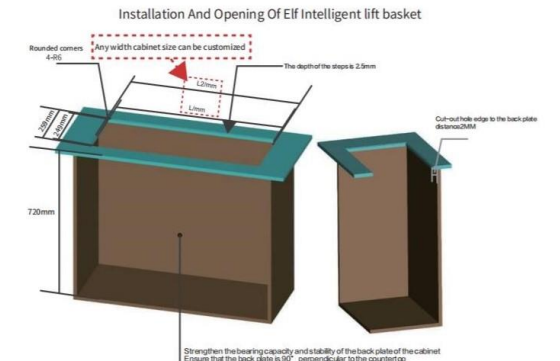

The height of the cabinet bottom plate from the table top $\geq 440\text{mm}$

Cabinet	L1/MM	L2/MM	Product size (LxWxH)
700mm	64mm	652mm	650x257x720mm
800mm	74mm	752mm	750x257x720mm
900mm	84mm	852mm	850x257x720mm

Smart Features: Intelligent voice control, infrared hand scanning sensing

Input Voltage: 100-240V~

Frequency: 50/60HZ

Rated power: 53W

Rated load (including basket): 45KG

Load speed: 20mm/s

Noises: 50dB

Product features: Upper and lower double safety anti-pinch / ultra-sensitive voice system / can be equipped with wifi remote control

Remarks

The width can be customized
(700-1000mm)

Model	Cabinet	Width x Depth x Height	Ascending height
KL700-SJL	700mm	650 × 257 × 720mm	420mm
KL800-SJL	800mm	750 × 257 × 720mm	420mm
KL900-SJL	900mm	850 × 257 × 720mm	420mm