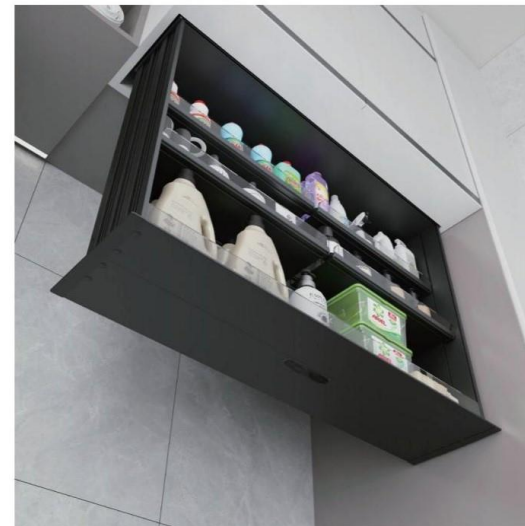

Wake Up Command: Hello, Linda

Ascending command: Linda, please go up / Descending command: Linda, please go down
/ Stop command: Linda, please stop

Cabinet	L / mm	Product size (LxWxH)
600mm	564mm	590×230×686mm
700mm	664mm	690×230×686mm
800mm	764mm	790×230×686mm
900mm	864mm	890×230×686mm

Smart Features: Intelligent voice control, infrared hand scanning sensing

Input Voltage: 100-240V~

Frequency: 50/60HZ

Rated power: 53W

Rated load (including basket): 45KG

Load speed: 20mm/s

Noises: 50dB

Product features: Upper and lower double safety anti-pinch / ultra-sensitive voice system / can be equipped with wifi remote control

Remarks

The width can be customized

Model	Cabinet	Width x Depth x Height	Descending height
KL-600TH	600mm	590 × 230 × 686mm	540mm
KL-700TH	700mm	690 × 230 × 686mm	540mm
KL-800TH	800mm	790 × 230 × 686mm	540mm
KL-900TH	900mm	890 × 230 × 686mm	540mm