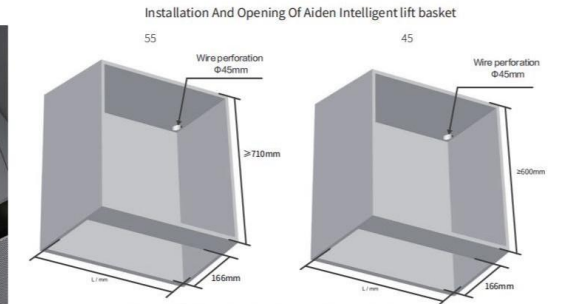

Cabinet	L / mm	55: Product size (LxWxH)	45: Product size (LxWxH)
600mm	564mm	556 × 163 × 678mm	556 × 163 × 543mm
700mm	664mm	656 × 163 × 678mm	656 × 163 × 543mm
800mm	764mm	756 × 163 × 678mm	756 × 163 × 543mm
900mm	864mm	856 × 163 × 678mm	856 × 163 × 543mm

Smart Features: Intelligent voice control, infrared hand scanning sensing

Input Voltage: 100-240V~

Frequency: 50/60HZ

Rated power: 53W

Rated load (including basket): 45KG

Load speed: 20mm/s

Noises: 50dB

Product features: Upper and lower double safety anti-pinch / ultra-sensitive voice system / Light rendering / can be equipped with wifi remote control

Remarks

45

The width can be customized

Model	Cabinet	Width x Depth x Height	Descending height
KL-600MB45	600mm	556 × 163 × 543mm	415mm
KL-700MB45	700mm	656 × 163 × 543mm	415mm
KL-800MB45	800mm	756 × 163 × 543mm	415mm
KL-900MB45	900mm	856 × 163 × 543mm	415mm

Remarks

55

Model	Cabinet	Width x Depth x Height	Descending height
KL-600MB55	600mm	556 × 163 × 678mm	540mm
KL-700MB55	700mm	656 × 163 × 678mm	540mm
KL-800MB55	800mm	756 × 163 × 678mm	540mm
KL-900MB55	900mm	856 × 163 × 678mm	540mm