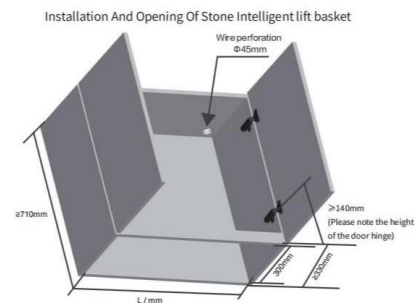

The height of the cabinet bottom plate from the table top $\geq$ 560mm

Cabinet	L / mm	Product size (LxWxH)
500mm	464mm	456x295x678mm
550mm	514mm	506x295x678mm
600mm	564mm	556x295x678mm
700mm	664mm	656x295x678mm
800mm	764mm	756x295x678mm
900mm	864mm	856x295x678mm

Smart Features: Intelligent voice control, infrared hand scanning sensing

Input Voltage: 100-240V~

Frequency: 50/60HZ

Rated power: 53W

Rated load (including basket): 45KG

Load speed: 20mm/s

Noises: 50dB

Product features: Upper and lower double safety anti-pinch / ultra-sensitive voice system / Light rendering / can be equipped with wifi remote control

Remarks	Model	Cabinet	Width x Depth x Height	Descending height
The width can be customized	KL-500MS4A	500mm	456 × 295 × 678mm	540mm
	KL-600MS4A	600mm	556 × 295 × 678mm	540mm
	KL-700MS4A	700mm	656 × 295 × 678mm	540mm
	KL-800MS4A	800mm	756 × 295 × 678mm	540mm
	KL-900MS4A	900mm	856 × 295 × 678mm	540mm