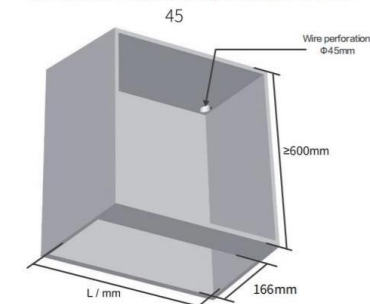

Installation And Opening Of Dragon Intelligent lift basket

The height of the cabinet bottom plate from the table top ≥ 435mm