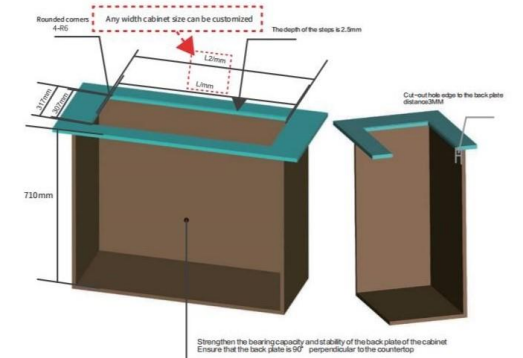

Installation And Opening Of Fairy Intelligent lift basket

The height of the cabinet bottom plate from the table top $\geq$ 500mm

Remarks

Single
Customizable width

Model	Cabinet	Width x Depth x Height	Ascending height
KL-800LB1	800mm	659 × 315 × 710mm	480mm
KL-900LB1	900mm	759 × 315 × 710mm	480mm
KL-1000LB1	1000mm	859 × 315 × 710mm	480mm
KL-1600LB1	1600mm	1459 × 315 × 710mm	480mm
KL-1800LB1	1800mm	1659 × 315 × 710mm	480mm

Remarks

Double
Customizable width

Model	Cabinet	Width x Depth x Height	Ascending height
KL-800LB	800mm	659 × 315 × 710mm	480mm
KL-900LB	900mm	759 × 315 × 710mm	480mm
KL-1000LB	1000mm	859 × 315 × 710mm	480mm
KL-1600LB	1600mm	1459 × 315 × 710mm	480mm
KL-1800LB	1800mm	1659 × 315 × 710mm	480mm