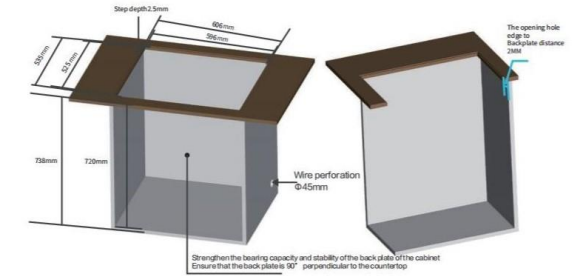

Installation And Opening Of Knight Intelligent lift basket