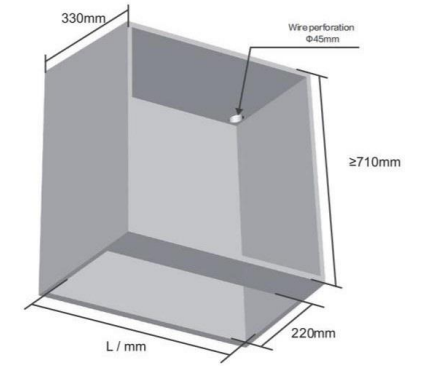

Installation And Opening Of Angel Intelligent lift basket