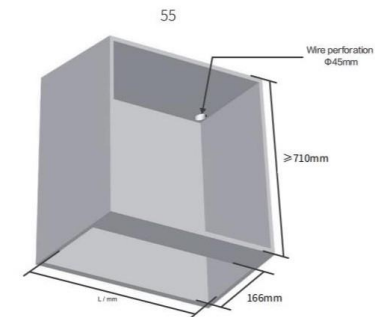

Installation And Opening Of Rider Intelligent lift basket