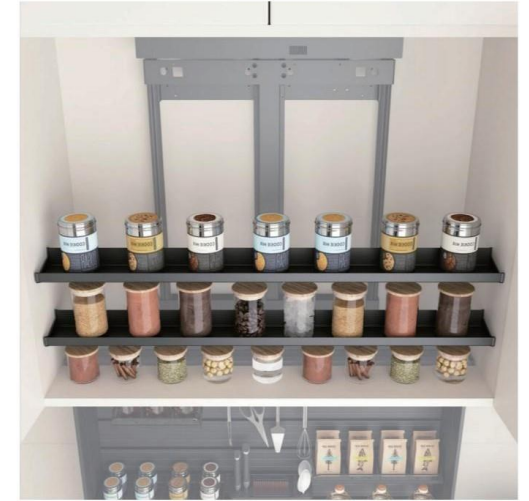

Lifting space shelf

With the use of intelligent lifting products, it fills the waste of the front space part and makes the storage space fuller.

Remarks
2pcs/set

Model	Cabinet	Width x Depth x Height
KL-500J	500mm	464 × 83 × 40mm
KL-550J	550mm	514 × 83 × 40mm
KL-600J	600mm	564 × 83 × 40mm
KL-700J	700mm	664 × 83 × 40mm
KL-800J	800mm	764 × 83 × 40mm
KL-900J	900mm	864 × 83 × 40mm