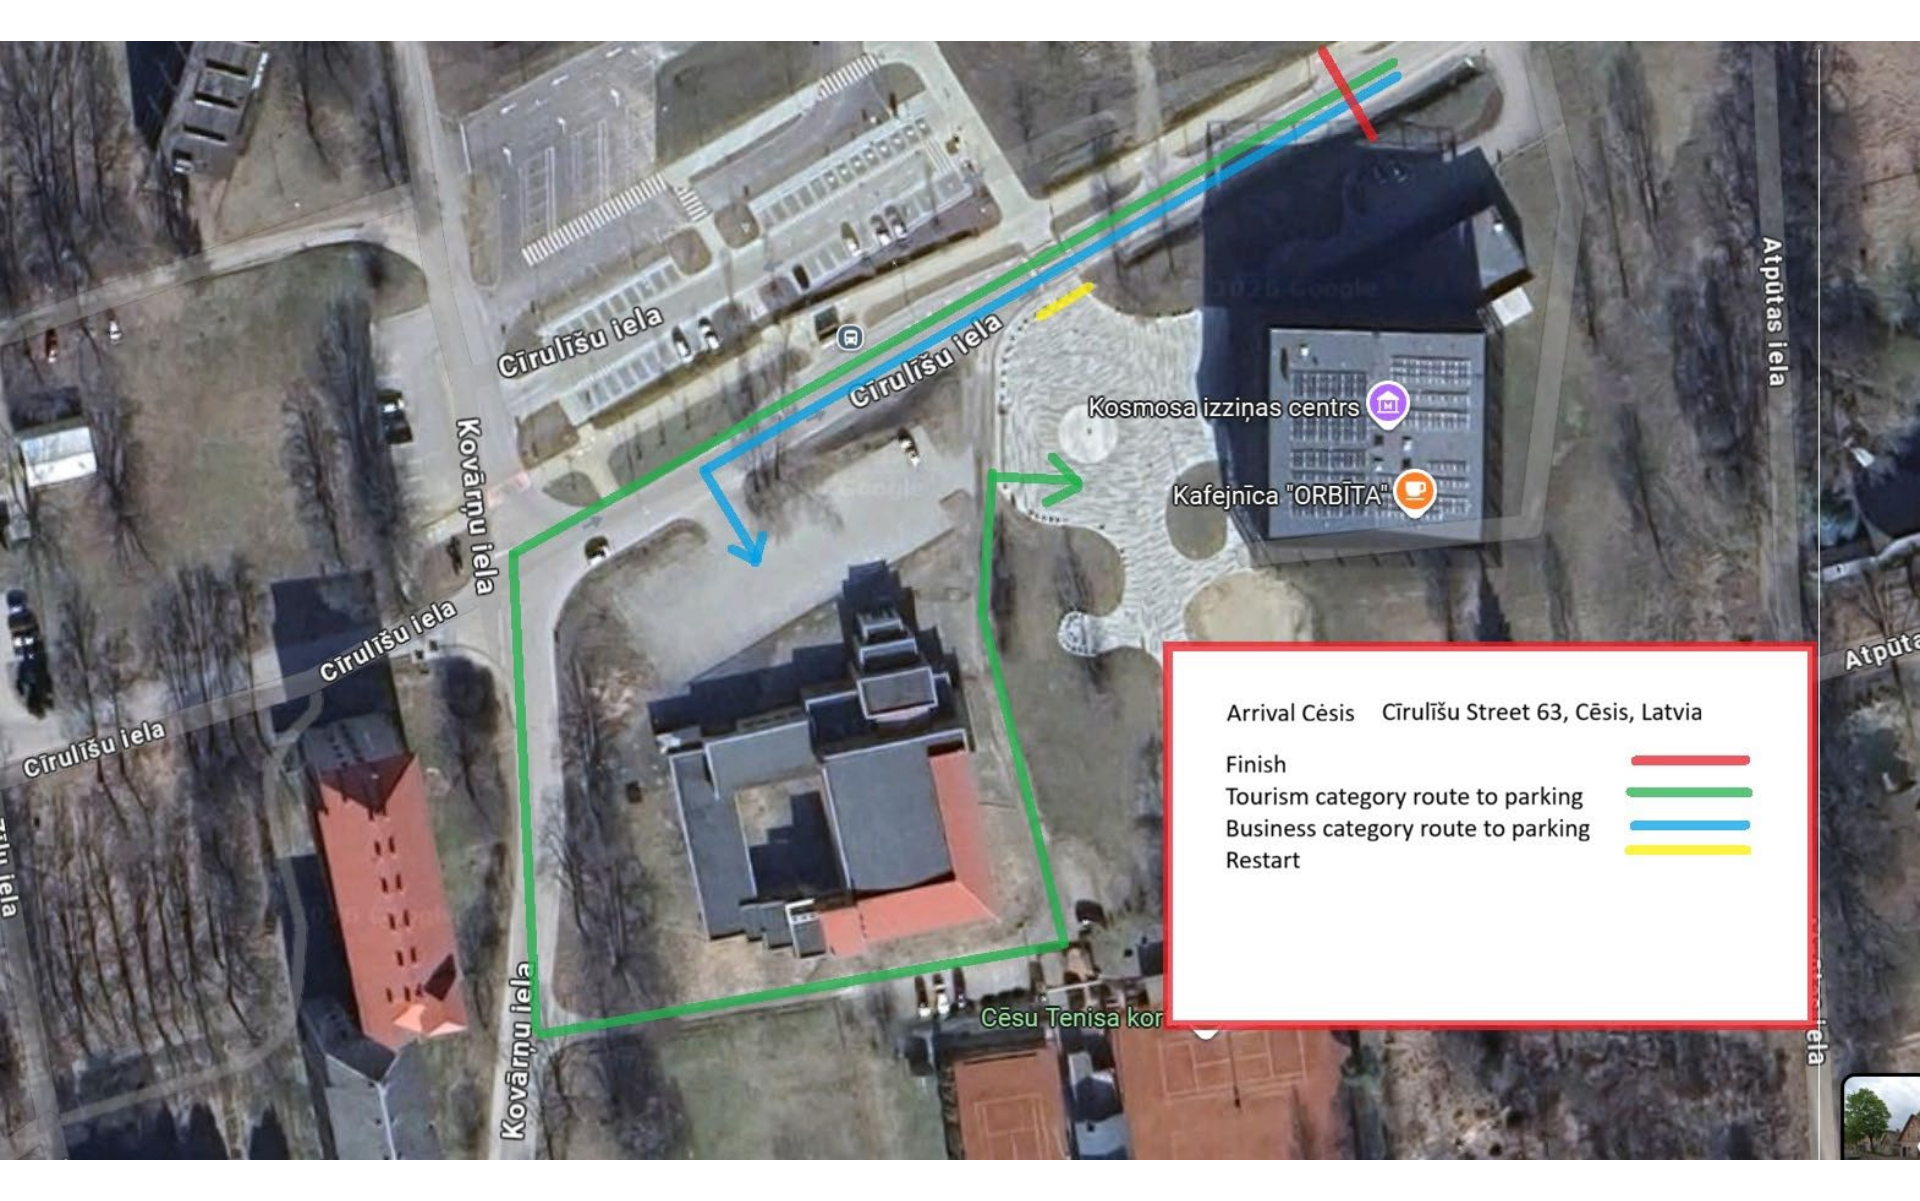

Arrival and departure.

Science Island, Karaliaus Mindaugo pr. 50, LT-44334 Kaunas

Arrival (speed limit 10 km/h)

Parking before the start

Departure (speed limit 10 km/h)

No overtaking when arriving and departing

Arrival Cēsis Cīrulišu Street 63, Cēsis, Latvia

Finish

Tourism category route to parking

Business category route to parking

Restart

Kosmosa izziņas centrs

Kafejnīca "ORBĪTA"

Cīrulišu iela

Finish Tartu. Olerex.

58.346030956241044, 26.665916502763025

58°20'45.7"N 26°39'57.3"E

Entry —

Finish —

Please do not cross finish line on main road,  
please enter the parking area

Ceremonial finish Tartu Ahhaa. Science Centre AHHAА Sadama 1, Tartu Estonia

Arrival

Finish line

To temporary parking until 20:00

To selected cars overnight parking (until 10:00)

To other cars overnight parking (until 10:00)

Route to Hotel Dorpat and back to Ahhaa awards