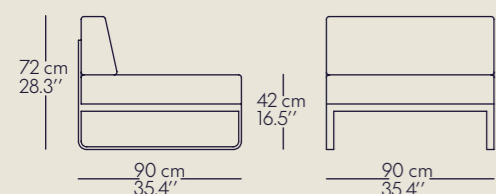

Sit centre XL

Sit central XL

Frame colour	Color chasis	1224710--
XL centre cushion (seat and back)		
Almohadón central XL (asiento y respaldo)		
A fabric	Tejido A	1224400--
B fabric	Tejido B	1224400--
C fabric	Tejido C	1224400--
D fabric	Tejido D	1224400--
COM fabric	Tejido cliente	122440099
Waterproof cover	Funda impermeable	122490025