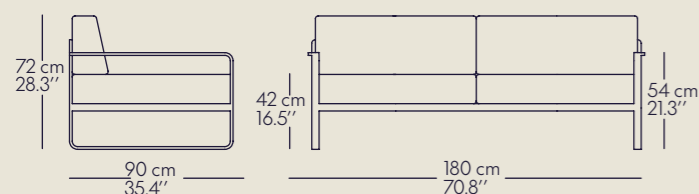

Sit 2 seater sofa, armrests

Sit sofá 2 plazas, brazos

Frame colour	Color chasis	1221710--
2 seater sofa cushion (2 seats, 2 backs)		
Almohadón sofa 2 plazas (2 asientos, 2 respaldos)		
A fabric	Tejido A	1221400--
B fabric	Tejido B	1221400--
C fabric	Tejido C	1221400--
D fabric	Tejido D	1221400--
COM fabric	Tejido cliente	122140099
Waterproof cover	Funda impermeable	122190025