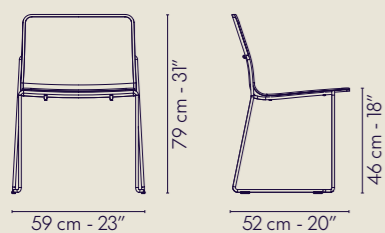

sal collection

Sal chair	Sal silla	
Sal chair / frame colour	Sal silla / color chasis	30119900/--
Waterproof cover	Funda impermeable	301090025