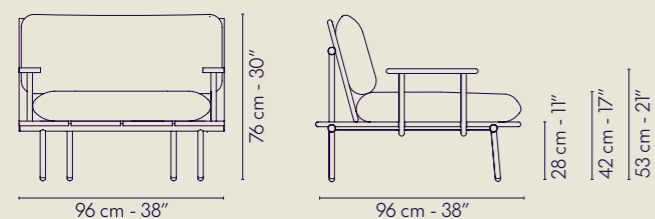

Nami lounge sofa with armrests

Nami sofá 1 pl. con brazos

Frame colour	Color chasis	2820800--
Seat and back cushion		
A fabric	Tejido A	2820810--
B fabric	Tejido B	2820810--
C fabric	Tejido C	2820810--
D fabric	Tejido D	2820810--
COM fabric	Tejido cliente	282081099
Waterproof cover	Funda impermeable	281690025