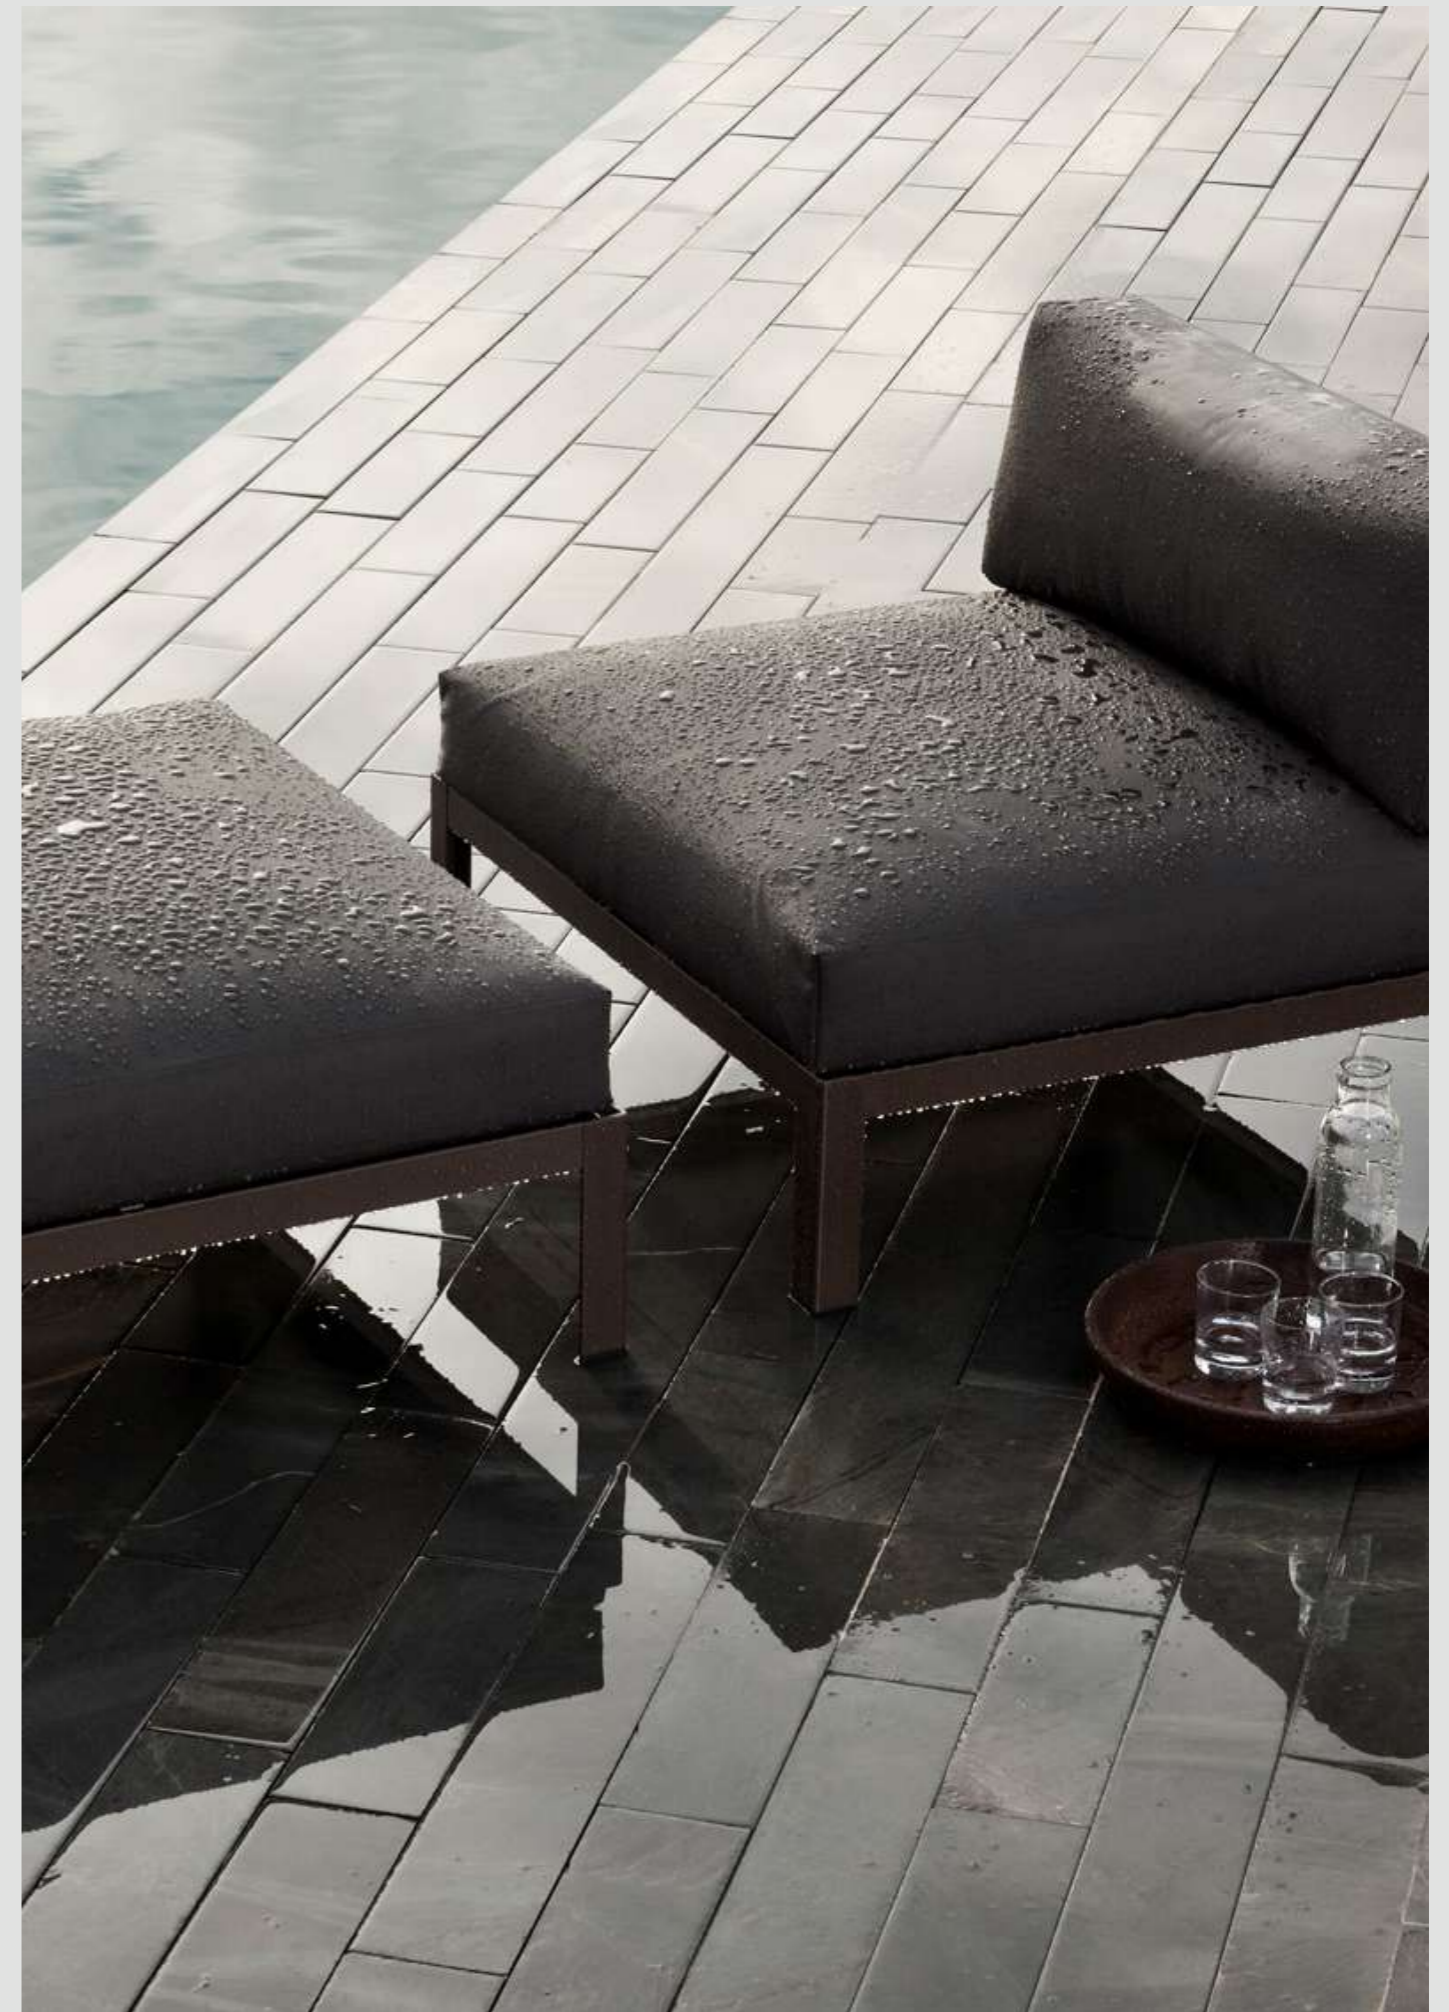

Vint by Andrés Bluth

The Nak Collection is a line of outdoor sofas and loungers designed to adapt to different moments throughout the day. Featuring an aluminum frame and removable cushions on the backrests and armrests, it offers 1-, 2-, and 3-seater options, as well as a lounger. The single module can also be transformed into a footrest by removing the backrest and armrests, making nak a versatile and flexible solution for creating different atmospheres within the same space.

La Colección Nak es una línea de sofás y tumbonas de exterior, diseñada para adaptarse a distintos momentos del día. Con estructura de aluminio y cojines desmontables en respaldos y reposabrazos, ofrece opciones de 1, 2 y 3 plazas, además de una tumbona. Su módulo individual también puede convertirse en reposapiés, haciendo de nak una propuesta versátil y flexible para crear diferentes ambientes en un mismo espacio.

nak

day and night