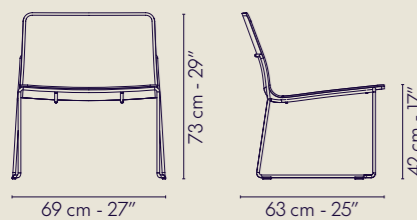

Sal low chair	Sal silla baja	
Sal low chair / frame colour	Sal silla baja / color chasis	3016900/--
Waterproof cover	Funda impermeable	301690025