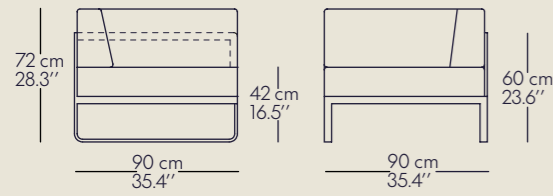

Sit left corner	Sit esquinero izquierdo	
Frame colour	Color chasis	1229010--
Left corner cushion (1 seat, 2 backs)	Almohadón esquinero izquierdo (1 asiento, 2 respaldos)	
A fabric	Tejido A	1229400--
B fabric	Tejido B	1229400--
C fabric	Tejido C	1229400--
D fabric	Tejido D	1229400--
COM fabric	Tejido cliente	122940099
Waterproof cover	Funda impermeable	122990025