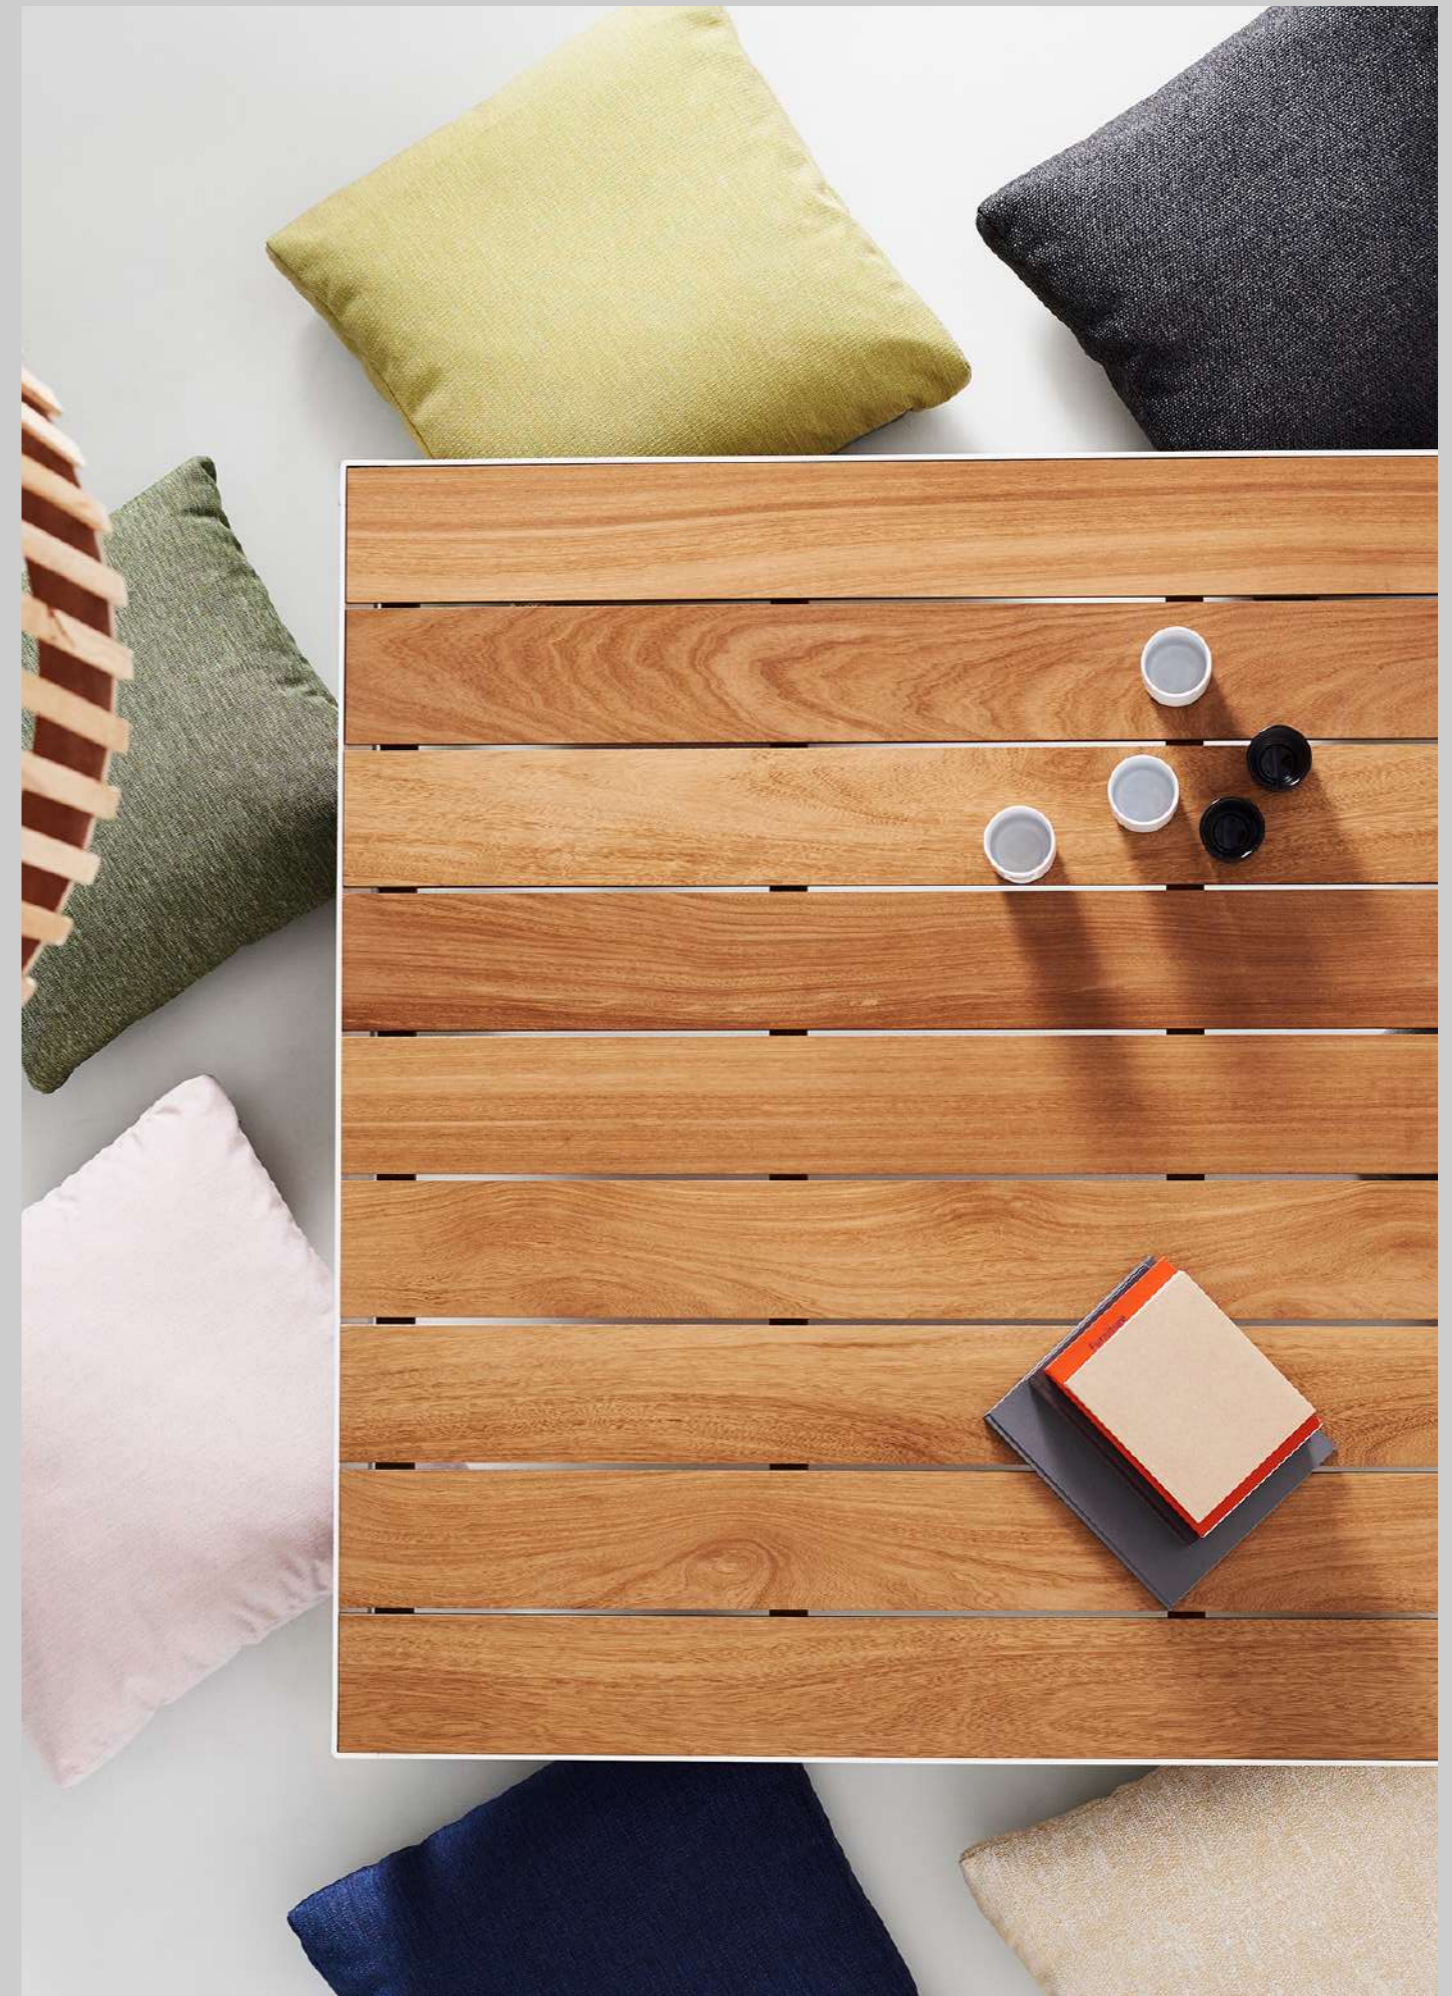

datS by Andrés Bluth

The Dats Collection is a program of versatile tables with light bodies and rectilinear shapes. DATS designs are available in a wide variety of heights, dimensions and combinations of structure and tops, creating up to 500 possible designs that make them perfect for different spaces and environments. The DATS table is available in two heights and different surface options, both square and rectangular. The collection is complemented by a bench available in various lengths.

La Colección Dats es una línea de mesas versátiles con estructuras ligeras y formas rectilíneas. Los diseños DATS están disponibles en una amplia variedad de alturas, dimensiones y combinaciones de estructura y superficie, lo que permite crear hasta 500 configuraciones posibles, ideales para distintos espacios y entornos. La mesa DATS se ofrece en dos alturas y diferentes opciones de superficie, tanto cuadradas como rectangulares. La colección se complementa con un banco disponible en varios largos.

datS

adaptable character