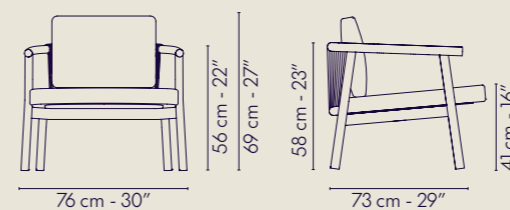

Balm low armchair / with rope

Frame colour / rope	Color chasis / cuerda	29160--/--
Seat and back cushion		
Almohadón asiento y respaldo		
A fabric	Tejido A	2916400--
B fabric	Tejido B	2916400--
C fabric	Tejido C	2916400--
D fabric	Tejido D	2916400--
COM fabric	Tejido cliente	291640099
Waterproof cover	Funda impermeable	291690025