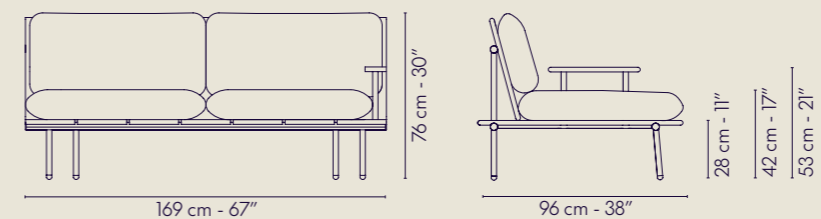

Nami 2 seater sofa left armrest

Nami sofá 2 pl. brazo izquierdo

Frame colour	Color chasis	2821600--
Seat and back cushion		
A fabric	Tejido A	2821717--
B fabric	Tejido B	2821717--
C fabric	Tejido C	2821717--
D fabric	Tejido D	2821717--
COM fabric	Tejido cliente	282171799
Waterproof cover	Funda impermeable	282290025