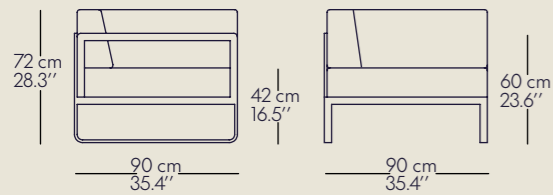

Sit right corner	Sit esquinero derecho	
Frame colour	Color chasis	1227010--
Right corner cushion (1 seat, 2 backs)	Almohadón esquinero derecho (1 asiento, 2 respaldos)	
A fabric	Tejido A	1227400--
B fabric	Tejido B	1227400--
C fabric	Tejido C	1227400--
D fabric	Tejido D	1227400--
COM fabric	Tejido cliente	122740099
Waterproof cover	Funda impermeable	122790025