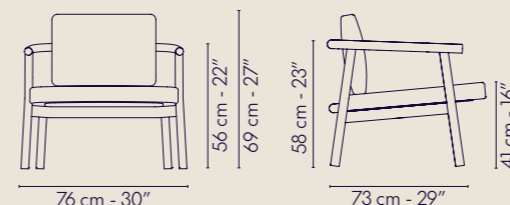

Balm air low armchair / without rope

Frame colour / without rope	Color chasis / sin cuerda	29161--/10
Seat and back cushion		
Almohadón asiento y respaldo		
A fabric	Tejido A	2916400--
B fabric	Tejido B	2916400--
C fabric	Tejido C	2916400--
D fabric	Tejido D	2916400--
COM fabric	Tejido cliente	291640099
Waterproof cover	Funda impermeable	291690025