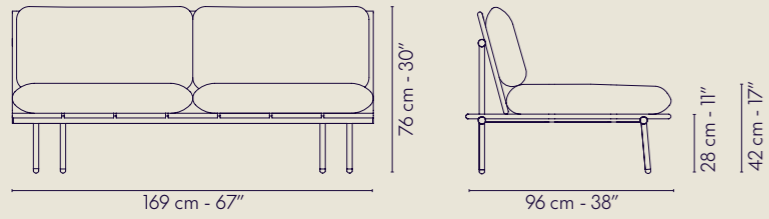

Nami 2 seater sofa no armrests

Nami sofá 2 pl. sin brazos

Frame colour	Color chasis	2821900--
Seat and back cushion		
A fabric	Tejido A	2821917--
B fabric	Tejido B	2821917--
C fabric	Tejido C	2821917--
D fabric	Tejido D	2821917--
COM fabric	Tejido cliente	282191799
Waterproof cover	Funda impermeable	282290025