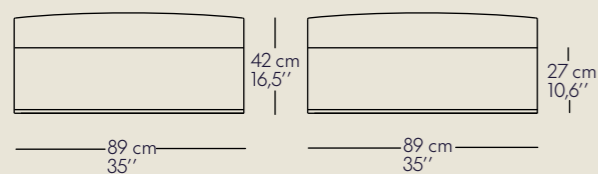

Mood XL footstool module

Alum. base color / A fabric	Color base alum. / Tejido A	23233--/--
Alum. base color / B fabric	Color base alum. / Tejido B	23233--/--
Alum. base color / C fabric	Color base alum. / Tejido C	23233--/--
Alum. base color / D fabric	Color base alum. / Tejido D	23233--/--
Alum. base color / COM fabric	Color base alum. / Tejido cliente	23233--99

Footstool module cushion (seat)

A fabric	Tejido A	2323400--
B fabric	Tejido B	2323400--
C fabric	Tejido C	2323400--
D fabric	Tejido D	2323400--
COM fabric	Tejido cliente	232340099
Waterproof cover	Funda impermeable	232390025

Mood XL módulo reposapiés

Color base alum. / Tejido A	23233--/--
Color base alum. / Tejido B	23233--/--
Color base alum. / Tejido C	23233--/--
Color base alum. / Tejido D	23233--/--
Color base alum. / Tejido cliente	23233--99

Almohadón módulo reposapiés (asiento)

Tejido A	2323400--
Tejido B	2323400--
Tejido C	2323400--
Tejido D	2323400--
Tejido cliente	232340099
Funda impermeable	232390025