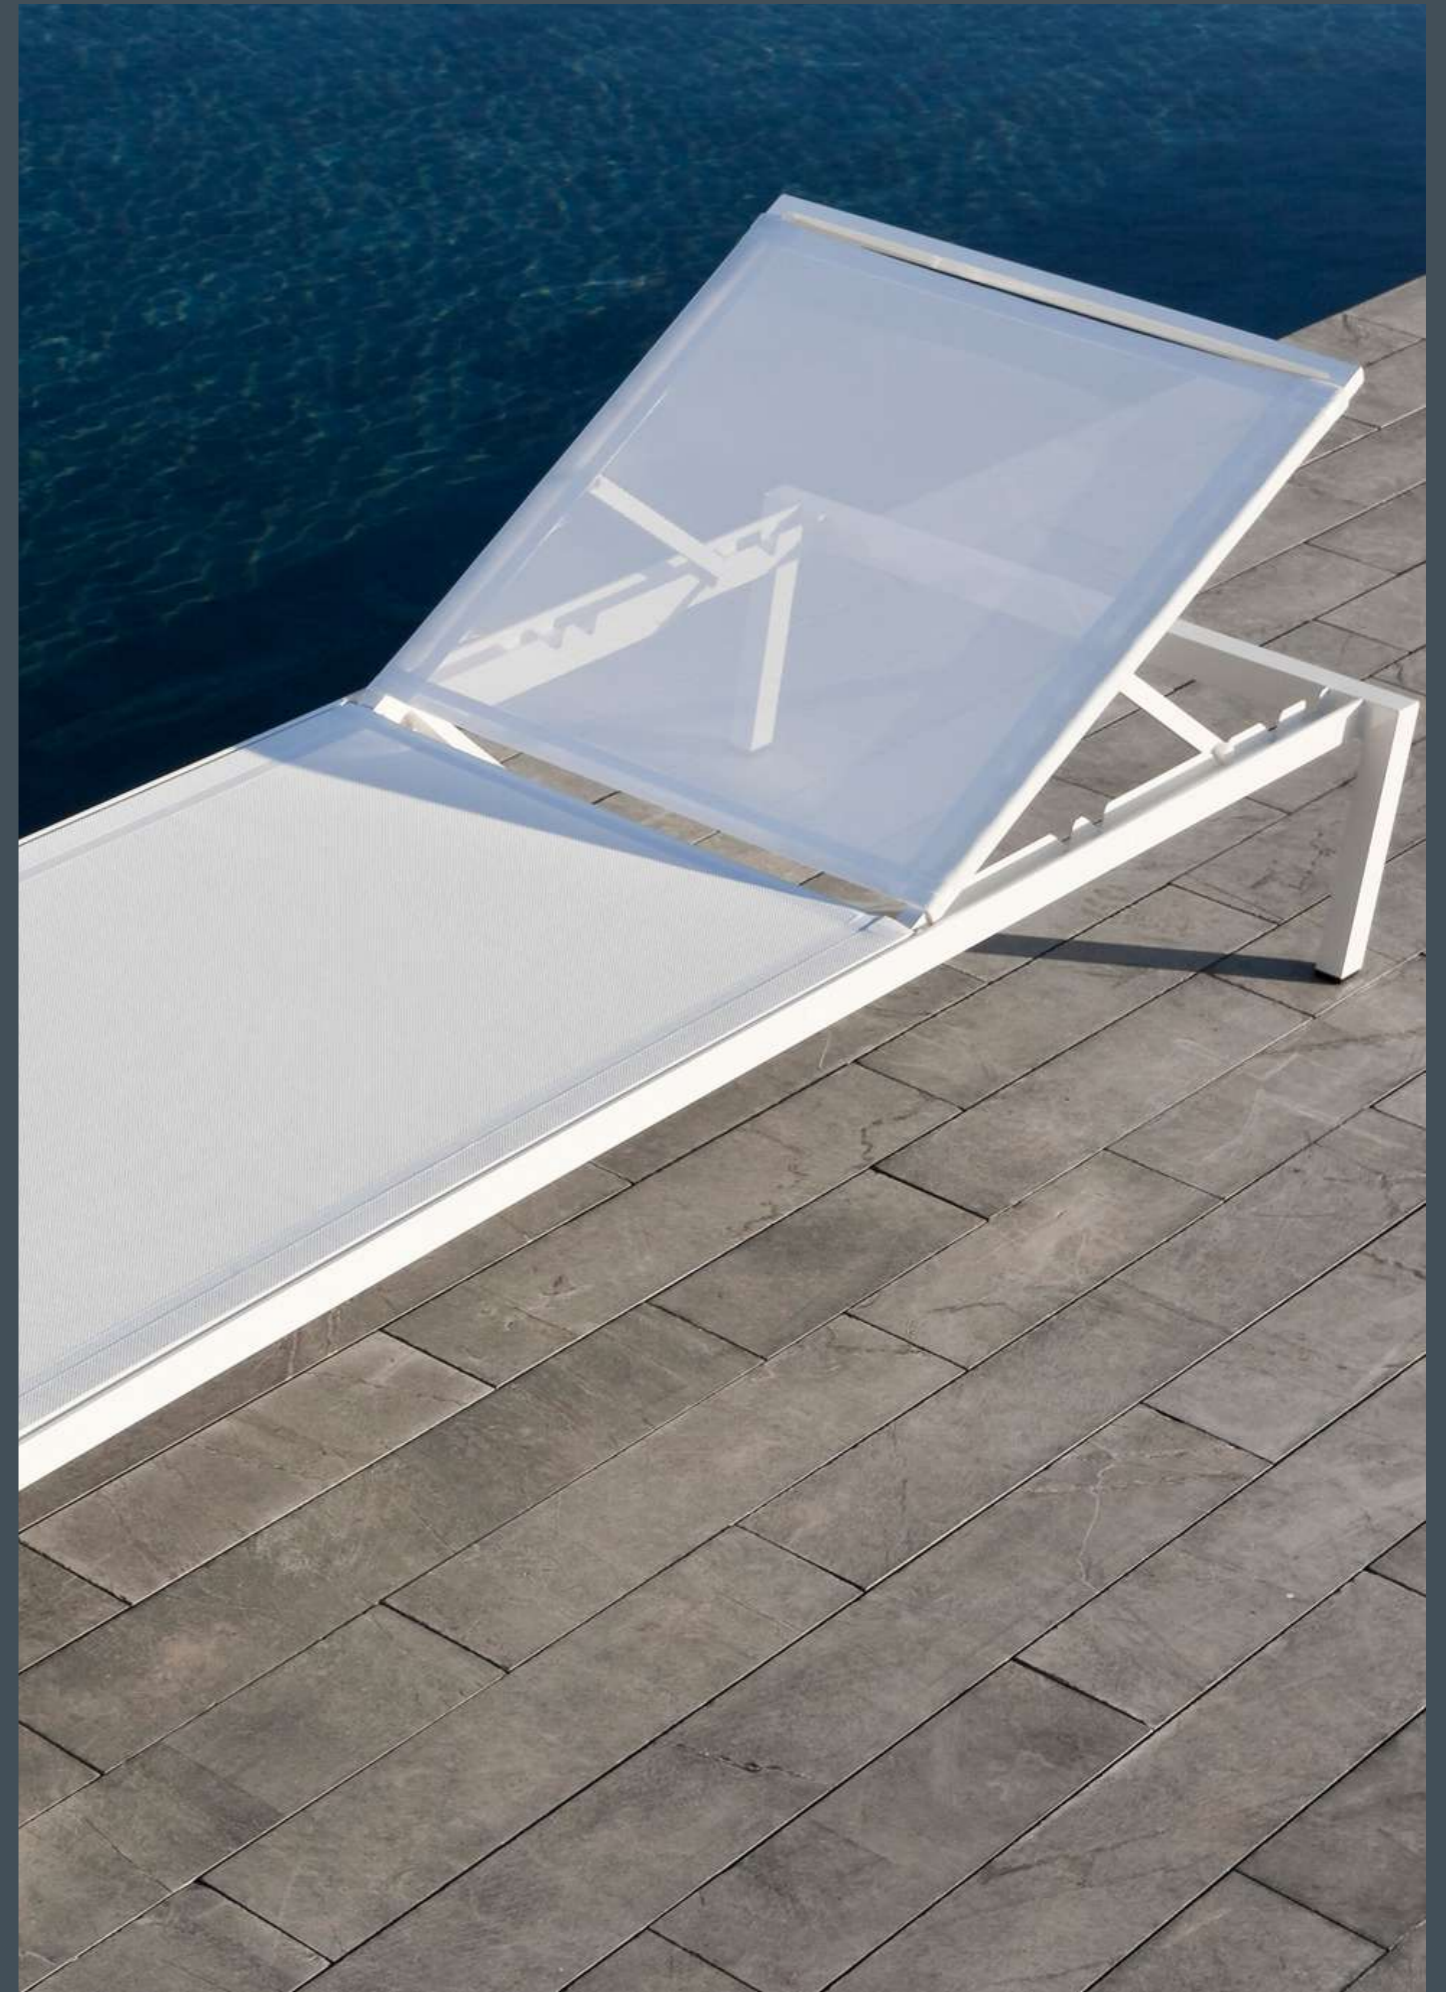

club by Andrés Bluth

The Club Collection is a sleek and elegant concept defined by clean lines and sharp angles, featuring a chair, lounge, hammock, and stool. Its simple and versatile design fits seamlessly into both classic and contemporary settings. Inspired by traditional Mediterranean gaudulas, the CLUB hammock also influences the design of the reclining lounge, stackable chair, and cube-shaped tables and stools.

La Colección Club es un concepto sobrio y elegante de líneas rectas y ángulos marcados, que incluye silla, tumbona, hamaca y taburete. Su diseño simple y versátil se adapta a distintos ambientes, desde clásicos hasta vanguardistas. Inspirada en las tradicionales gaudulas mediterráneas, la hamaca CLUB influye también en las formas de la tumbona reclinable, la silla apilable y los muebles en forma de cubo.

club
architectural inspiration