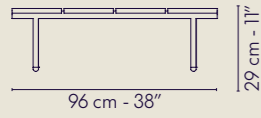

Nami low table 96x96x29

Frame colour	Color chasis	28750--70
Waterproof cover	Funda impermeable	287590025