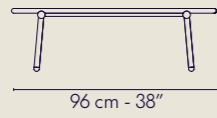

Nami mesa baja 96x96x29

Frame colour	Color chasis	28750--70
Waterproof cover	Funda impermeable	287590025