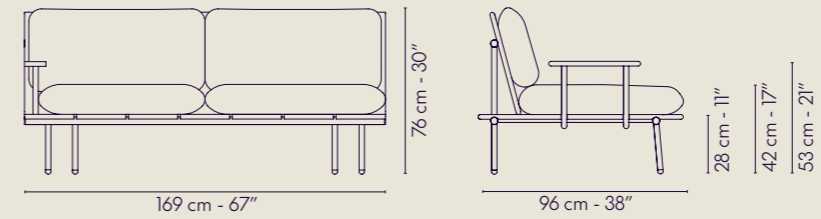

Nami 2 seater sofa right armrest

Nami sofá 2 pl. brazo derecho

Frame colour	Color chasis	2821700--
Seat and back cushion		
A fabric	Tejido A	2821717--
B fabric	Tejido B	2821717--
C fabric	Tejido C	2821717--
D fabric	Tejido D	2821717--
COM fabric	Tejido cliente	282171799
Waterproof cover	Funda impermeable	282290025