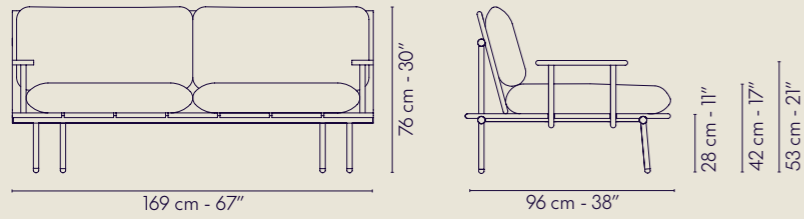

Nami 2 seater sofa with armrests

Nami sofá 2 pl. con brazos

Frame colour	Color chasis	2821800--
Seat and back cushion		
A fabric	Tejido A	2821817--
B fabric	Tejido B	2821817--
C fabric	Tejido C	2821817--
D fabric	Tejido D	2821817--
COM fabric	Tejido cliente	282181799
Waterproof cover	Funda impermeable	282290025