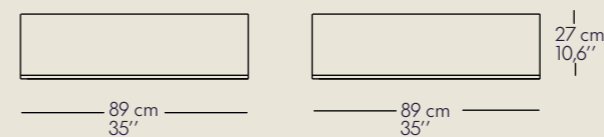

Mood XL low table module (transparent glass included)

Alum. base color / A fabric	Color base alum. / Tejido A	23703--/--
Alum. base color / B fabric	Color base alum. / Tejido B	23703--/--
Alum. base color / C fabric	Color base alum. / Tejido C	23703--/--
Alum. base color / D fabric	Color base alum. / Tejido D	23703--/--
Alum. base color / COM fabric	Color base alum. / Tejido cliente	23703--/99
Waterproof cover	Funda impermeable	237090025

Mood XL módulo mesa baja (incluye cristal transparente)

Color base alum. / Tejido A	23703--/--
Color base alum. / Tejido B	23703--/--
Color base alum. / Tejido C	23703--/--
Color base alum. / Tejido D	23703--/--
Color base alum. / Tejido cliente	23703--/99
Funda impermeable	237090025