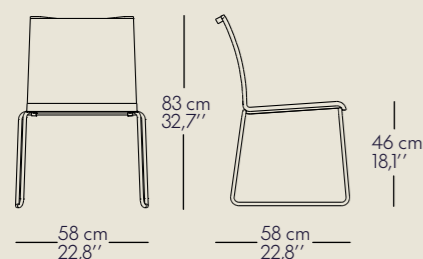

club collection

Club chair	Club silla	
White texture / white sun (sling)	White texture / white sun (sling)	031102211
Grafito antracita / black antracita (sling)	Grafito antracita / black antracita (sling)	031105410
Waterproof cover (funda impermeable)		031190025