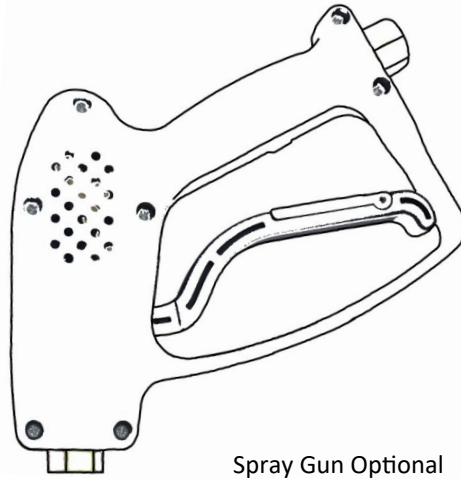

Hydrus NPT™ | 4" Pressure Washer & Wet Vacuum Accessory | 3300 PSI, 3 GPM, 200° F Max.

Specifications	
Manufacturer	Hydradaptor® LLC
Model	Hydrus NPT™
Part #	HYD-NPT
UPC #	195893032525
Material	ABS, ZN, SS, EPDM, PP and PVC
Weight	14.4 oz.
Dimensions	10" L x 5.25" H x 4" W
Country Origin	USA
Fitting	1/4" MNPT (locked)
Spray Nozzle	Standard: 1/4" MEG, Fan 40°, 3 GPM
Optional	0°, 15°, or 25° Spray 1.5, 2.0, or 2.5 GPM 3/8" Hex Connection
Ratings (Max.)	3300 PSI, 3 GPM*, 200° F
Color	Black
Returns	30 Days
Warranty	1 Year

Spray Gun Optional

U.S. Patent 11,737,634 B1

Double-brushed, Inner-slotted

- Tile & Grout, Brick, Stone
- Concrete, Stucco, Siding
- Decks, Mats, Canvas, Pools
- Patios, Balconies, Lanais
- Garages, Shops, Kitchens
- Bathrooms, Walls, Floors
- Indoor & Outdoor Use