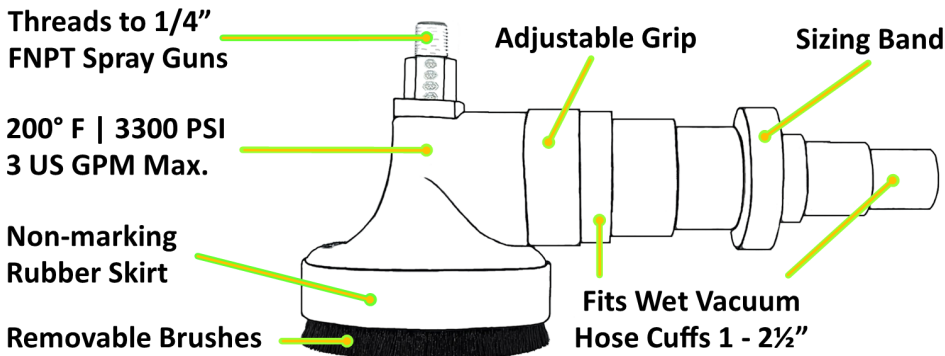

Hydrus NPT™