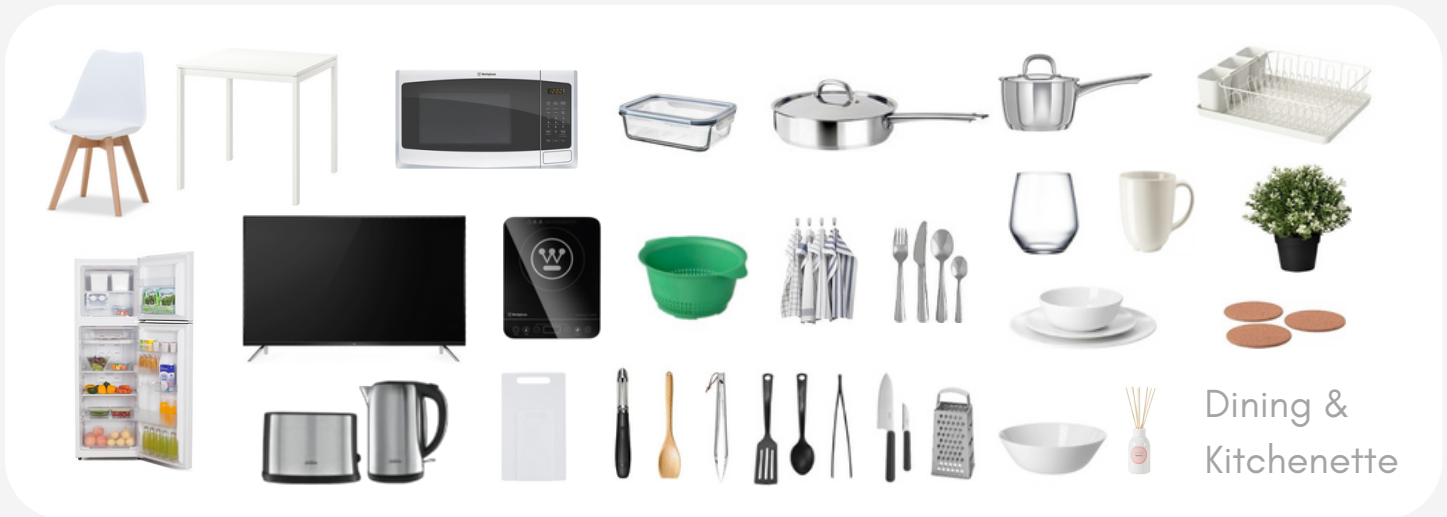

Items are example only and may vary due to availability and package selection

MIDDLE ROAD FURNITURE PACKAGE - DELUXE

Inclusions - Common Area

- Dining and/or Seating Arrangement
- Framed Art Work (1-2)
- 2 x 7kg Washing Machines
- Cleaning Package (mop, broom, pan)
- Dyson Stick Vacuum
- Ironing Board and Laundry Basket
- Clock and Mirror
- Decor inc plants
- Doormat

Deluxe Packages are unique, a comprehensive interior styling service.

Inclusions - Suites x 5

- Real Timber Queen Bed
- Quality Mattress
- Side Table with Lamp
- Fabric 2 Seater Sofa (160-180cm)
- 3 Pce Dining Set
- Coffee Table
- Wall Mounted 50" HD TV (tuned)
- Plug in Induction Hotplate
- Stainless Steel Toaster & Kettle
- 4L Air fryer
- ~23L Microwave
 - (Stainless Steel or black)
- ~200L Top Mount Fridge/Freezer
 - (Stainless Steel or black)
- Cook Ready Kitchen
 - (pot, pan, utensils crockery, cork etc)
- Dish-drainer
- Framed art work (2)
- Rug (on hard floors)
- Intimate Decor inc plants
- Styling Service for 2 suites

Items are example only and may vary due to availability and design

MIDDLE ROAD

FURNITURE - EXAMPLE INVENTORY

Common Area/Entry & Laundry

Items are example only and may vary due to availability and package selection

Dining & Kitchenette

Items are example only and may vary due to availability and package selection

Living & Bedroom