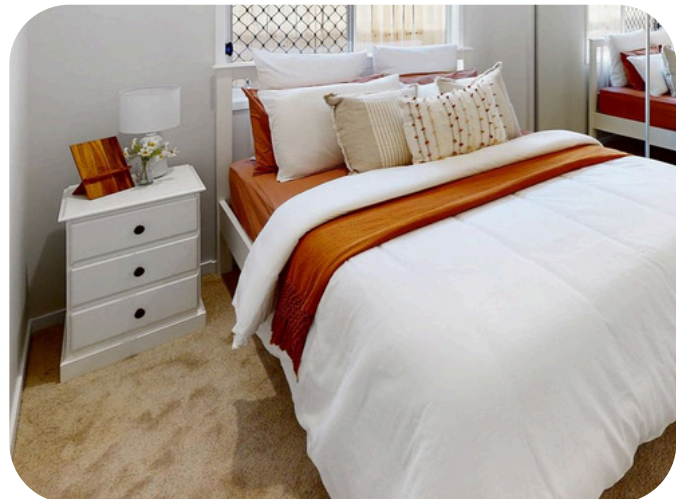

Warranty

We'll take care of all warranty claims