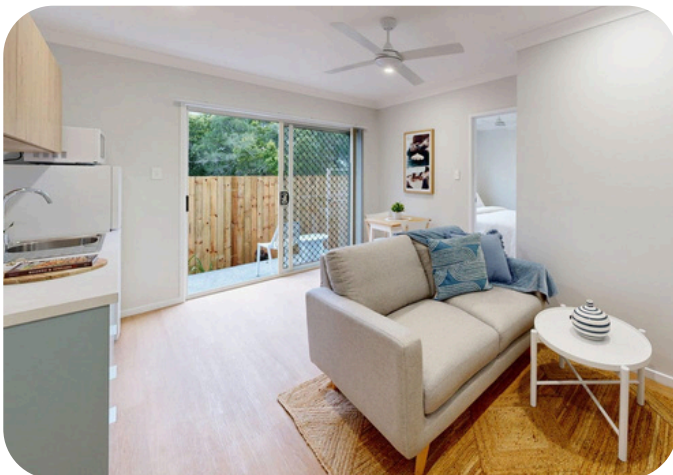

- Double Bed
- Mattress
- Side Table with Lamp
- Fabric 2 Seater Sofa (140cm)
- 3 Pce Dining Set
- Wire Storage Side Table
- Wall Mounted 40" HD TV (tuned)
- Plug in Induction Hotplate
- Stainless Steel Toaster & Kettle
- ~23L Microwave (White)
- ~200L Top Mount Fridge/Freezer (White)
- Cook Ready Kitchen (pot, pan, utensils crockery, cork etc)
- Dish-drainer

MIDDLE ROAD

FURNITURE PACKAGE - COMPLETE

Complete package is for the conscientious investor; more style, added comfort and upgraded inclusions.

Inclusions - Common Area

- Dining and/or Seating Arrangement
- Framed Art Work (1)
- 2 x 7kg Washing Machines
- Cleaning Package (mop, vac, broom, pan)
- Ironing Board and Laundry Basket
- Clock and Mirror
- Decor inc plants
- Doormat

Inclusions - Suites x 5

- Real Timber Double Bed
- Quality Mattress
- Side Table with Lamp
- Fabric 2 Seater Sofa (140-160cm)
- 3 Pce Dining Set
- Coffee Table
- Wall Mounted 43" HD TV (tuned)
- Plug in Induction Hotplate
- Stainless Steel Toaster & Kettle
- ~23L Microwave (White)
- ~200L Top Mount Fridge/Freezer (White)
- Cook Ready Kitchen (pot, pan, utensils crockery, cork etc)
- Dish-drainer
- Framed art work (1)
- Rug (on hard floors)
- Decor inc plants

Deluxe Packages are unique, a comprehensive interior styling service.

Inclusions - Suites x 5

- Real Timber Queen Bed
- Quality Mattress
- Side Table with Lamp
- Fabric 2 Seater Sofa (160-180cm)
- 3 Pce Dining Set
- Coffee Table
- Wall Mounted 50" HD TV (tuned)
- Plug in Induction Hotplate
- Stainless Steel Toaster & Kettle
- 4L Air fryer
- ~23L Microwave
 - (Stainless Steel or black)
- ~200L Top Mount Fridge/Freezer
 - (Stainless Steel or black)
- Cook Ready Kitchen
 - (pot, pan, utensils crockery, cork etc)
- Dish-drainer
- Framed art work (2)
- Rug (on hard floors)
- Intimate Decor inc plants
- Styling Service for 2 suites