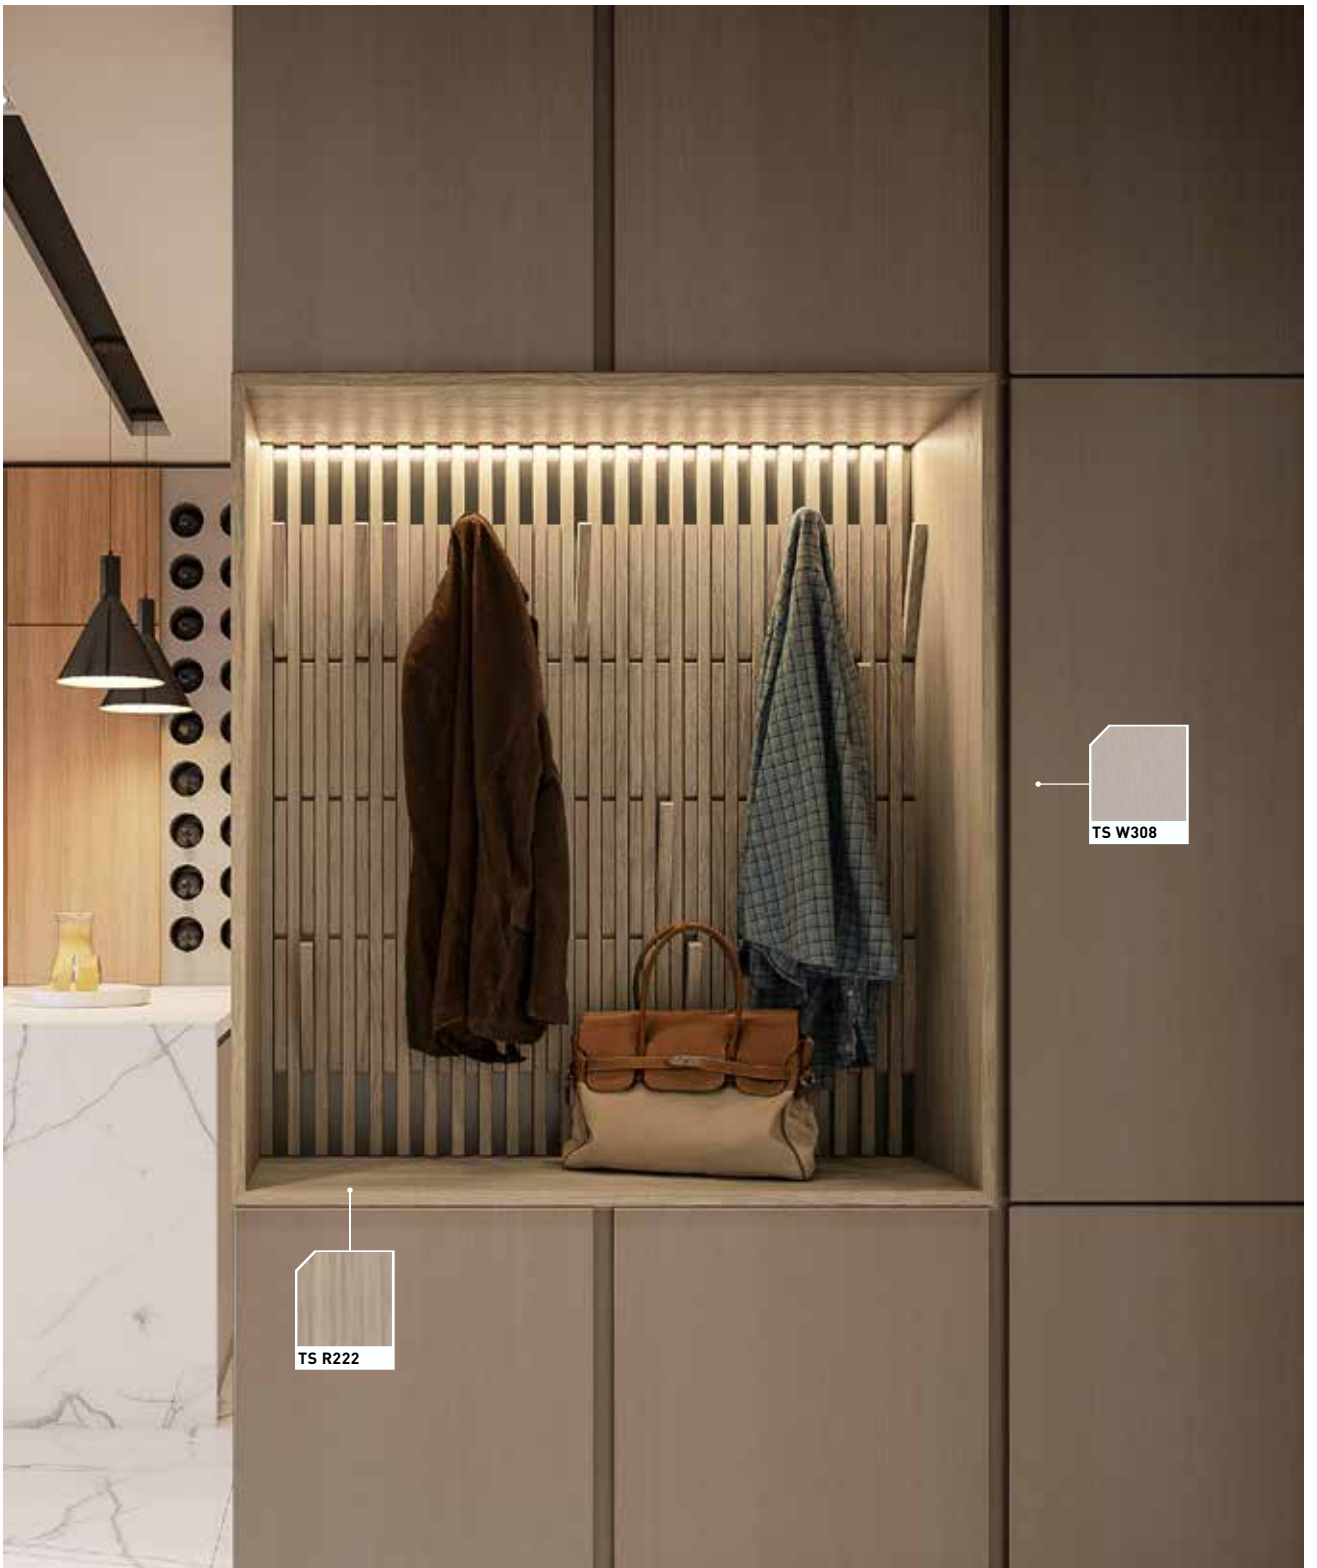

TS R222

TS W308