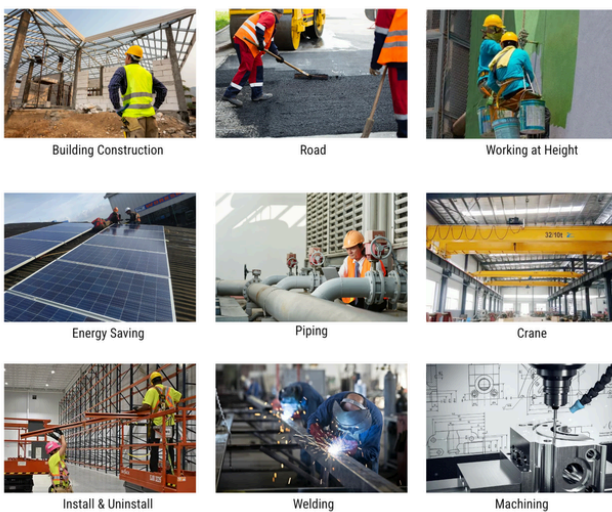

## Construction and Infrastructure Support Services

At Mutomo, we provide expert construction and civil engineering services, delivering high-quality solutions for a diverse range of projects.

Whether you're building new infrastructure, upgrading existing facilities, or undertaking complex civil engineering tasks, we offer end-to-end services designed to meet your specific needs.