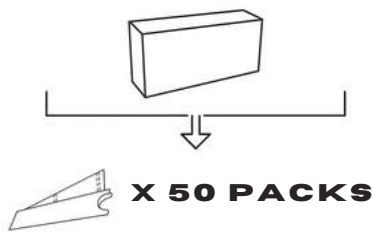

THRICE A DAY COLLECTION