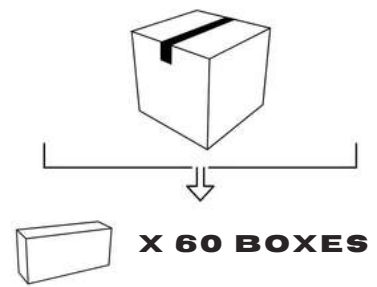

THRICE A DAY COLLECTION