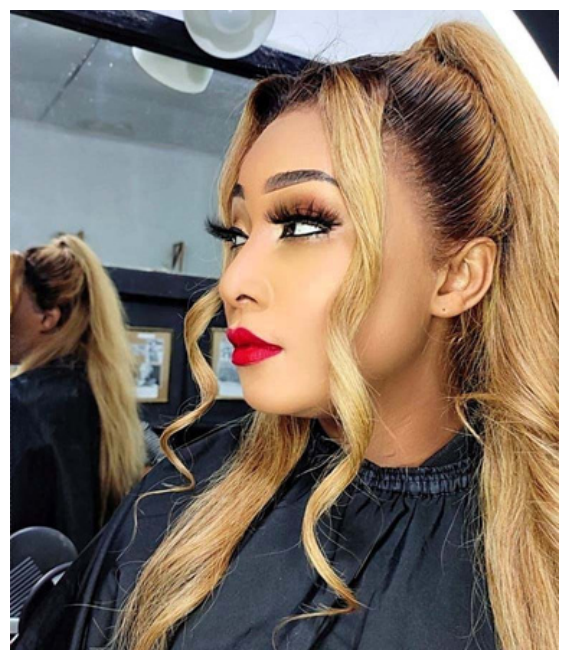

WIG SERVICES

2023 PRICE LIST

EVERYDAY GLAM & PHOTOSHOOTS

2023 PRICE LIST

We want to make looking and feeling good affordable for you.
 We want to help you express your inner beauty.
 Which is why we offer our customers quality service at an affordable price.
 We are Blantyre's leading Wig Salon.