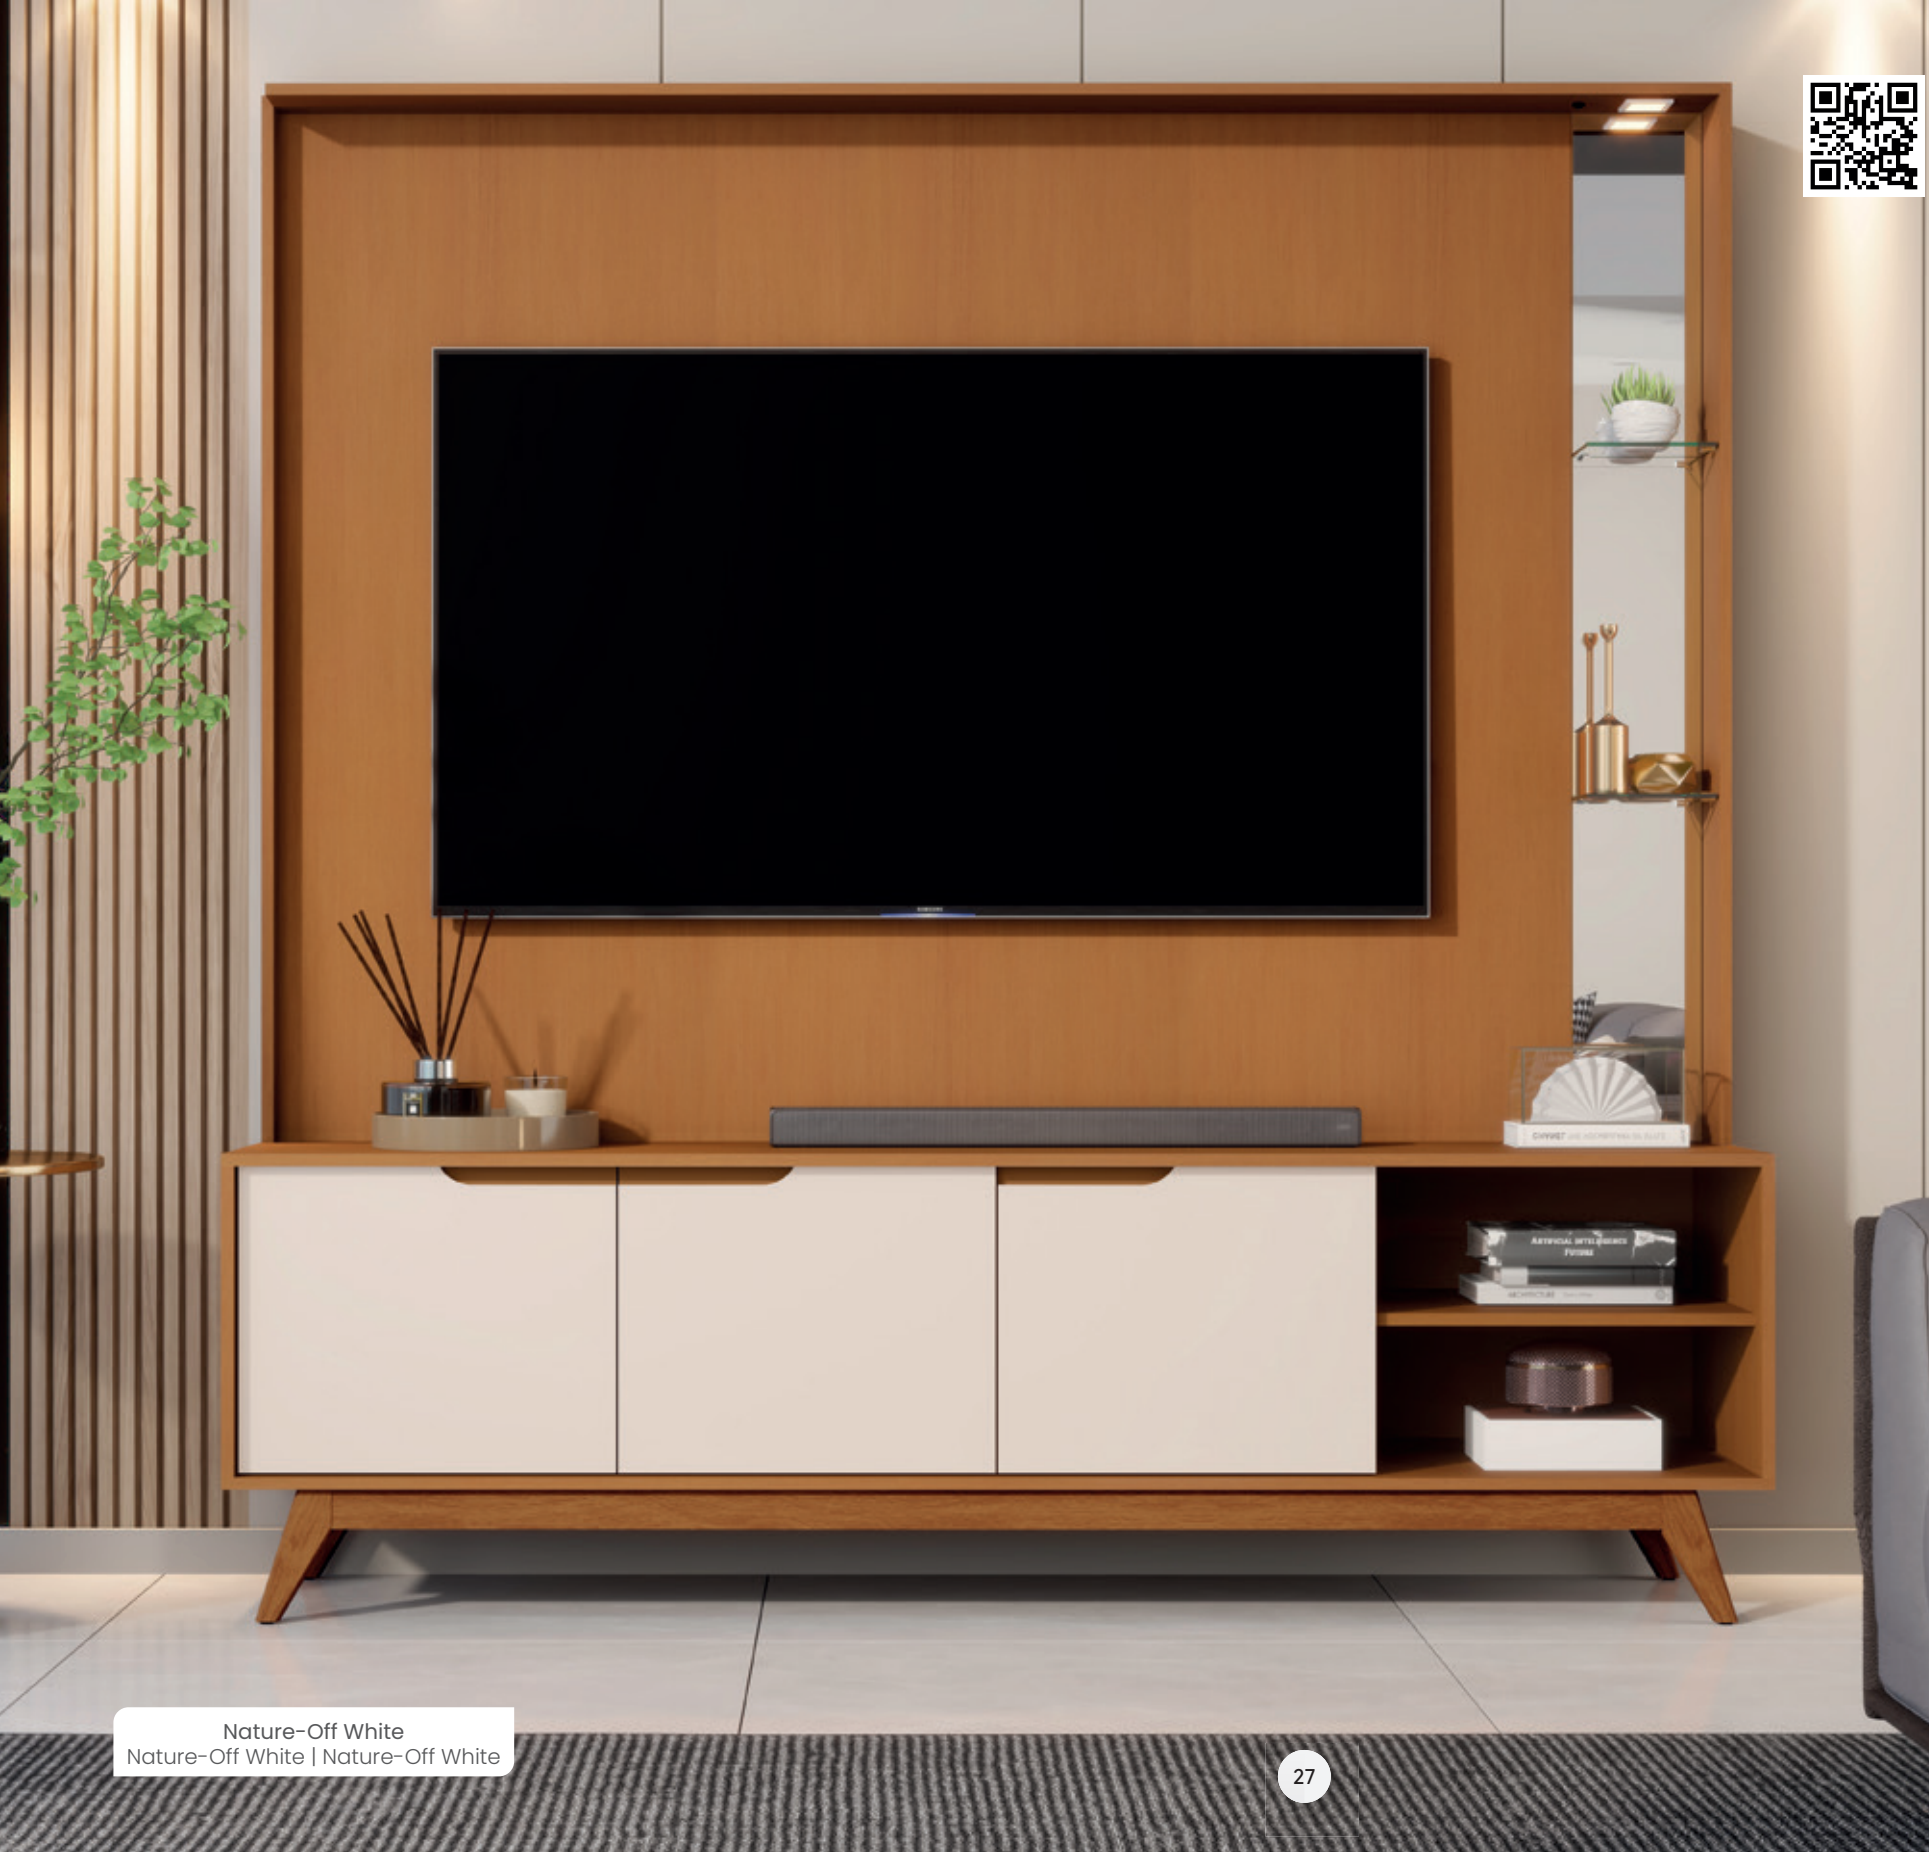

Nature-Off White
Nature-Off White | Nature-Off White