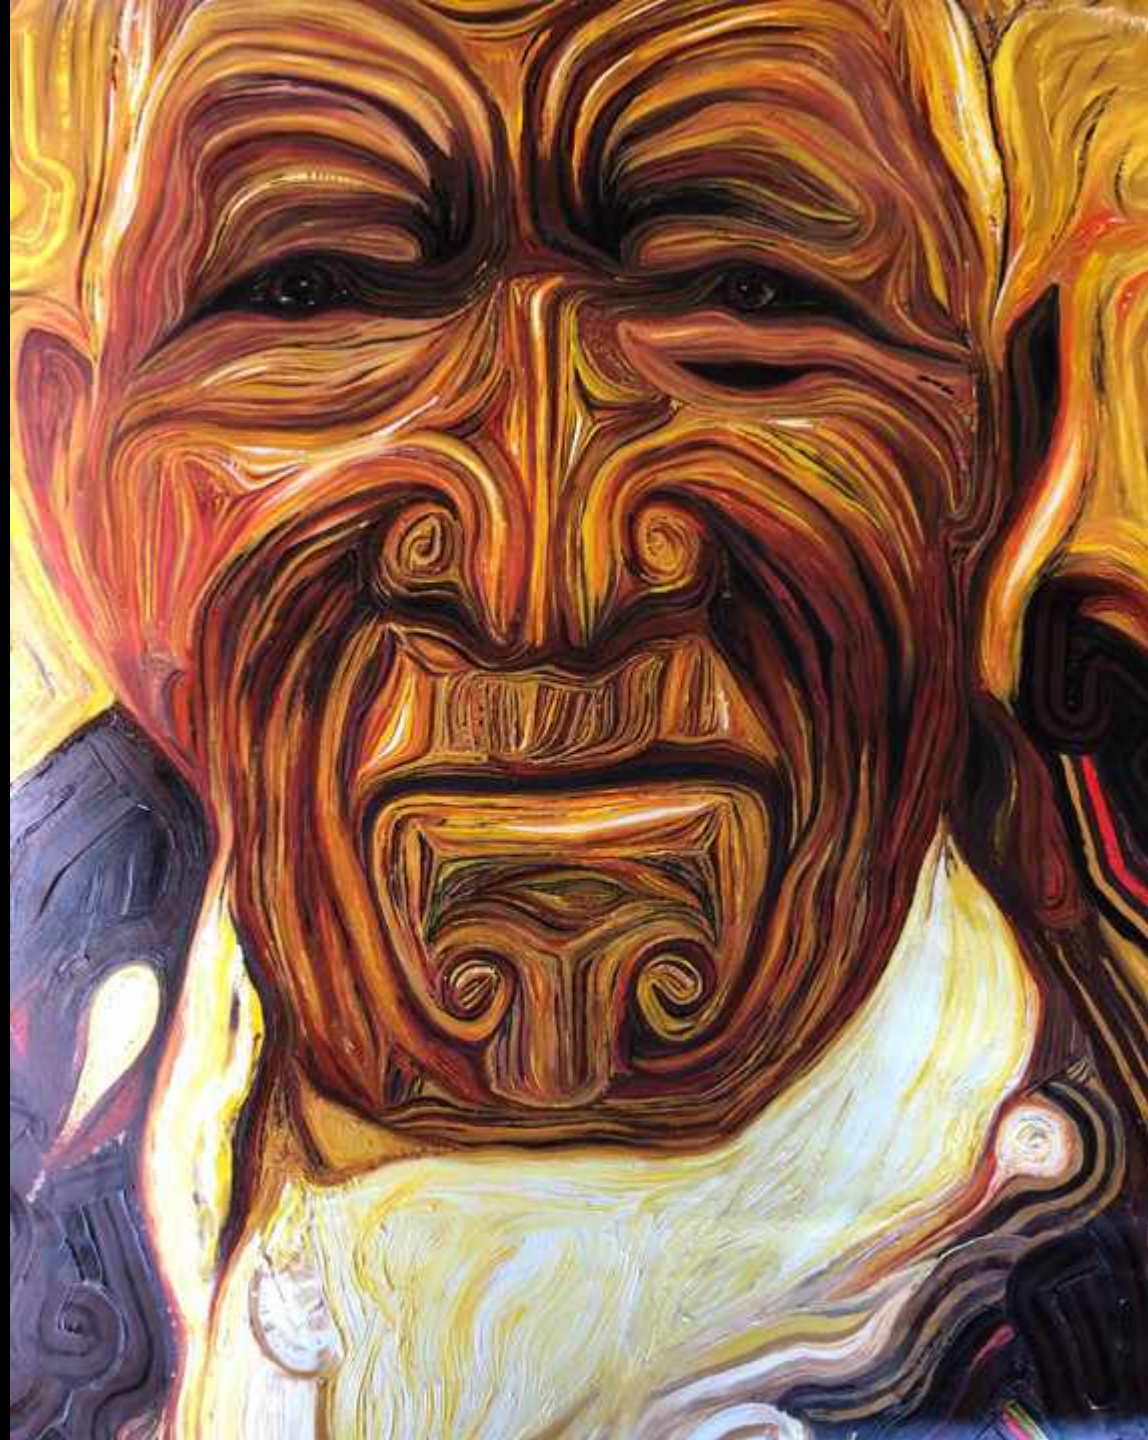

FLOSS  
FLEURY  
ART

FACES OF  
NEW ZEALAND

# THE PEACE KING

THE SLEEPWALKING  
WOMAN

# THE SLEEPWALKING WOMAN

MOANA LISA

An abstract painting of a woman's face, rendered in shades of green, yellow, and black. The brushstrokes are thick and expressive, creating a sense of movement and depth. The face is the central focus, with the eyes and mouth area being particularly dark and defined. The background is a mix of dark and light green, suggesting a natural or organic form.