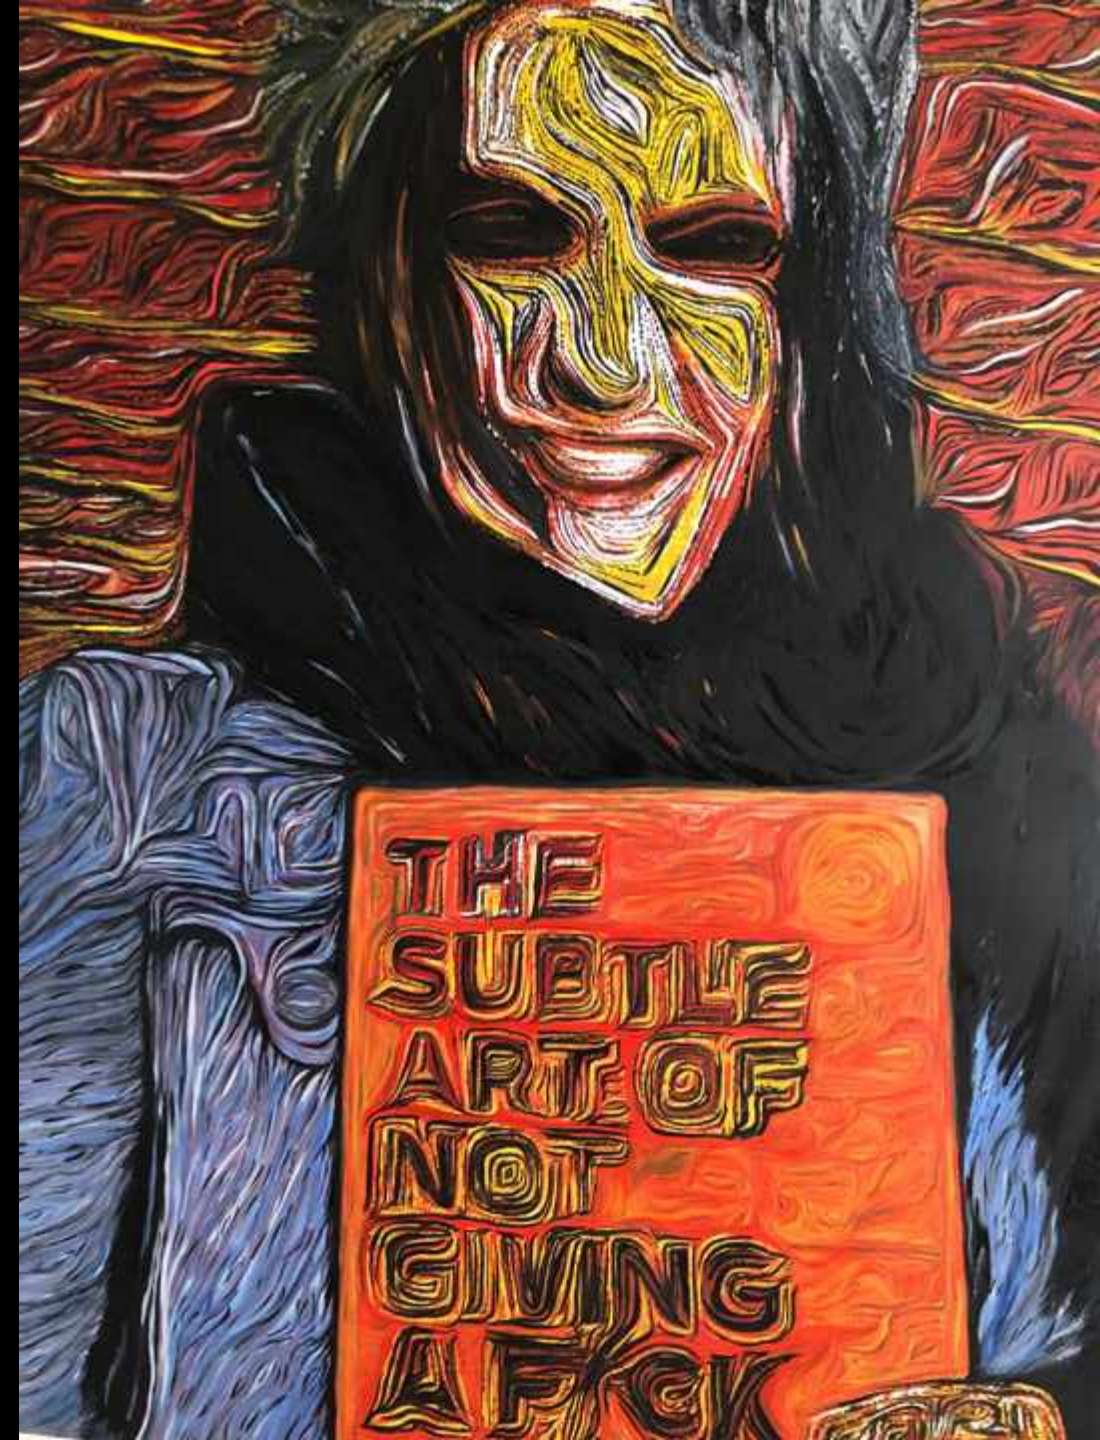

THE SUBTLE ART OF NOT GIVING A FUCK