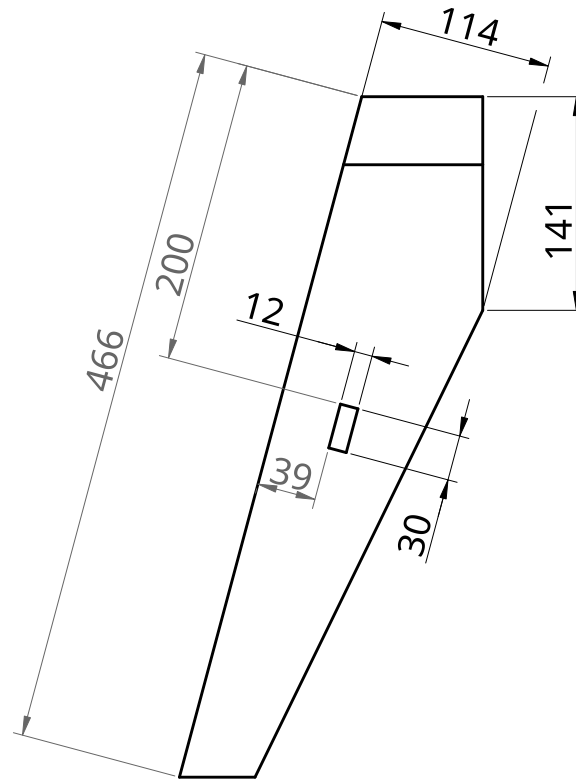

UNLESS OTHERWISE SPECIFIED,
DIMENSIONS ARE IN MILLIMETERS

Item	Quantity	Description
1	9	Top pieces. (White/Red deal. 25x50x400 PAR 21x45 finished)
2	12	Stool Spacer Square end (White/Red deal. 25mmx50mm PAR)
3	2	Bench Leg (White/Red deal.)
4	2	Bench Leg (White/Red deal.)
5	2	Cross brace 247mm long (White/Red deal. 50mmx25mm PAR)

Exploded View

UNLESS OTHERWISE SPECIFIED,
DIMENSIONS ARE IN MILLIMETERS

Stool Part details

UNLESS OTHERWISE SPECIFIED,
DIMENSIONS ARE IN MILLIMETERS

Right hand Stool leg [2 off]

Left hand Stool leg [2 off]

Spacer [16 off]

Top Strips [11 off]

Cross Brace [2 off]