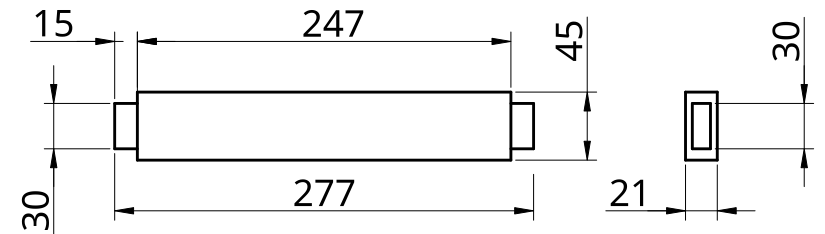

UNLESS OTHERWISE SPECIFIED,
DIMENSIONS ARE IN MILLIMETERS

Item	Quantity	Description
1	9	Top pieces. (White/Red deal. 25x50x400 PAR 21x45 finished)
2	12	Stool Spacer Square end (White/Red deal. 25mmx50mm PAR)
3	2	Bench Leg (White/Red deal.)
4	2	Bench Leg (White/Red deal.)
5	2	Cross brace 247mm long (White/Red deal. 50mmx25mm PAR)

Exploded View

UNLESS OTHERWISE SPECIFIED,
DIMENSIONS ARE IN MILLIMETERS

Stool Part details

UNLESS OTHERWISE SPECIFIED,
DIMENSIONS ARE IN MILLIMETERS

Right hand Stool leg [2 off]

Left hand Stool leg [2 off]

Spacer [16 off]

Top Strips [11 off]

Cross Brace [2 off]