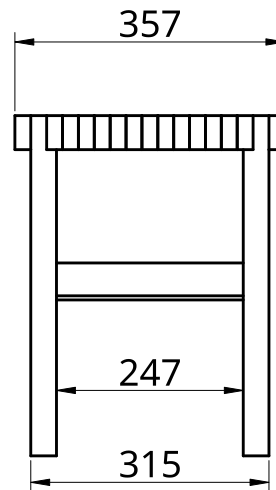

UNLESS OTHERWISE SPECIFIED,
DIMENSIONS ARE IN MILLIMETERS

Item	Quantity	Description
1	9	Top pieces. (White/Red deal. 25x50x400 PAR 21x45 finished)
2	12	Stool Spacer Square end (White/Red deal. 25mmx50mm PAR)
3	2	Bench Leg (White/Red deal.)
4	2	Bench Leg (White/Red deal.)
5	2	Cross brace 247mm long (White/Red deal. 50mmx25mm PAR)

Exploded View

UNLESS OTHERWISE SPECIFIED,
DIMENSIONS ARE IN MILLIMETERS

Stool Part details

UNLESS OTHERWISE SPECIFIED,
DIMENSIONS ARE IN MILLIMETERS

Right hand Stool leg [2 off]

Left hand Stool leg [2 off]

Spacer [16 off]

Top Strips [11 off]

Cross Brace [2 off]