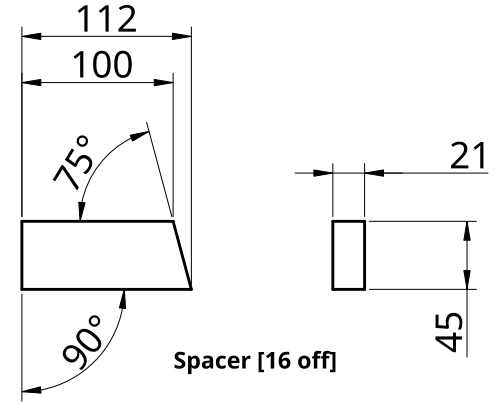

UNLESS OTHERWISE SPECIFIED,
DIMENSIONS ARE IN MILLIMETERS

Item	Quantity	Description
1	9	Top pieces. (White/Red deal. 25x50x400 PAR 21x45 finished)
2	12	Stool Spacer Square end (White/Red deal. 25mmx50mm PAR)
3	2	Bench Leg (White/Red deal.)
4	2	Bench Leg (White/Red deal.)
5	2	Cross brace 247mm long (White/Red deal. 50mmx25mm PAR)

Exploded View

UNLESS OTHERWISE SPECIFIED,
DIMENSIONS ARE IN MILLIMETERS

Stool Part details

UNLESS OTHERWISE SPECIFIED,
DIMENSIONS ARE IN MILLIMETERS

Right hand Stool leg [2 off]

Left hand Stool leg [2 off]

Spacer [16 off]

Top Strips [11 off]

Cross Brace [2 off]