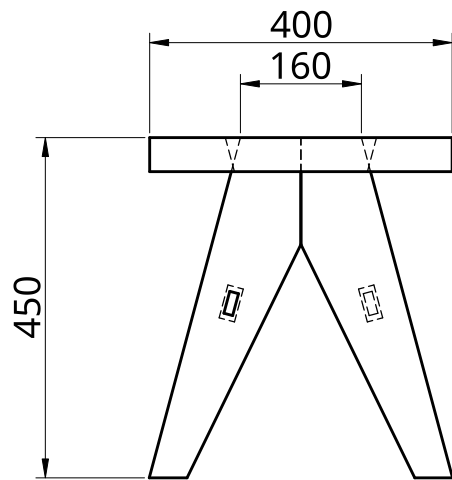

UNLESS OTHERWISE SPECIFIED,
DIMENSIONS ARE IN MILLIMETERS

Item	Quantity	Description
1	9	Top pieces. (White/Red deal. 25x50x400 PAR 21x45 finished)
2	12	Stool Spacer Square end (White/Red deal. 25mmx50mm PAR)
3	2	Bench Leg (White/Red deal.)
4	2	Bench Leg (White/Red deal.)
5	2	Cross brace 247mm long (White/Red deal. 50mmx25mm PAR)

Exploded View

UNLESS OTHERWISE SPECIFIED,
DIMENSIONS ARE IN MILLIMETERS

Stool Part details

UNLESS OTHERWISE SPECIFIED,
DIMENSIONS ARE IN MILLIMETERS

Right hand Stool leg [2 off]

Left hand Stool leg [2 off]

Spacer [16 off]

Top Strips [11 off]

Cross Brace [2 off]