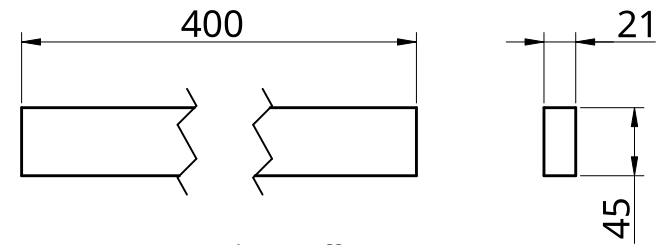

Top Strips [11 off]