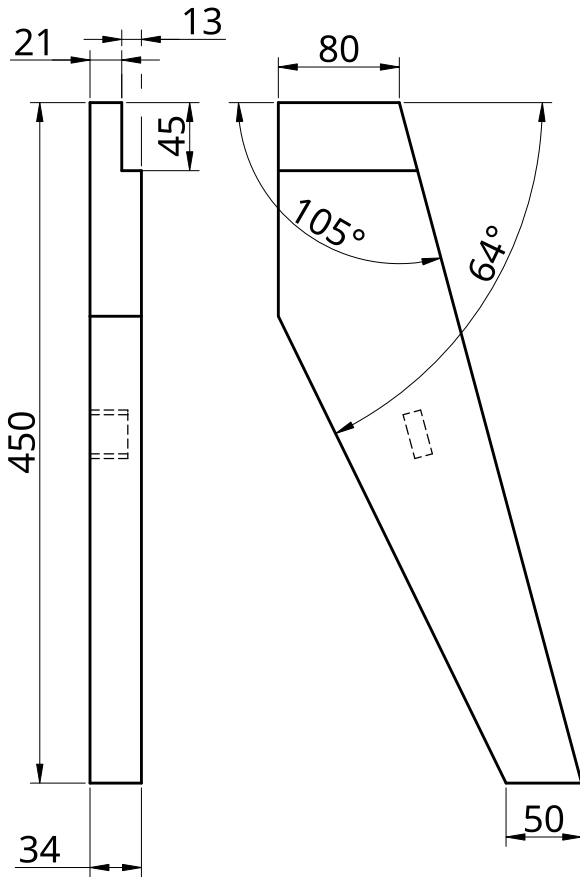

UNLESS OTHERWISE SPECIFIED,
DIMENSIONS ARE IN MILLIMETERS

Item	Quantity	Description
1	9	Top pieces. (White/Red deal. 25x50x400 PAR 21x45 finished)
2	12	Stool Spacer Square end (White/Red deal. 25mmx50mm PAR)
3	2	Bench Leg (White/Red deal.)
4	2	Bench Leg (White/Red deal.)
5	2	Cross brace 247mm long (White/Red deal. 50mmx25mm PAR)

Exploded View

UNLESS OTHERWISE SPECIFIED,
DIMENSIONS ARE IN MILLIMETERS

Stool Part details

UNLESS OTHERWISE SPECIFIED,
DIMENSIONS ARE IN MILLIMETERS

Right hand Stool leg [2 off]

Left hand Stool leg [2 off]

Spacer [16 off]

Top Strips [11 off]

Cross Brace [2 off]