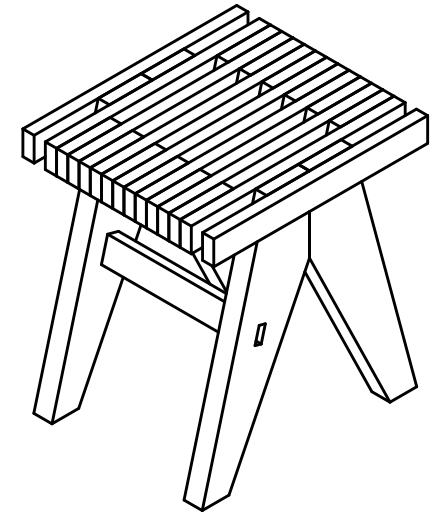

UNLESS OTHERWISE SPECIFIED,
DIMENSIONS ARE IN MILLIMETERS

Item	Quantity	Description
1	9	Top pieces. (White/Red deal. 25x50x400 PAR 21x45 finished)
2	12	Stool Spacer Square end (White/Red deal. 25mmx50mm PAR)
3	2	Bench Leg (White/Red deal.)
4	2	Bench Leg (White/Red deal.)
5	2	Cross brace 247mm long (White/Red deal. 50mmx25mm PAR)

Exploded View

UNLESS OTHERWISE SPECIFIED,
DIMENSIONS ARE IN MILLIMETERS

Stool Part details

UNLESS OTHERWISE SPECIFIED,
DIMENSIONS ARE IN MILLIMETERS

Right hand Stool leg [2 off]

Left hand Stool leg [2 off]