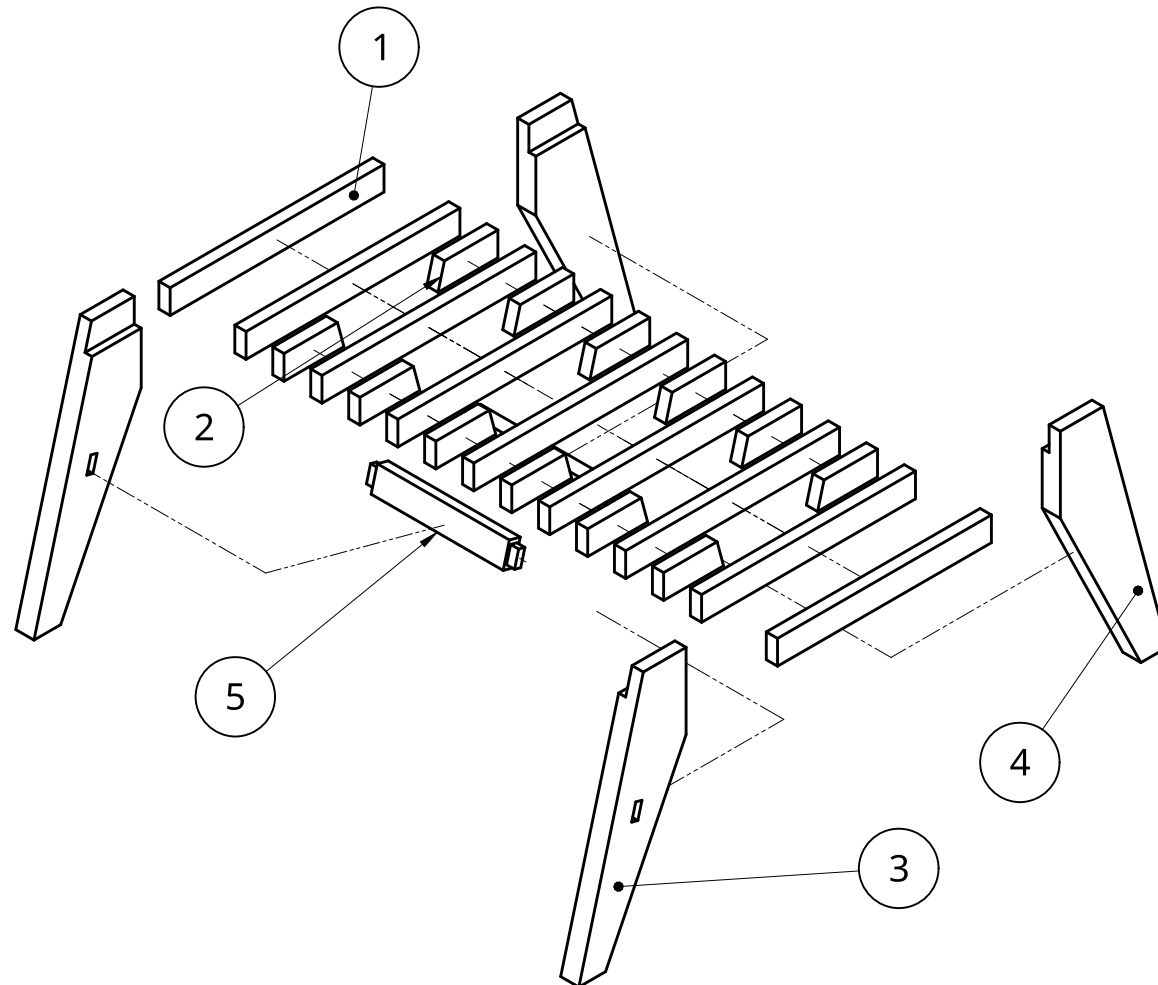

UNLESS OTHERWISE SPECIFIED,
DIMENSIONS ARE IN MILLIMETERS

Item	Quantity	Description
1	9	Top pieces. (White/Red deal. 25x50x400 PAR 21x45 finished)
2	12	Stool Spacer Square end (White/Red deal. 25mmx50mm PAR)
3	2	Bench Leg (White/Red deal.)
4	2	Bench Leg (White/Red deal.)
5	2	Cross brace 247mm long (White/Red deal. 50mmx25mm PAR)

Exploded View

UNLESS OTHERWISE SPECIFIED,
DIMENSIONS ARE IN MILLIMETERS

Stool Part details

UNLESS OTHERWISE SPECIFIED,
DIMENSIONS ARE IN MILLIMETERS

Right hand Stool leg [2 off]

Left hand Stool leg [2 off]

Spacer [16 off]

Top Strips [11 off]

Cross Brace [2 off]