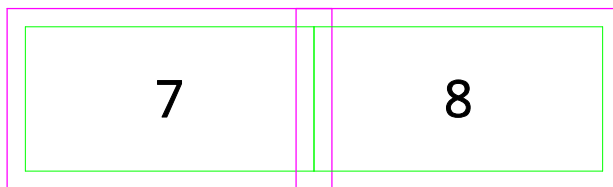

# Potato Chip Block

12.5" x 12.5" unfinished

12" x 12" finished

You'll need: 18 - 2.5" x 4.5" rectangles