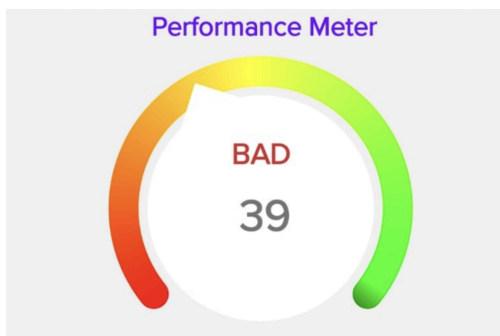

Vitok International Policy (01-Feb-2025)

Agency Commission:

- Streamer + sub-agent Commission
- Minimum withdrawal- 250000 beans
- 15% commission

Agency Score:

Agency should try to maintain score at least 75

Priority will be given to agencies who have higher score

Score = Total earning /No. of hosts submitted

So be careful while submitting hosts. If you submit a non-serious host your score will be impacted.

If you submit a host who does not know rules, your score will be impacted.

If your hosts are not active, your score will be impacted