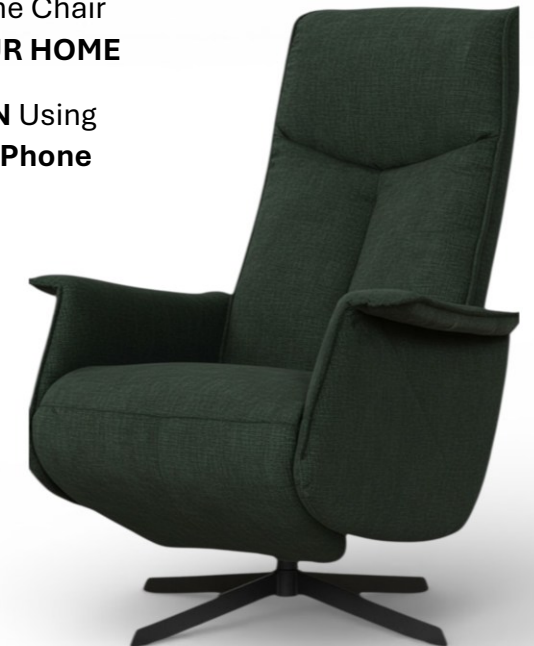

PRESTON

Total Height: 114 cm
Total Width: 76 cm
Back Height: 74 cm
Seat Height: 47 cm
Seat Width: 52 cm
Seat Depth: 54/96 cm

- Built-In Footrest
- Adjustable Headrest
- Reclining Back
- Gas-Spring Lock
- Swivel

Electric Version Available

See the Chair
At **YOUR HOME**

SCAN Using
Your **Phone**