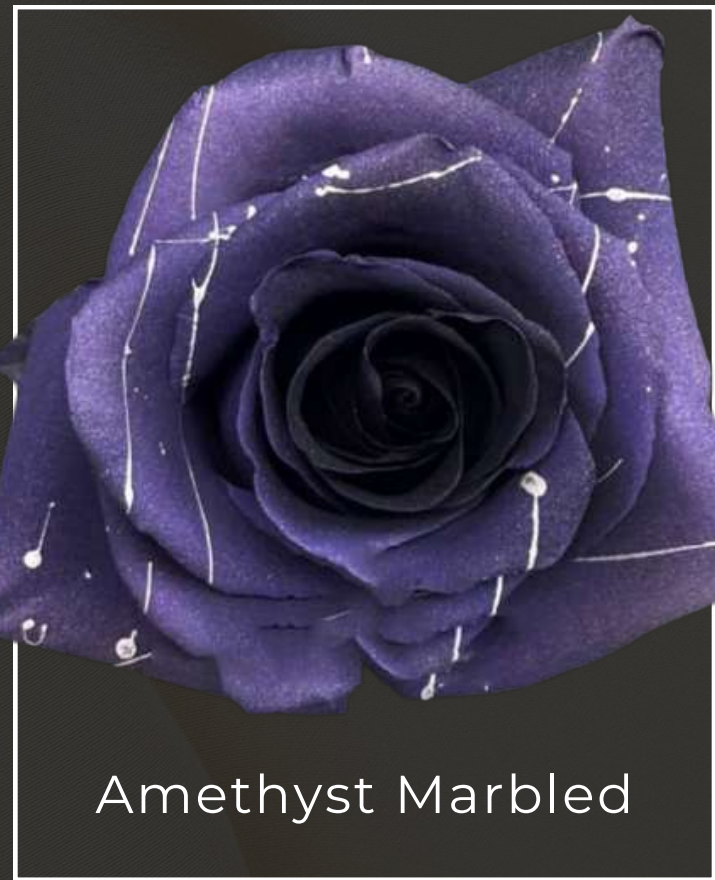

# TINTED ROSES

Mojito

Satin Peach

Cosmic Blue

Smooth Violet

Amethyst Marbled

White Purple