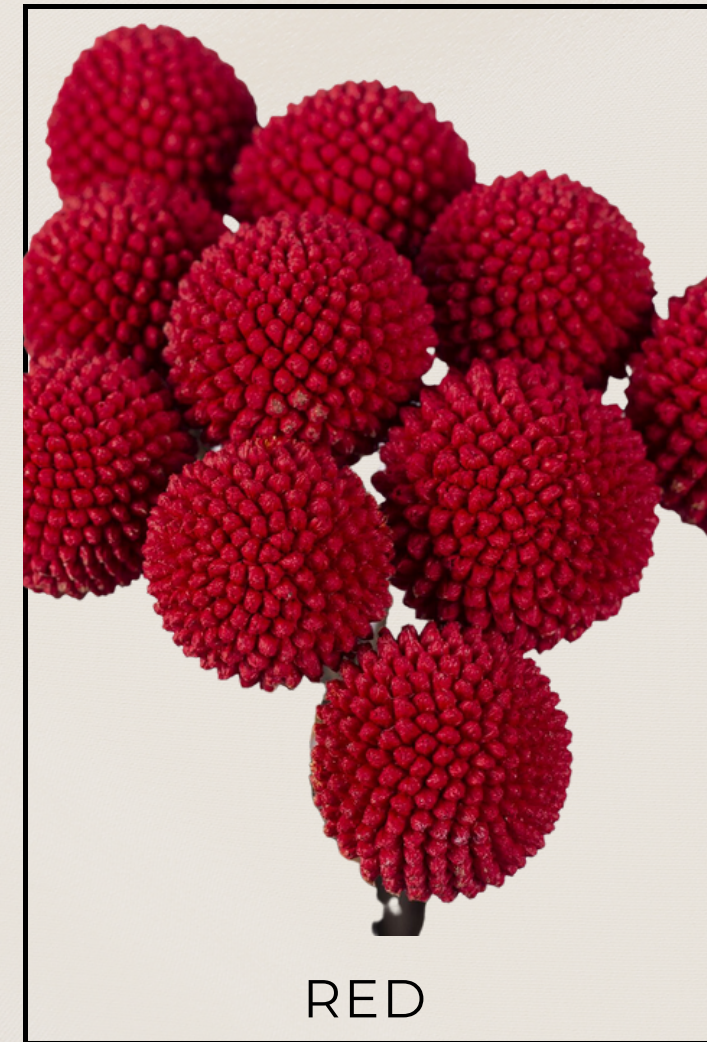

BLUE STREAM

SKY LIGHT

SCABIOSA

MILKY WHITE

LILAC

LIGHT PINK

DARK PURPLE

SCABIOSA

CHERRY VANILLA

BICOLOR PINK

CANDY

CRASPEDIA

WHITE

SILVER

RED

PURPLE

CRASPEDIA

YELLOW

GOLD

ORANGE

GREEN

www.naturalrepublicec.com

GERBERA

YELLOW