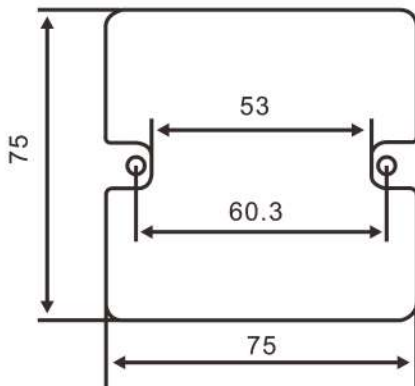

Prime Series

Minimalist White Design Switches and Outlets

Dimensions – Unit mm

Specifications

Range	Prime Series
Product Type	Light Switches and Sockets
Device Short Name	HWDP
Device Application	Lighting
Device Presentation	Complete Mechanism
Actuator	Rocker
Pilot Light	Neon
Number of Gang	Up to 6
Color Tint	White with glossy finish
Material	Polycarbonate Fire retardant
Device Mounting	Flush
Mounting Support	Wall Mounted
Fixing Mode	By screw
Rated Current	10A / 20A / 45A for switches – 13A / 15A / xx for sockets