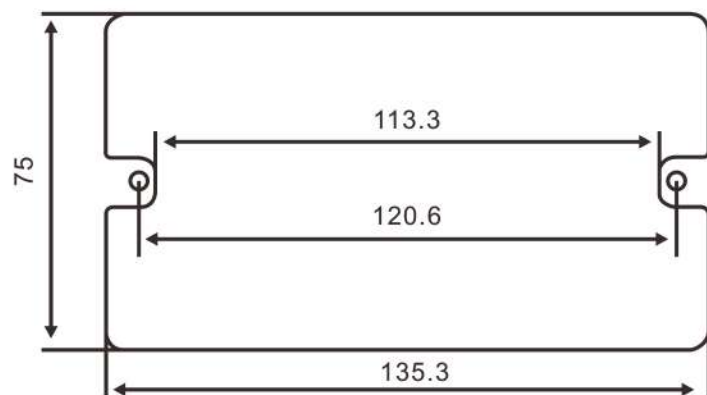

Prime Series

Minimalist White Design Switches and Outlets

Dimensions – Unit mm

Specifications

Range	Prime Series
Product Type	Light Switches and Sockets
Device Short Name	HWDP
Device Application	Lighting
Device Presentation	Complete Mechanism
Actuator	Rocker
Pilot Light	Neon
Number of Gang	Up to 6
Color Tint	White with glossy finish
Material	Polycarbonate Fire retardant
Device Mounting	Flush
Mounting Support	Wall Mounted
Fixing Mode	By screw
Rated Current	10A / 20A / 45A for switches – 13A / 15A / xx for sockets