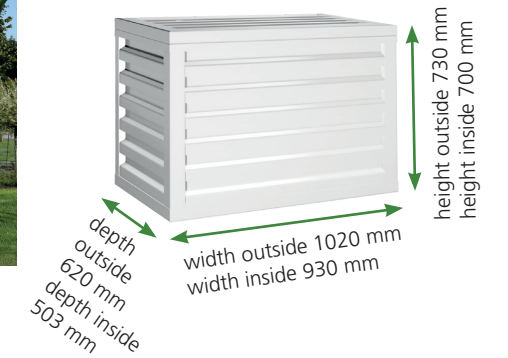

Climabox size S

Dimensions

Climabox size XL

Dimensions

Mounting options – for floor and wall mounting