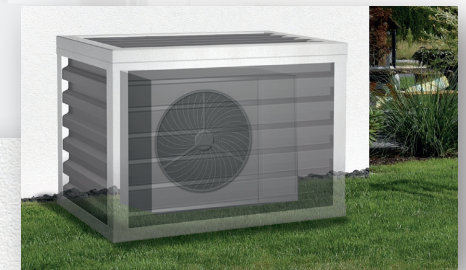

Product solutions from GHP made of aluminium.
Everything in the matching design.

Parcelbox

Garbagebox

Bikebox

Climatebox

Quality in aluminum from

Climatebox

Attractive cover for your
Air heat pump/air conditioning
made of aluminium

Cover in 2 different sizes

Advantages

✓ Premium Quality

through high-quality materials
aluminum profiles and aluminum side panels.
Powder coated for permanent color fastness

✓ Highventilation cross-sections

for the requirements of heat pumps
and air conditioners

✓ Suitable for floor and wall mounting

Available colors

grey RAL 9006 +
grey RAL 7016
powder coated

grey RAL 7016
powder coated

white
powder coated

other RAL colors
on request