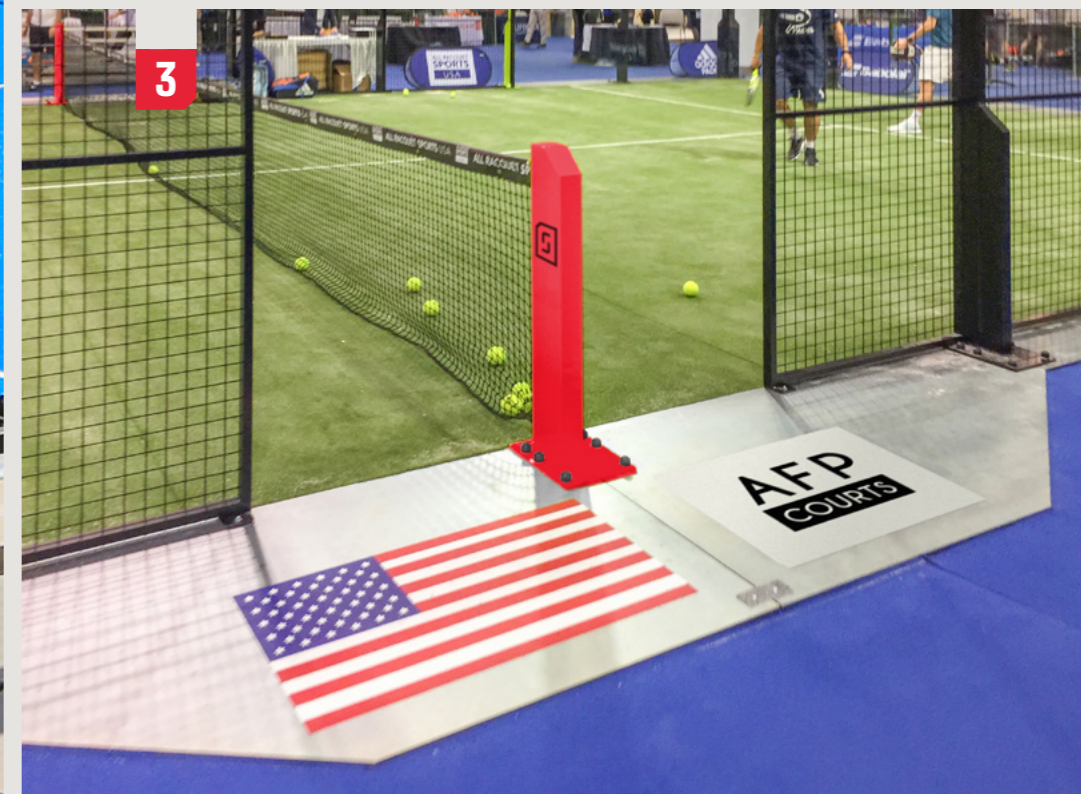

1. In a panoramic court

Plate kit valid for panoramic padel courts, whether competition models or not, covering the entire perimeter of the Padel court metallic structure.

2. In a reinforced pillars court

Plate kit designed for pillar courts, including reinforced models that will later be permanently installed in geographic areas with high wind speeds.

3. Portable safety union

Safety union adjoining the portable plates.