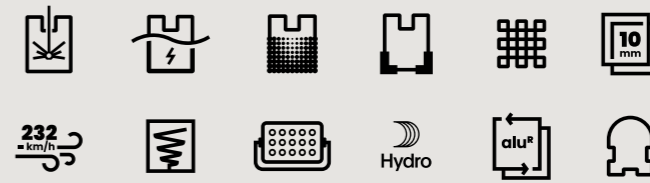

redsport ALUMINUM RF 3.0

The 3rd generation of outdoor aluminum padel courts:
tough, recyclable and eco-friendly

FEATURES Materials & Technologies

- › 2 to 1,7 mm aluminum exclusive profiles
- › Laser cut anchor plates
- › 12 mm anchor plates
- › No welding on all aluminum profiles
- › Cataphoresis treatment on all anchor plates
- › Anticorrosive paint in meshes and glass brackets
- › No drilling on pillars for meshes and brackets to avoid corrosion
- › Special bigger reinforcements in all the pillars plates
- › Anti-injury mesh
- › 10 mm tempered glass
- › AFP Turf. Certified by Instituto de Biomecánica (IBV)
- › AFP Lighting. 4x320 W / 4x200 W / 8x150 W
- › Hydro Restore recycled material