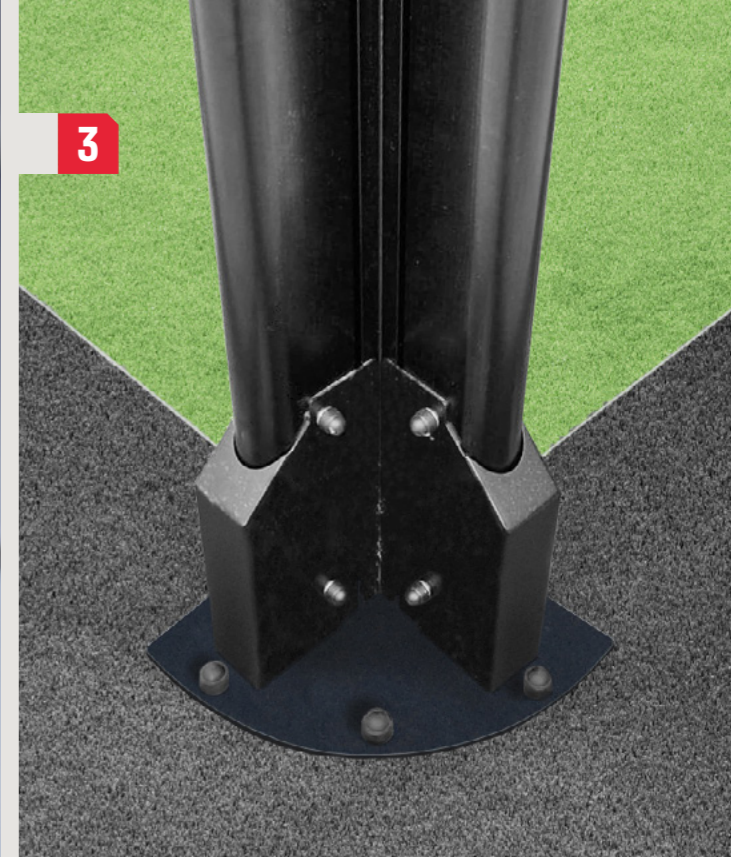

## 4. Mesh panels fixation

Aluminum staple type pieces used to connect the steel welded mesh with aluminum frames.

2

3

4