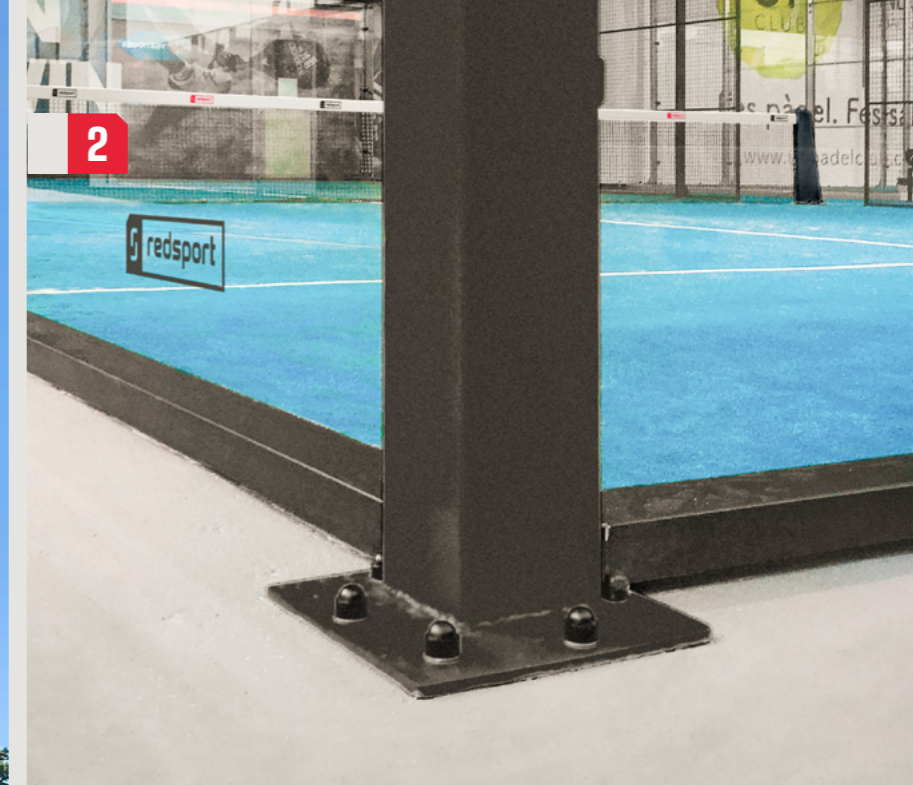

1

1. Panoramic lateral view

This court offers the viewers absolute visibility of the playing area not only in the background but also in the lateral, providing a game without limits to the players.

Special background structure made of pillars and crossbars, making this model the strongest outdoor panoramic court.

2. Corner pillar

150 × 150 × 3 mm corner pillars.

3. AFP Turf

Unique AFP Turf texturized monofilament fiber to guarantee a superior grip and consistent bounce across the whole courts.

2

3