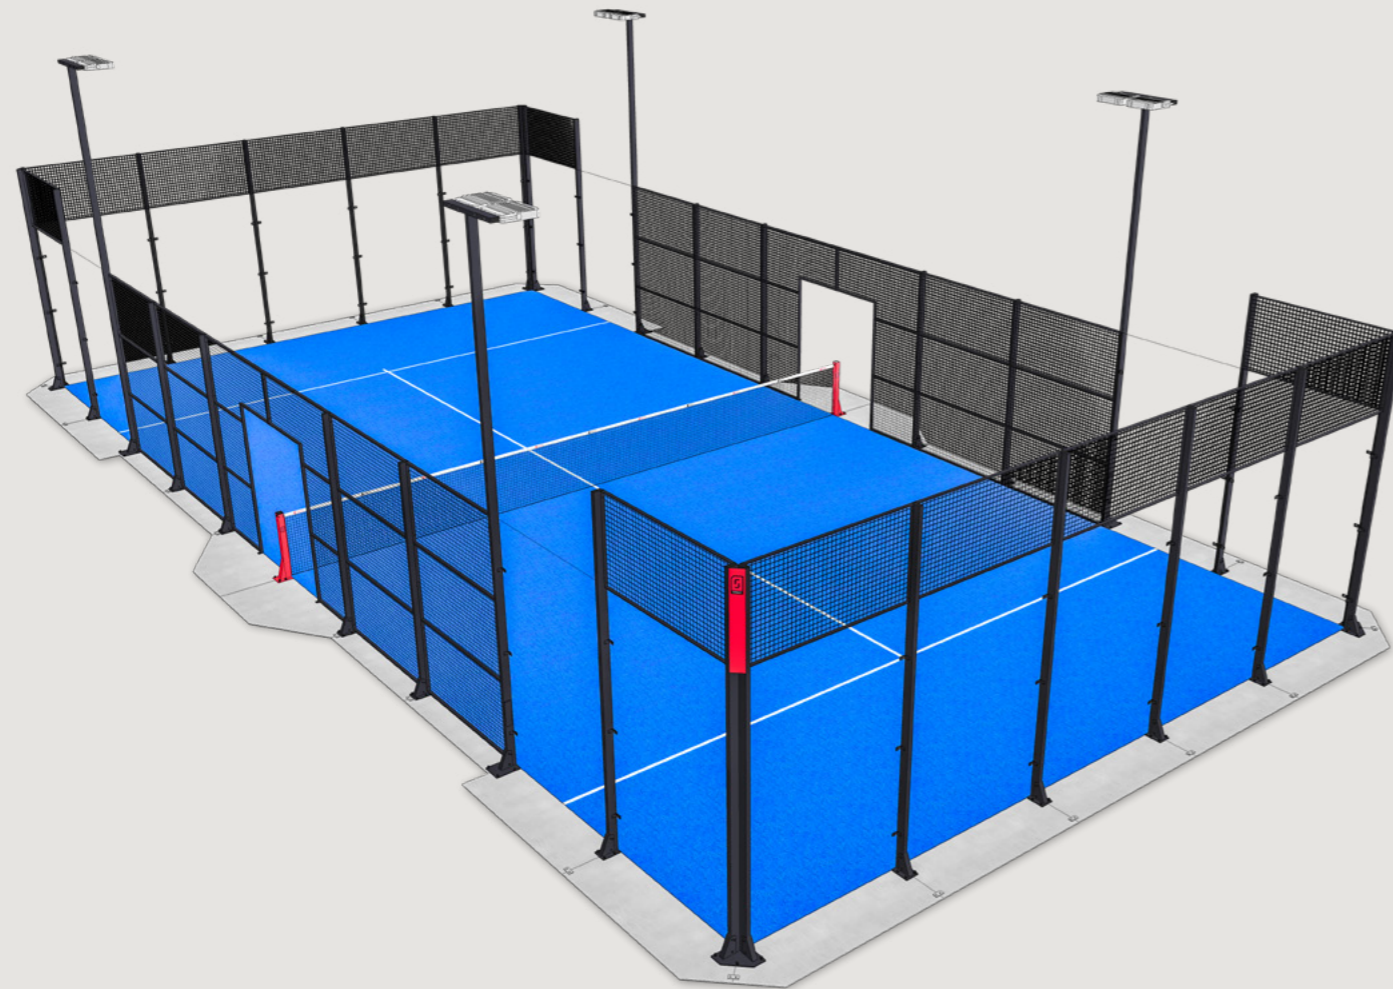

TRY & BUY PORTABLE SYSTEM

Promote it, try it and get it

redSPORT

FEATURES

Materials & Technologies

- › Possibility to install a padel court without any civil works.
- › Perfect for indoor facilities or temporary events.
- › 8 mm thick S-235 steel plates with zinc treatment.
- › Threaded holes to avoid anchoring to the ground.
- › 6 mm elastic rubber layer under the plates.

The Try & Buy portable System consists of a floor ring around the court, which supports and distributes the total weight of the court.

The ring is composed by steel sheets, each of them connected through adjoined safety plates, which guarantee the court's stability and robustness.

With this system any **redSPORT** padel court model can be installed on any surface guaranteeing the success of any tournament or activity carried out on the court.