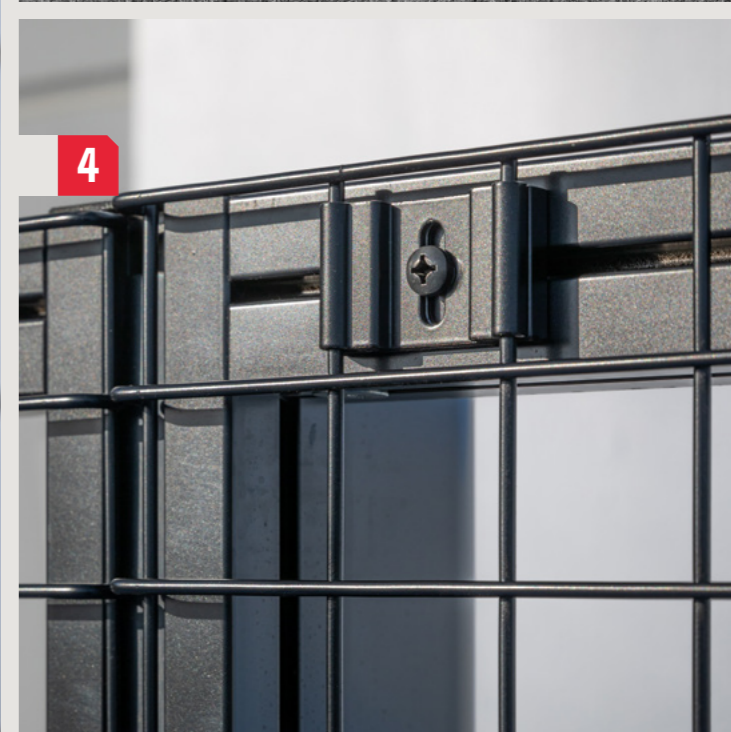

## 4. Mesh panels fixation

Aluminum staple type pieces used to connect the steel welded mesh with aluminum frames.

2

3

4