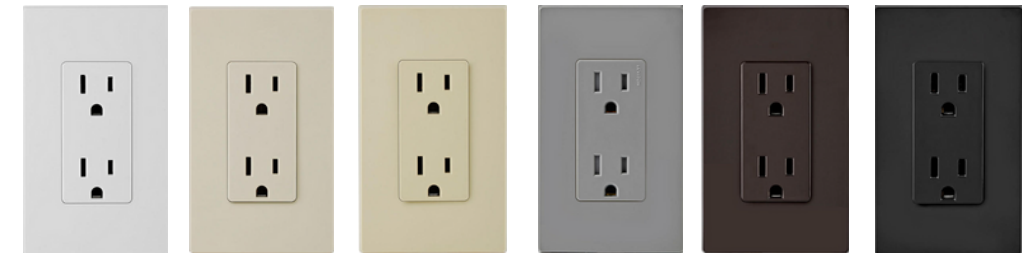

What type? _____

Our Better Trim Package offers a stylish upgrade with multiple ways to personalize your home. It features sleek Decora rocker switches, a **choice of traditional duplex or Decora-style receptacles, and your preference of classic screw-in or screwless wall plates.** With a wide selection of colors and finishes, it allows for easy coordination with your home's design.

Duplex outlets with screw-in wall plates

White Light Almond Ivory Gray Brown Black

Decora outlets with screwless wall plates

White Light Almond Ivory Gray Brown Black

Toggle switches

White Light Almond Ivory Brown Black