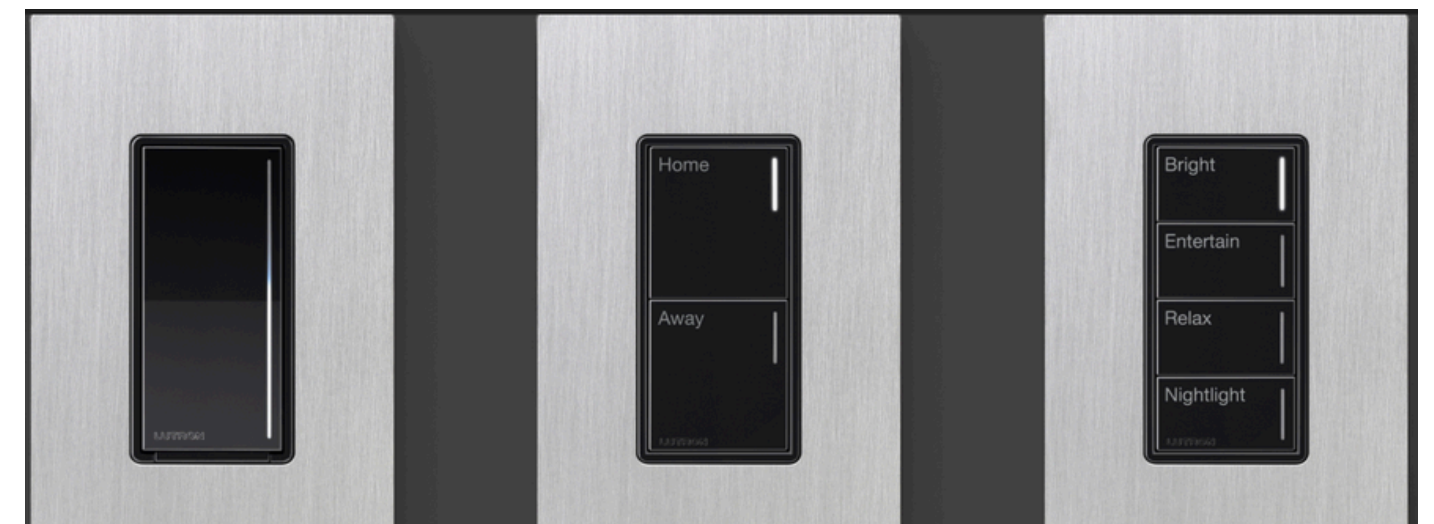

Features offered with Caséta

-  With the Lutron app's Smart Away feature, your lights can turn on and off randomly in the evening—creating the appearance that someone's home, even when you're away for the night or gone for the week
-  With just a tap or voice command, you can control one or multiple lights at once by creating a custom scene—instantly shifting from bright reading light to a cozy movie-night ambiance
-  Seamlessly connect remotes to dimmer switches to offer an ease of adjusting lighting.
-  With the Sunset Tracker, control when lights turn on and off at certain times of the day.
-  With the Sunset Tracker, control when lights turn on and off at certain times of the day.

Wilkins Electric Trim Order Form

Check what package you would like and then go through and check each style and colors you would like.

Smart Home options

For larger homes and custom projects, we offer professional installation of Lutron's RadioRA 3 system—an advanced smart lighting solution designed to integrate seamlessly with luxury trim and interior finishes.

Features offered with RadioRA3

-  Supports hundreds of devices
-  Includes designer-grade keypads, sensors, and dimmers
-  Native integration with more advanced systems like Control4, Savant, Crestron
-  Enhanced range with Clear Connect Type X (perfect for larger properties)
-  Great for whole-home control: lighting, shades, HVAC, and more