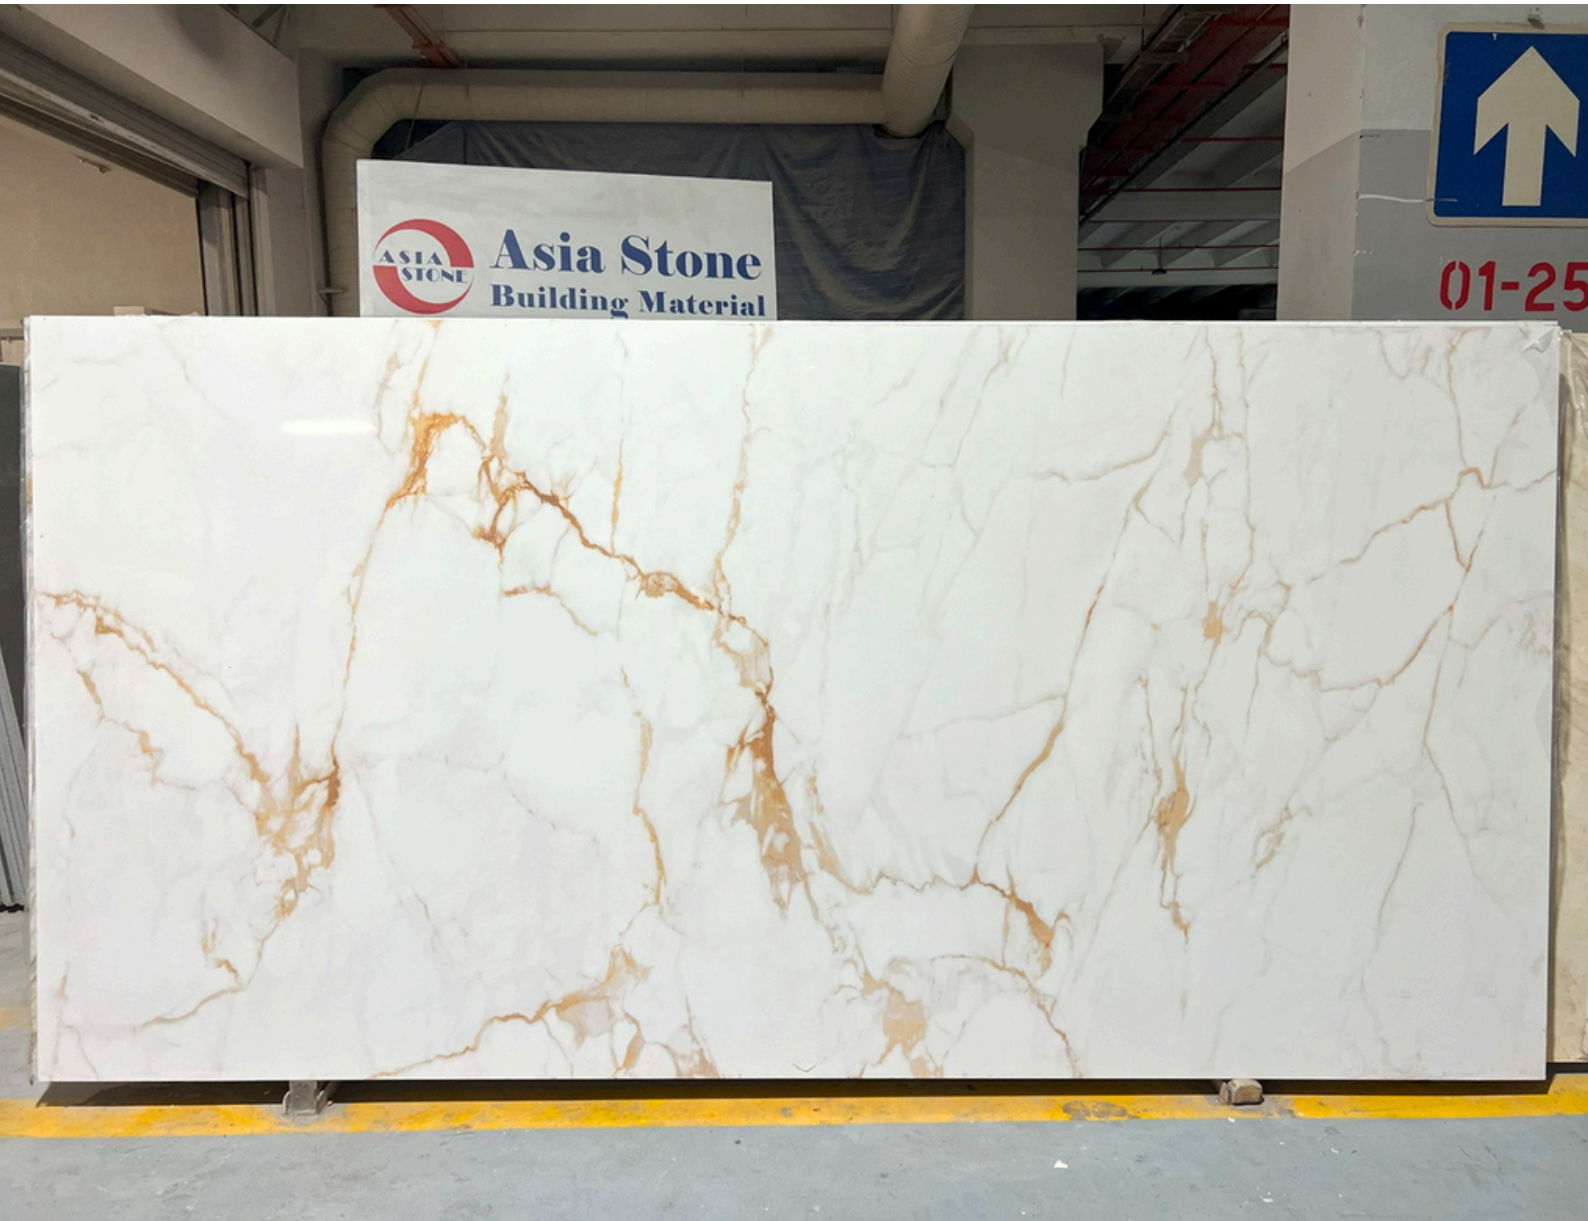

TYPE: MATTE

SIZE: 3200 X 1600 X 12MM

Volakai

TYPE: MATTE

SIZE: 3200 X 1600 X 12MM

Gold Flora

TYPE: GLOSSY

SIZE: 3200 X 1600 X 12MM