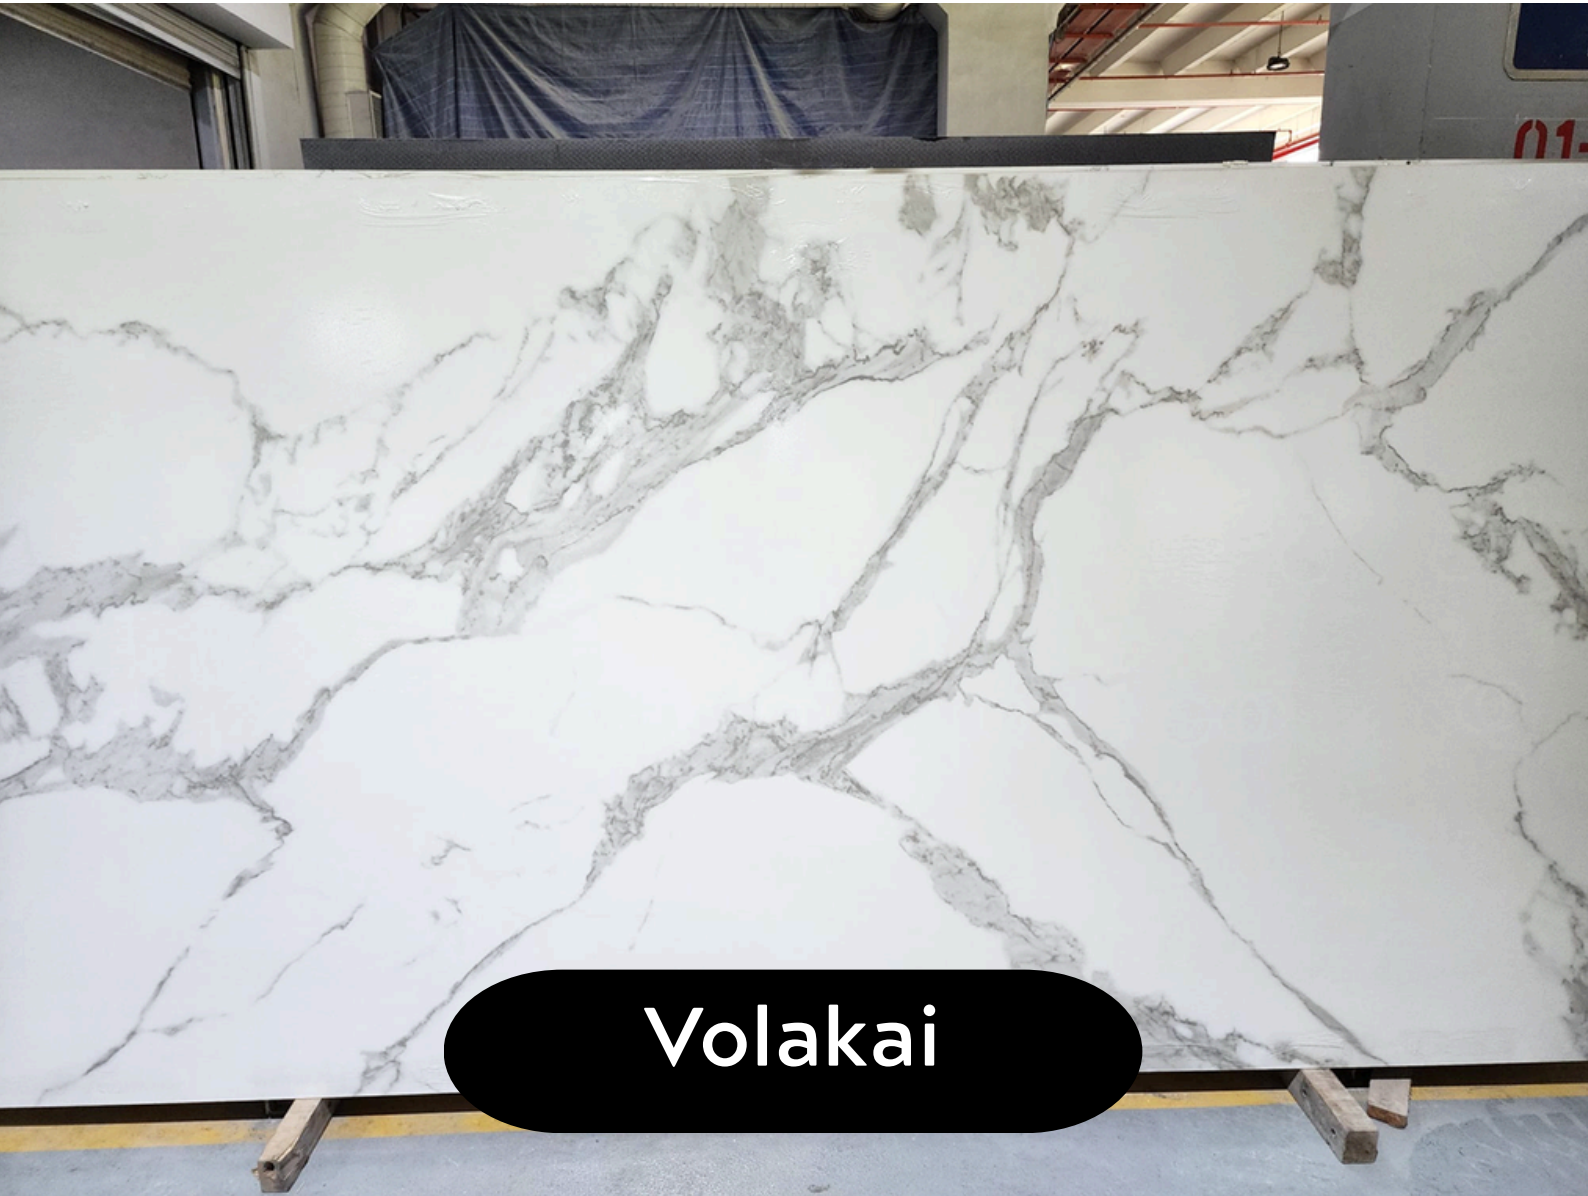

TYPE: MATTE

SIZE: 3200 X 1600 X 12MM

Volakai