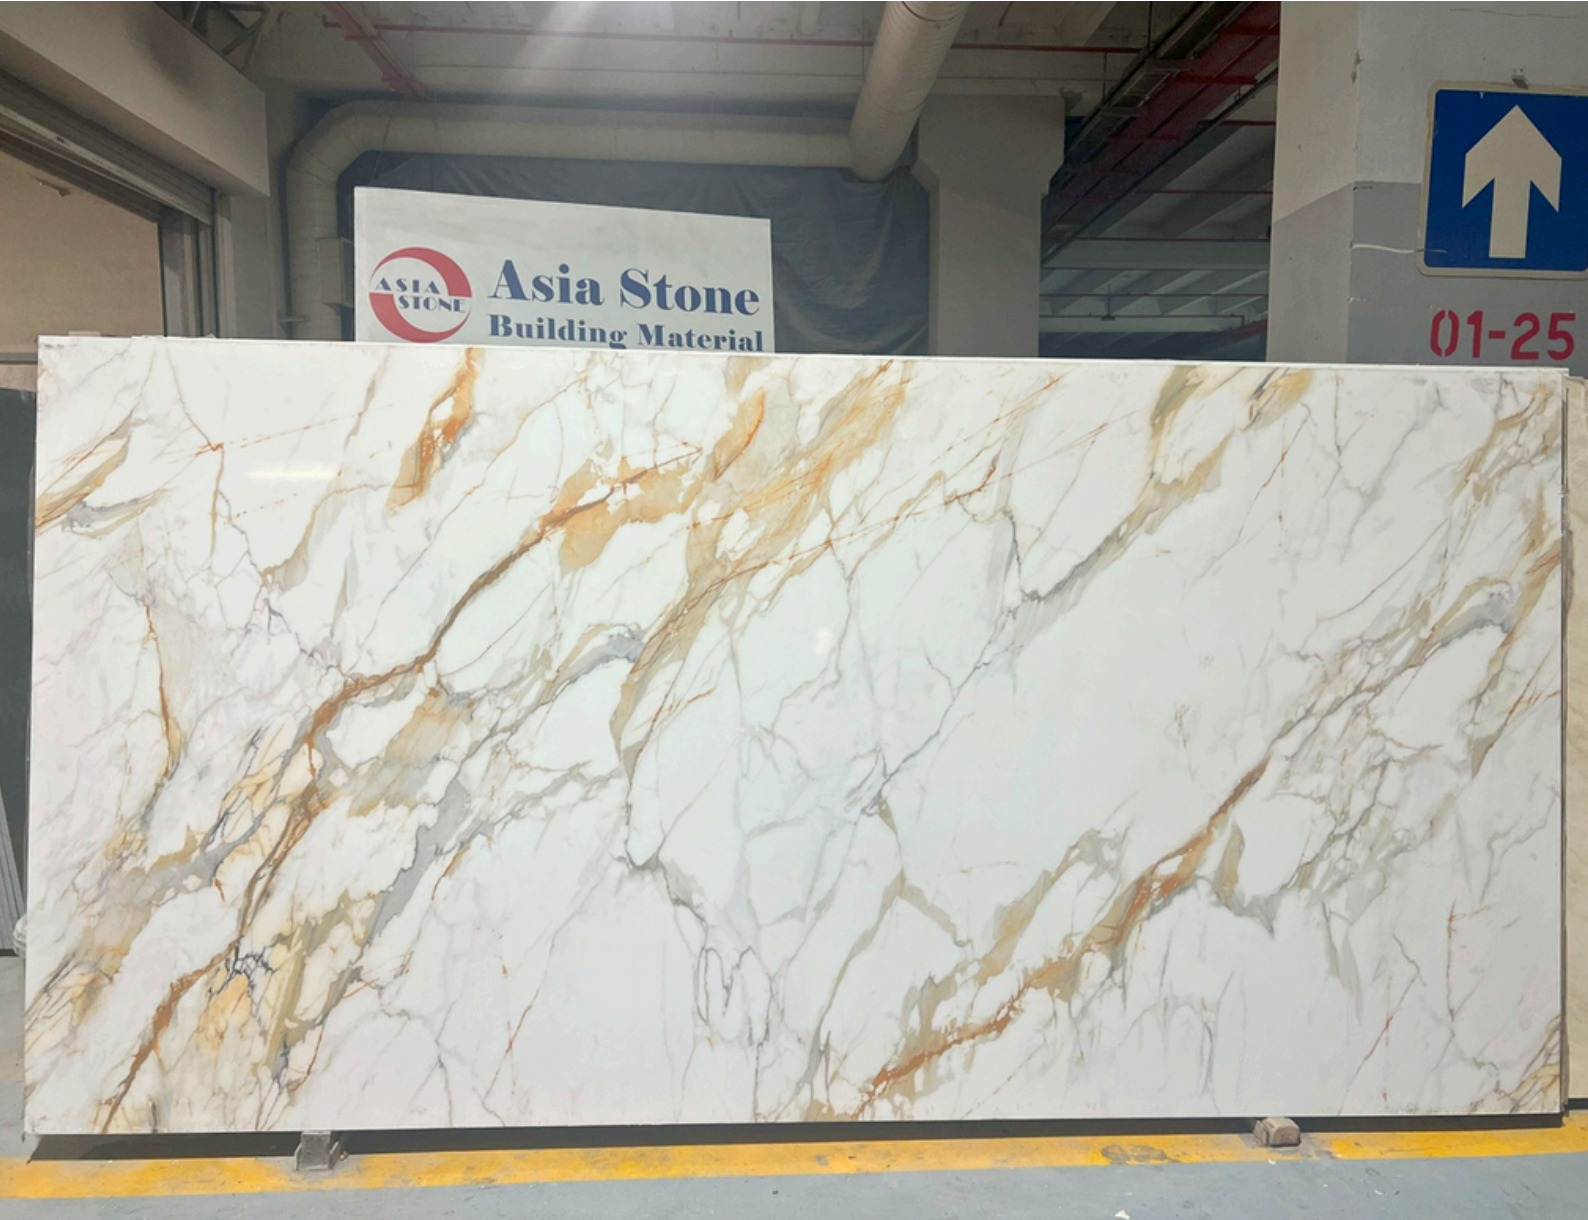

Royale Oro

TYPE: MATTE

SIZE: 3200 X 1600 X 12MM

Sentino

TYPE: MATTE

SIZE: 3200 X 1600 X 12MM

Golden Fish

TYPE: MATTE / GLOSSY

SIZE: 3200 X 1600 X 12MM

Aurea Grigio

TYPE: MATTE / GLOSSY

SIZE: 3200 X 1600 X 12MM

Lumina Gold

TYPE: MATTE / GLOSSY

SIZE: 3200 X 1600 X 12MM

Calacatta Gold