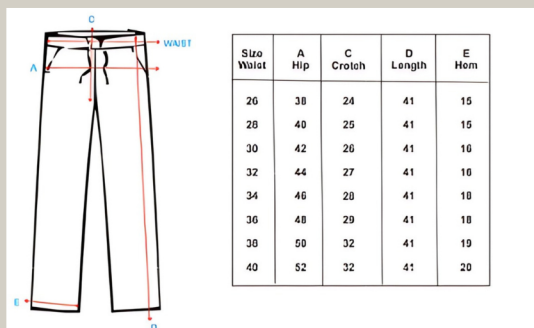

GREY VISCOSE

BACK POCKETS