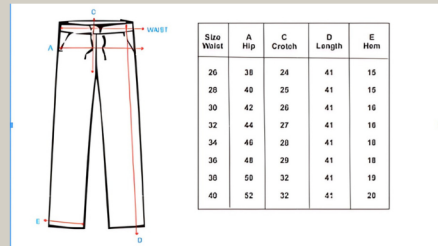

PIN STRIPE

**DRAWSTRING PANTS
WITH ZIP AND BELT
LOOP**

Side Pocket

TAPERED CUT

BACK

BACK POCKETS