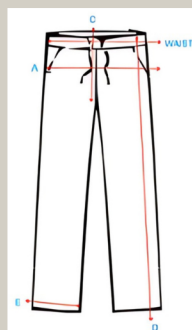

TAPERED CUT

BACK

BACK POCKETS

CARGO STRIPE/THICK STRIPE

**DRAWSTRING PANTS
WITH ZIP AND BELT
LOOP**

BACK POCKETS

BACK

BACK POCKETS

GOLD SAND VISCOSE

DRAWSTRING PANTS
WITH ZIP AND BELT
LOOP

BACK POCKETS

BACK

BACK POCKETS

Size	A Hip	C Crotch	D Length	E Hem
26	38	24	41	15
28	40	25	41	15
30	42	26	41	16
32	44	27	41	16
34	46	28	41	18
36	48	29	41	18
38	50	32	41	19
40	52	32	41	20

DRAWSTRING PANTS
WITH ZIP AND BELT
LOOP

SIDE POCKET

BACK POCKETS

BACK

DRAWSTRING PANTS
WITH ZIP AND BELT
LOOP

BACK POCKETS

Size Waist	A Hip	C Crotch	D Length	E Hem
26	38	24	41	15
28	40	25	41	15
30	42	26	41	16
32	44	27	41	16
34	46	28	41	16
36	48	29	41	16
38	50	32	41	19
40	52	32	41	20