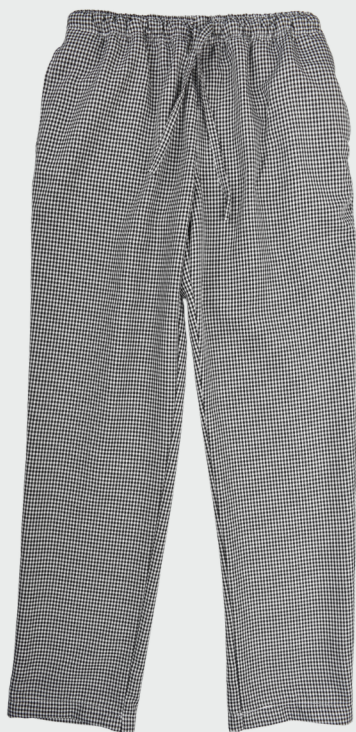

www.udc-estore.com

CHEF PANTS

Chef Cargo Stripe Rm 115.00

Chef Black Pants Rm 115.00

Chef Poly Check Rm 70..00

Chef Pin Stripe Rm 95.00

Chef Indigo Viscose Rm
100.00

Chef Golden Brown Viscose
Rm 100.00

CHEF HOUNDTOOTH DESIGN

DRAW STRING PANTS

Side Pocket

PRODUCT CODE: #876545

PRODUCT CODE: #876545

PIN STRIPE

**DRAWSTRING PANTS
WITH ZIP AND BELT
LOOP**

Side Pocket

TAPERED CUT

BACK

BACK POCKETS

CARGO STRIPE/THICK STRIPE

**DRAWSTRING PANTS
WITH ZIP AND BELT
LOOP**

BACK POCKETS

BACK

BACK POCKETS

GOLD SAND VISCOSE

DRAWSTRING PANTS
WITH ZIP AND BELT
LOOP

BACK POCKETS

BACK

BACK POCKETS

Size	A Hip	C Crotch	D Length	E Hem
26	38	24	41	15
28	40	25	41	15
30	42	26	41	16
32	44	27	41	16
34	46	28	41	18
36	48	29	41	18
38	50	32	41	19
40	52	32	41	20