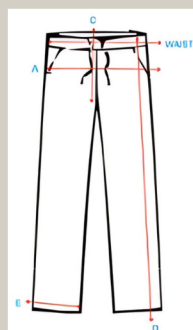

GOLD SAND VISCOSE

DRAWSTRING PANTS
WITH ZIP AND BELT
LOOP

BACK POCKETS

BACK

BACK POCKETS

Size	A Hip	C Crotch	D Length	E Hem
26	38	24	41	15
28	40	25	41	15
30	42	26	41	16
32	44	27	41	16
34	46	28	41	18
36	48	29	41	18
38	50	32	41	19
40	52	32	41	20

DRAWSTRING PANTS
WITH ZIP AND BELT
LOOP

SIDE POCKET

BACK POCKETS

BACK

DRAWSTRING PANTS
WITH ZIP AND BELT
LOOP

BACK POCKETS

Size Waist	A Hip	C Crotch	D Length	E Hem
26	38	24	41	15
28	40	25	41	15
30	42	26	41	16
32	44	27	41	16
34	46	28	41	16
36	48	29	41	16
38	50	32	41	19
40	52	32	41	20

BLACK CHEF PANTS

DRAWSTRING PANTS
WITH ZIP AND BELT
LOOP

SIDE POCKET

BACK

BACK POCKETS

DRAWSTRING PANTS
WITH ZIP AND BELT
LOOP

BACK POCKETS

Size	A Hip	C Crotch	D Length	E Hem
26	38	24	41	15
28	40	25	41	15
30	42	26	41	16
32	44	27	41	16
34	46	28	41	18
36	48	29	41	18
38	50	32	41	19
40	52	32	41	20

HOME DECOR SECTOR

**DRAWSTRING PANTS
WITH ZIP AND BELT
LOOP**

SIDE POCKET

BACK POCKETS

BACK

**DRAWSTRING PANTS
WITH ZIP AND BELT
LOOP**

BACK POCKETS

Size	A Hip	C Crotch	D Length	E Hem
26	38	24	41	15
28	40	25	41	15
30	42	26	41	16
32	44	27	41	16
34	46	28	41	18
36	48	29	41	18
38	50	32	41	19
40	52	32	41	20