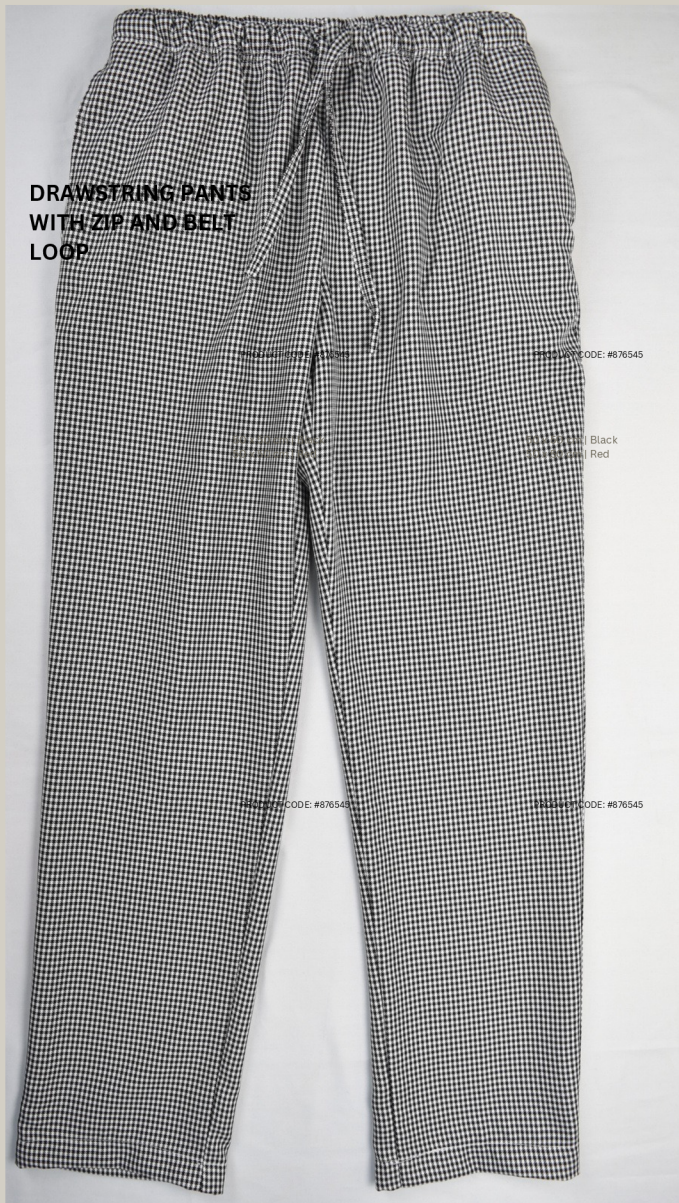

www.udc-estore.com

CHEF PANTS

Chef Cargo Stripe Rm 115.00

Chef Black Pants Rm 115.00

Chef Poly Check Rm 70..00

Chef Pin Stripe Rm 95.00

Chef Indigo Viscose Rm
100.00

Chef Golden Brown Viscose
Rm 100.00

CHEF HOUNDTOOTH DESIGN

DRAW STRING PANTS

Side Pocket

PRODUCT CODE: #876545

PRODUCT CODE: #876545

PIN STRIPE

**DRAWSTRING PANTS
WITH ZIP AND BELT
LOOP**

Side Pocket

TAPERED CUT

BACK

BACK POCKETS

CARGO STRIPE/THICK STRIPE

**DRAWSTRING PANTS
WITH ZIP AND BELT
LOOP**

BACK POCKETS

BACK

BACK POCKETS

GOLD SAND VISCOSE

DRAWSTRING PANTS
WITH ZIP AND BELT
LOOP

BACK POCKETS

BACK

BACK POCKETS

Size	A Hip	C Crotch	D Length	E Hem
26	38	24	41	15
28	40	25	41	15
30	42	26	41	16
32	44	27	41	16
34	46	28	41	18
36	48	29	41	18
38	50	32	41	19
40	52	32	41	20