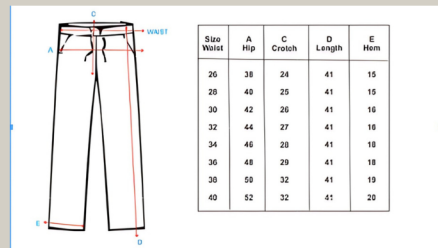

BACK POCKETS