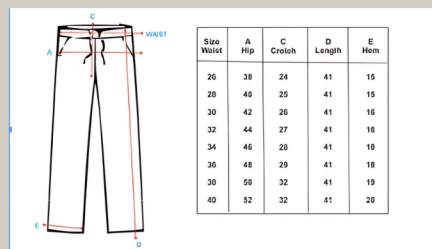

PRODUCT CODE: #876545

PRODUCT CODE: #876545