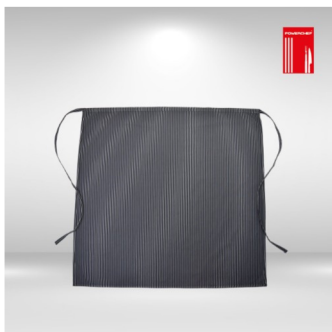

Rm 36.00

KNEE LENGTH - BLK/WHT

ANKLE LENGTH CARGO STRIPE

Rm 45.00

PINSTRIPLE ANKLE LENGTH

ANKLE LENGTH PINSTRIPLE

PINSTRIPLE

Rm 45.00