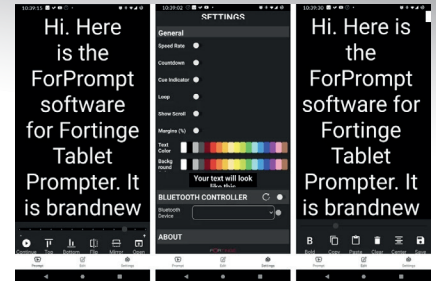

Forprompt Mobile software

SPECIFICATIONS

TABLET SIZE	UP TO 13"
READING RANGE	15 FT
WEIGHT	1.1 kg
CAMERA COMPATIBILITY	MINI ENG AND DSLR
GLASS	30/70 TELEPROMPTER GLASS
INCLUDED IN THE PACKAGE	<ul style="list-style-type: none"> PROMPTER HOOD 70/30 PROMPTER GLASS TABLET HOLDER FORPROMPT MOBILE SOFTWARE/ PLAY STORE & APP STORE SOFTWARE MINI BT1 BLUETOOTH HAND CONTROLLER HARDWARE WARRANTY (1 YEAR)
OPTIONAL ACCESSORIES	BT1 HAND CONTROLLER