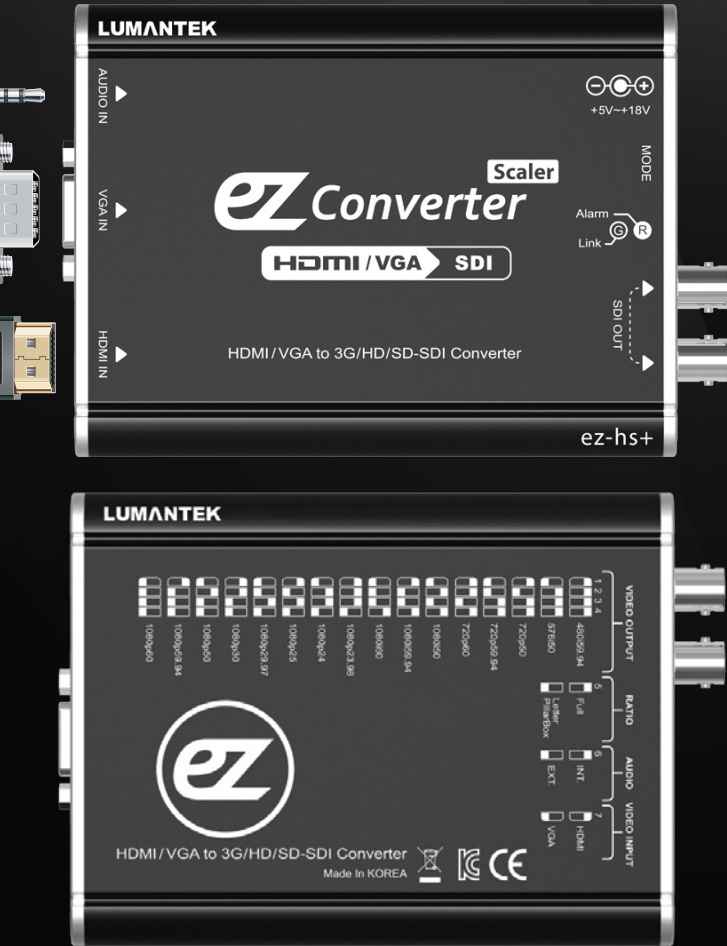

ez Converter

With Affordable Up/Down Scaler

ez-hs+ HDMI / VGA to 3G/HD/SD-SDI Converter

Input Electrical Specifications

Parameter	Units	Min.	Typ.	Max.
-----------	-------	------	------	------

Video Formats

HDMI	VGA
- 720x480i@59.94/60	- 640x480p@60/72/75/85
- 720x576i@50	- 800x600p@60/56/72/75/85
- 1280x720p@50/59.94/60	- 1024x768p@60/70/75/85
- 1920x1080i@50/59.94/60	- 1152x864p@75
- 1920x1080p@23.94/24/25/29.97/30	- 1280x720p@50/60
- 1920x1080p@50/59.94/60	- 1280x768p@60@60RB
	- 1280x800p@60
	- 1280x960p@60
	- 1280x1024p@60/75
	- 1360x768p@60
	- 1440x900p@60
	- 1400x1050p@60/75
	- 1600x1200p@60
	- 1680x1050p@60
	- 1920x1080i@50/60
	- 1920x1080p@24/50/60
	- 1920x1200p@60

Audio

- 3.5mm Stereo Jack x 1	-			
-------------------------	---	--	--	--

HDMI

- Connector (1 Port)	-	Type A		
----------------------	---	--------	--	--

VGA

- Connector (1 Port)	-	D-SUB 15 female		
----------------------	---	-----------------	--	--