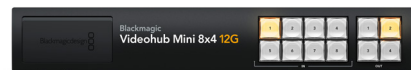

Blackmagic Videohub Mini 8x4 12G

\$1,095

Blackmagic Videohub Mini 8x4 12G is a compact zero latency video router that supports any combination of SD, HD and Ultra HD on the router at the same time. It has 8 12G-SDI inputs and 4 12G-SDI outputs plus reference connections for locking clean switch outputs in a compact 2/3 rack width size. The front panel control panel lets you quickly route a video connection and even includes an emergency 12G-SDI connection for patching in external gear and USB-C webcam video out. It also features SDI re-clocking, external Ethernet control and supports all SDI video standards up to 2160p60.

Connections

SDI Video Inputs

8
Front panel input overrides rear input 8

SDI Video Outputs

4
Front panel output mirrors rear output 4

SDI Rates

270Mb, 1.5G, 3G, 6G, 12G.

Video Input Re-Sync

On all 8 inputs for clean switch.

SDI Reclocking

On all SDI outputs.

Reference Inputs

Tri-Sync or Black Burst.

Reference Outputs

Reference terminating loop output.

Webcam Output

REC 601, REC 709, REC 2020

SDI Auto Switching

Automatically selects between
 270Mb SD-SDI, 1.5G HD-SDI, 3G level
 A and level B HD-SDI, 6G HD-SDI and
 12G-SDI on each input so that each
 input can be running a different
 television standard.