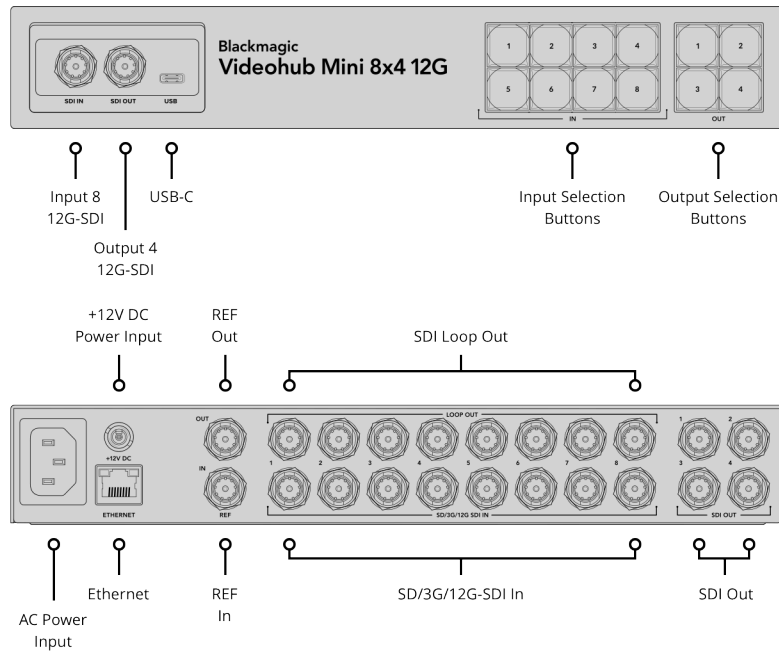

Blackmagic Videohub Mini 8x4 12G

\$1,095

Blackmagic Videohub Mini 8x4 12G is a compact zero latency video router that supports any combination of SD, HD and Ultra HD on the router at the same time. It has 8 12G-SDI inputs and 4 12G-SDI outputs plus reference connections for locking clean switch outputs in a compact 2/3 rack width size. The front panel control panel lets you quickly route a video connection and even includes an emergency 12G-SDI connection for patching in external gear and USB-C webcam video out. It also features SDI re-clocking, external Ethernet control and supports all SDI video standards up to 2160p60.

Connections

SDI Video Inputs

8
Front panel input overrides rear input 8

SDI Video Outputs

4
Front panel output mirrors rear output 4

SDI Rates

270Mb, 1.5G, 3G, 6G, 12G.

Video Input Re-Sync

On all 8 inputs for clean switch.

SDI Reclocking

On all SDI outputs.

Reference Inputs

Tri-Sync or Black Burst.

Reference Outputs

Reference terminating loop output.

Webcam Output

USB-C

Ethernet

Supports 10/100/1000 BASE-T.

Computer Interface

1 x USB Type-C 3.1 Gen 1 for webcam out, software updates and Videohub Setup Utility connection.

Standards

SD Video Standards

525i59.94 NTSC, 625i50 PAL