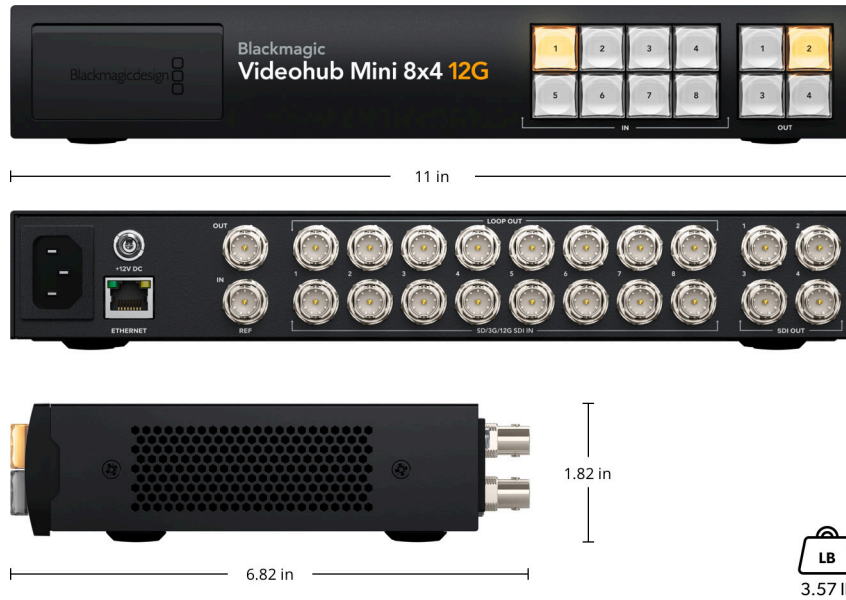

Physical Specifications

Environmental Specifications

Operating Temperature

0° to 40° C (32° to 104° F)

Storage Temperature

-20° to 60° C (-4° to 140° F)

Relative Humidity

0% to 90% non-condensing

What's Included

Blackmagic Videohub Mini 8x4 12G

Welcome wallet with QR code for software download

Warranty

1 Year Limited Manufacturer's Warranty.