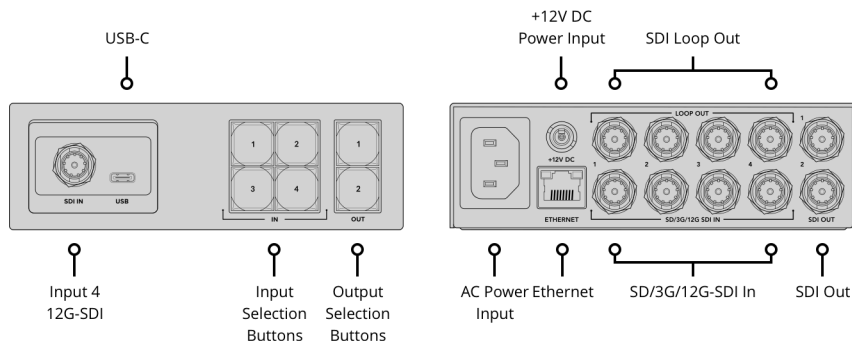

Blackmagic Videohub Mini 4x2 12G

Blackmagic Videohub Mini 4x2 12G is a compact zero latency video router that supports any combination of SD, HD and Ultra HD on the router at the same time. It has 4 12G-SDI inputs and 2 12G-SDI outputs in a tiny 1/3 rack width size. The front panel control panel lets you quickly route a video connection and even includes an emergency 12G-SDI connection for patching in external gear and USB-C webcam video out. It also features SDI re-clocking, external Ethernet control and supports all SDI video standards up to 2160p60.

Webcam Output

USB-C

Ethernet

Supports 10/100/1000 BASE-T.

Computer Interface

1 x USB Type-C 3.1 Gen 1 for webcam out, software updates and Videohub Setup Utility connection.

Standards

SD Video Standards