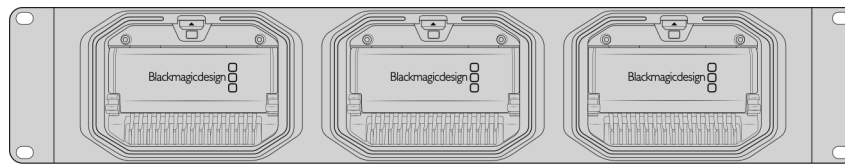

Blackmagic Media Dock

$2,195

Blackmagic Media Dock accelerates your post production workflow by enabling high speed network sharing and upload from up to 3 Blackmagic Media Modules from Blackmagic URSA Cine cameras. 4 x 10G Ethernet ports allow 4 separate edit stations to connect and edit directly. Blackmagic Media dock also has Ethernet over USB-C, dual AC power inputs for redundancy and an HDMI output for live monitoring of media in real time on a TV or monitor.

Connections

Interface

3 x removable and hot-swappable Blackmagic Media Modules.

USB-C Port

1 x USB 3.0 (up to 5Gb/s). Supports Ethernet Over USB

Computer Interface

USB-C or Ethernet for shared file access, configuration and software updates.

10G Ethernet Ports

4 x 10G BASE-T

HDMI Monitor Outputs

1

Blackmagic Media Module Bays