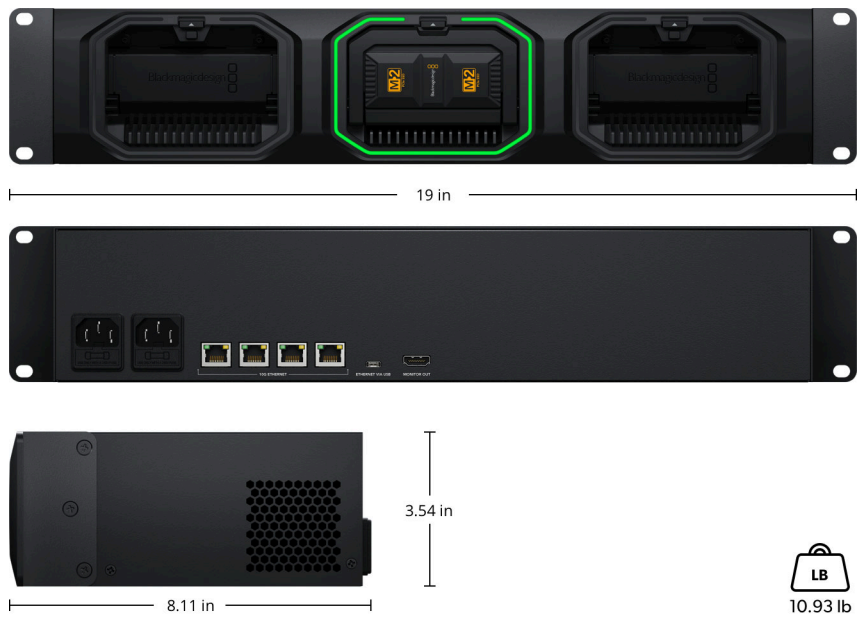

Operating Systems

Mac 15.0 Sequoia,
Mac 26.0 Tahoe or later.

Windows 10, 64-bit.
Windows 11.

Power Requirements

Power Supply

Internal 100 - 240V AC 50/60Hz with IEC C14 mains input.

Power Usage

95 W

Physical Installation

2 rack units.

Physical Specifications