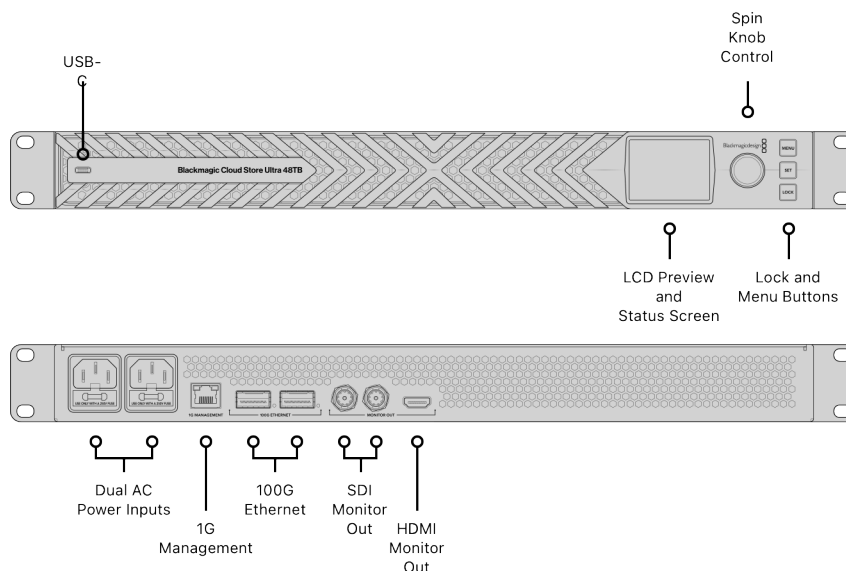

\$17,265

Connections

100G Ethernet Networks

2 x 100G QSFP28 connections. Each 100G port can be assigned an independent IP address and subnet mask for up to 200G bandwidth and load balancing when used with a managed switch.

[Please click here to view supported QSFP28 modules.](#)

1G Management

1 x RJ45 Ethernet. Supports 10/100/1000 BASE-T. For Cloud Store Setup utility and software updates.

SDI Monitor Outputs

2

HDMI Monitor Outputs

1

SDI Rates

1.5G, 3G.

Computer Interface

1 x USB-C for Cloud Store Setup utility and software updates.

Power

2 x IEC C14 power inputs.

File Sharing Protocol

HDMI Monitor Out Standards

1080p50, 1080p59.94, 1080p60

Control

Built in Control Panel

3 buttons, 2.2 inch color display and spin knob for menu settings.

External Control

USB-C or Ethernet for configuration and software updates.