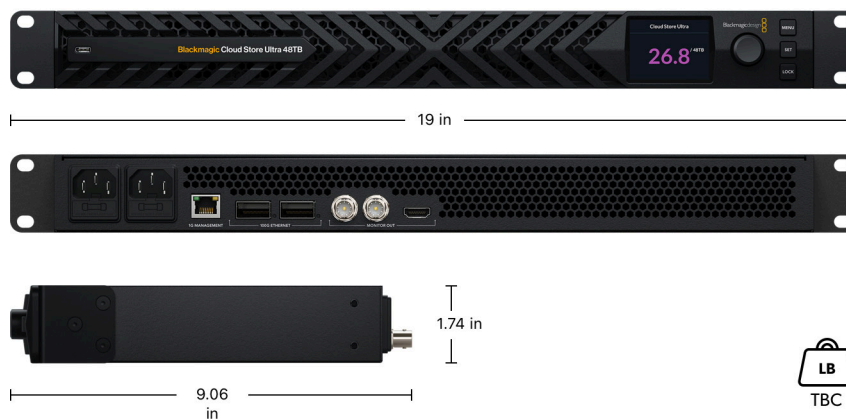

Operating Systems

Mac 15.0 Sequoia,
Mac 26.0 Tahoe or later.

Windows 11

Power Requirements

Power Supply

2 x 100 - 240V AC 50/60Hz internal power supplies.

Power Inputs

2 x IEC C14 sockets.

Power Usage

TBC

Physical Installation

Physical Installation

1 rack unit.

Physical Specifications