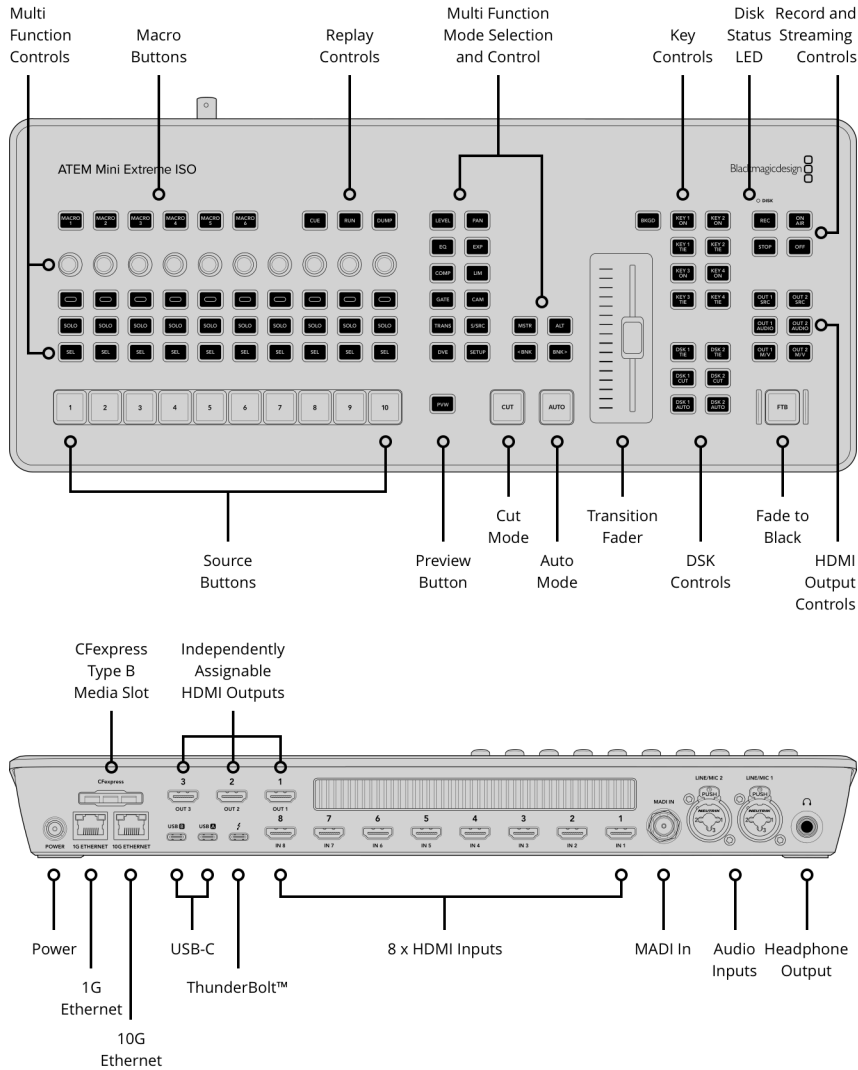

ATEM Mini Extreme ISO G2

ATEM Mini Extreme ISO G2 is a powerful yet compact live switcher for building a high-end broadcast studio. Get an expanded professional style control panel with built in streaming, 8 standards converted HDMI inputs, 3 independent HDMI outputs, built in streaming engine, multi-view, CFexpress and Thunderbolt for record/playback. There is also 10G Ethernet for fast network storage access, XLR audio inputs, USB webcam, DVE, chroma key, media player and ISO recording of all 8 video inputs.

1

Routable to any of the 3 x HDMI outputs, 2 x USB-C webcam outputs or 1 x Thunderbolt output.

Control Panel Connection

Ethernet. Direct connection between panel and chassis, or via network.

Internal Timecode Generator

Yes

Tally Output

On Blackmagic HDMI and remote cameras.

Ethernet

1 x 1G Ethernet for simple streaming, control panels and internet connection,
1 x 10G Ethernet connection for recording.

Computer Interface

2 x USB Type-C 3.1 Gen 1 for external drive recording, webcam out, software control, software updates and panel connection.
1 x Thunderbolt for fill key video out, video input, ethernet to storage, and power

Standards

HD Video Input Standards

720p50, 720p59.94, 720p60
 1080p23.98, 1080p24, 1080p25,
 1080p29.97, 1080p30, 1080p50,
 1080p59.94, 1080p60
 1080i50, 1080i59.94, 1080i60

HD Video Output Standards

1080p23.98, 1080p24, 1080p25,
 1080p29.97, 1080p30, 1080p50,
 1080p59.94, 1080p60