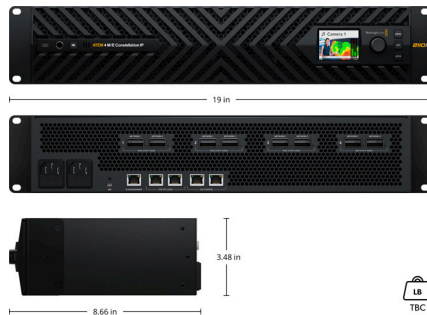

Operating Systems

Mac 15.0 Sequoia,
Mac 26.0 Tahoe or later.

Windows 10 and 11.
Windows 11 for ARM

Power Requirements

Power Supply

2 x 100 - 240V AC 50/60Hz internal
power supplies.

Power Inputs

2 x IEC C14 sockets.

Power Usage

TBC

Physical Specifications

Physical Installation

Physical Installation

2 rack units.

Environmental Specifications

Operating Temperature

0° to 40° C (32° to 104° F)

Storage Temperature

-20° to 60° C (-4° to 140° F)

Relative Humidity

0% to 90% non-condensing

What's Included

ATEM 4 M/E Constellation IP
Welcome wallet with QR code for software download