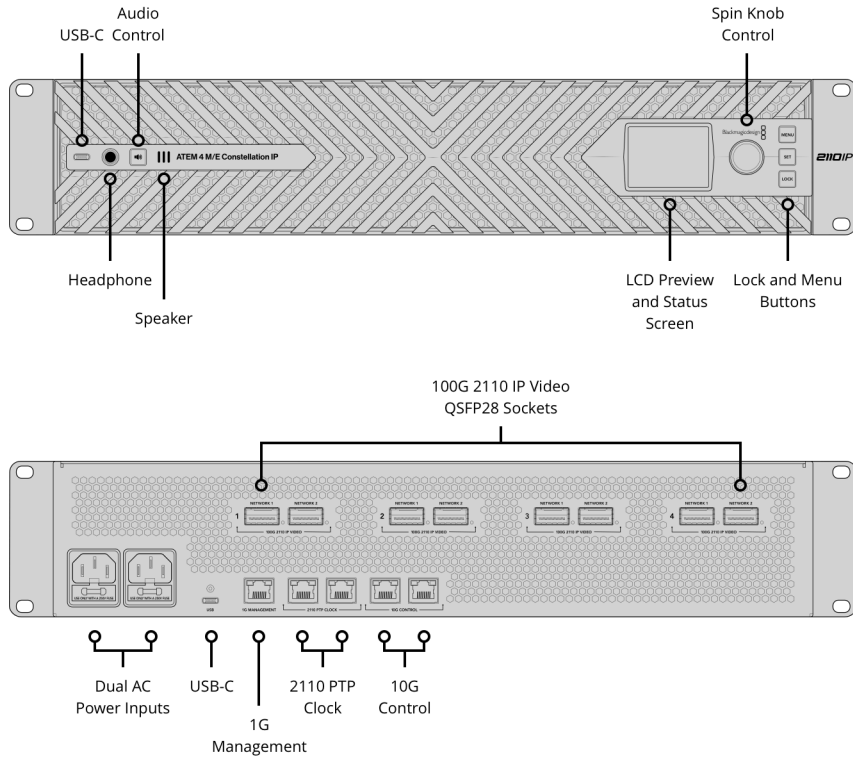

SDI Program Outputs

Any of the 24 outputs.

SDI Preview Outputs

Any of the 24 outputs.

Webcam Output

Rear USB-C supports 720p or 1080p at PGM frame.

Control Panel Connection

2 x 10G RJ45 Ethernet for panel connection, NMOS control plus loading media, saving and loading presets.

Internal Timecode Generator

Yes

Computer Interface

Rear USB-C supports USB 3.0 for external USB audio (Fairlight Live), webcam out, ATEM Setup utility and software updates.
Front USB-C supports USB 2.0 for updates and setup only.

Power

2 x IEC C14 power inputs.

Standards

HD Video Standards

720p50, 720p59.94, 720p60
 1080i50, 1080i59.94, 1080i60
 1080p23.98, 1080p24, 1080p25,
 1080p29.97, 1080p30, 1080p47.95,
 1080p48, 1080p50, 1080p59.94,
 1080p60