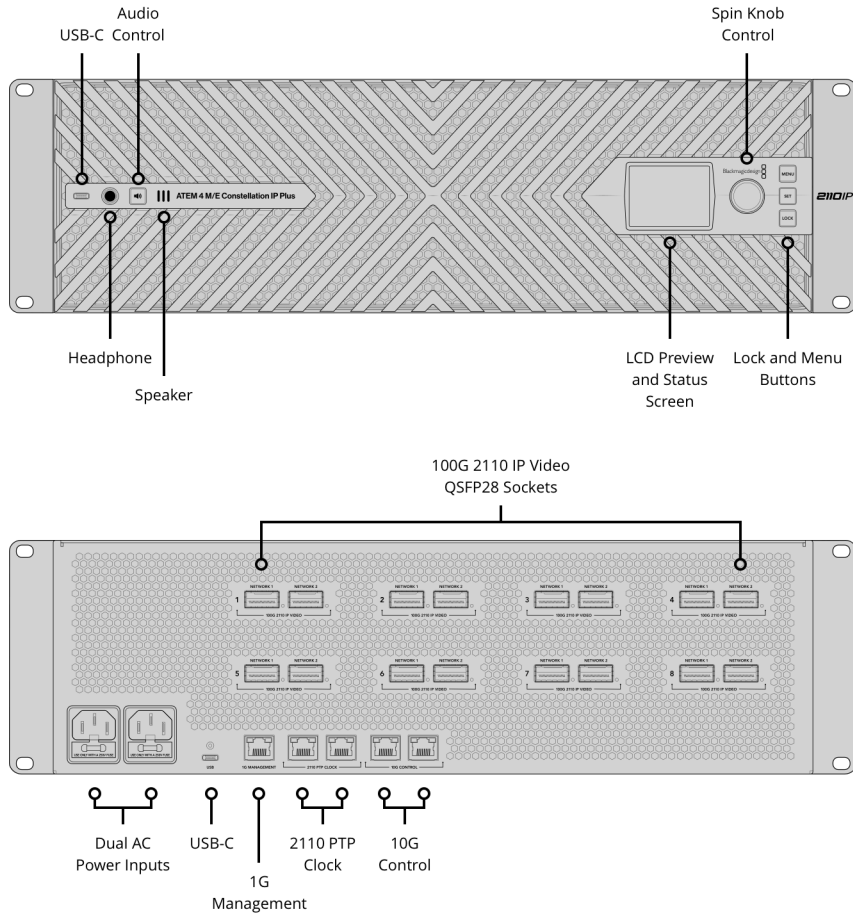

SDI Program Outputs

Any of the 48 outputs.

SDI Preview Outputs

Any of the 48 outputs.

Webcam Output

Rear USB-C supports 720p or 1080p at PGM frame.

Control Panel Connection

2 x 10G RJ45 Ethernet for panel connection, NMOS control plus loading media, saving and loading presets.

Internal Timecode Generator

Yes

Computer Interface

Rear USB-C supports USB 3.0 for external USB audio (Fairlight Live), webcam out, ATEM Setup utility and software updates.
Front USB-C supports USB 2.0 for updates and setup only.

Power

2 x IEC C14 power inputs.

Standards

HD Video Standards

720p50, 720p59.94, 720p60
 1080i50, 1080i59.94, 1080i60
 1080p23.98, 1080p24, 1080p25,
 1080p29.97, 1080p30, 1080p47.95,
 1080p48, 1080p50, 1080p59.94,
 1080p60