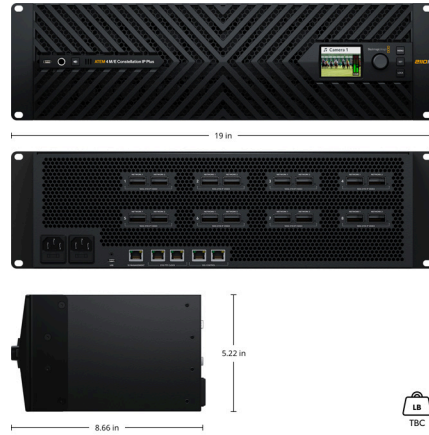

Physical Specifications

Physical Installation

Physical Installation

3 rack units.

Environmental Specifications

Operating Temperature

0° to 40° C (32° to 104° F)

Storage Temperature

-20° to 60° C (-4° to 140° F)

Relative Humidity

0% to 90% non-condensing

What's Included

ATEM 4 M/E Constellation IP Plus

Welcome wallet with QR code for software download

Warranty

1 Year Limited Manufacturer's Warranty.