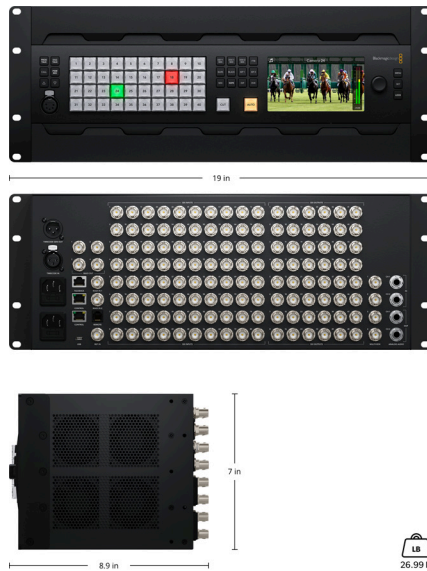

Power Requirements

Power Supply

2 x Internal 100 - 240 AC 50/60Hz.

Power Usage

400 W max.

Physical Specifications

Physical Installation

Physical Installation

4 rack units height.

Environmental Specifications

Operating Temperature

0° to 40° C (32° to 104° F)

Storage Temperature

-20° to 60° C (-4° to 140° F)

Relative Humidity

0% to 90% non-condensing

What's Included

ATEM 4 M/E Constellation 4K Plus

Welcome wallet with QR code for software download

Warranty

1 Year Limited Manufacturer's Warranty.