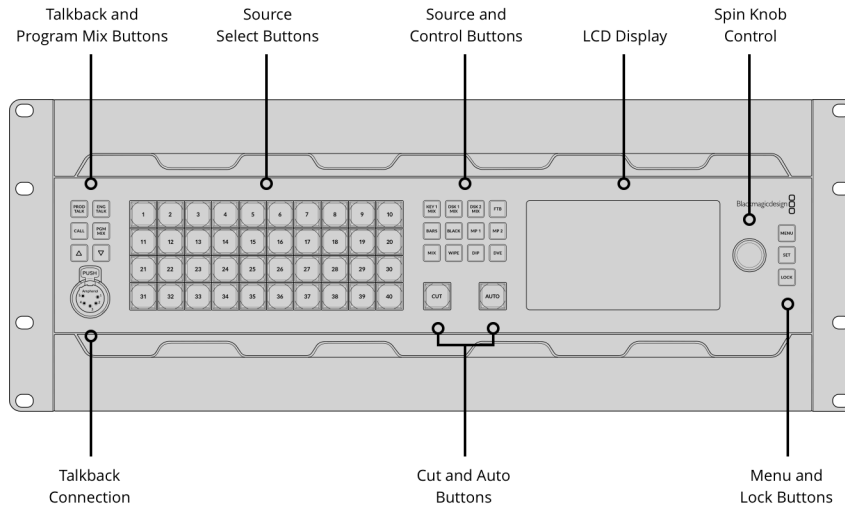

Talkback

RJ45 for 3rd party talkback systems.

Tally Output

Added via ethernet connection to Blackmagic Design GPI and Tally Interface product. (Not included).
On any of the 48 SDI Outputs.

Computer Interface

1 x USB-C port.

Standards

SD Video Standards

None

HD Video Standards

720p50, 720p59.94, 720p60
1080i50, 1080i59.94, 1080i60
1080p23.98, 1080p24, 1080p25,
1080p29.97, 1080p30, 1080p50,
1080p59.94, 1080p60.

Ultra HD Video Standards

2160p23.98, 2160p24, 2160p25,
2160p29.97, 2160p30, 2160p50,
2160p59.94, 2160p60.