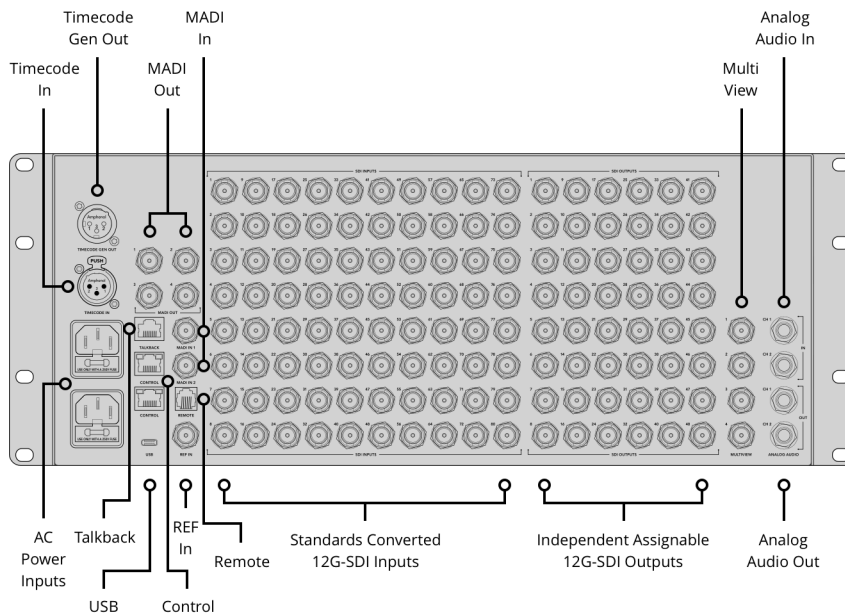

#### Control Panel Connection

Ethernet supports 10/100/1000 BaseT. Allows direct connection between panel and chassis, or via network.

#### Internal Timecode Generator

Yes

---

**Talkback**

RJ45 for 3rd party talkback systems.

**Tally Output**

Added via ethernet connection to Blackmagic Design GPI and Tally Interface product. (Not included).  
On any of the 48 SDI Outputs.

**Computer Interface**

1 x USB-C port.

---

**Standards****SD Video Standards**

None

**HD Video Standards**

720p50, 720p59.94, 720p60  
1080i50, 1080i59.94, 1080i60  
1080p23.98, 1080p24, 1080p25,  
1080p29.97, 1080p30, 1080p50,  
1080p59.94, 1080p60.