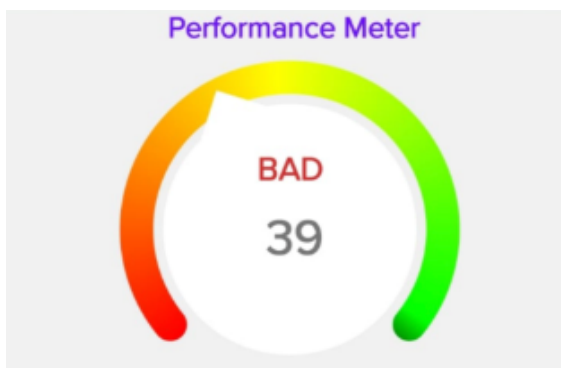

<u>Level</u>	<u>Beans</u>
1	200
2	250
3	300
4	350
5	400
6	450
7	500

Daily target bonus:

75000 beans → **Bonus** 2250 beans
100000 beans → **Bonus** 3000 beans
150000 beans → **Bonus** 4500 beans
200000 beans → **Bonus** 6000 beans
250000 beans → **Bonus** 8500 beans
300000 beans → **Bonus** 12000 beans
350000 beans → **Bonus** 15000 beans
400000 beans → **Bonus** 20000 beans

Streamer Score:

KANDY (*Powered by Vitok*)

Policy (10-Feb-2025)

Call flow and call rates are dependent on Streamer Score

ID will be banned if the score is less than 40

- Call flow and call rates are dependent on Streamer weekly earning and performance.
- Average streamer score in app is 60
- **Top 50 hosts** have streamer score **above 75**