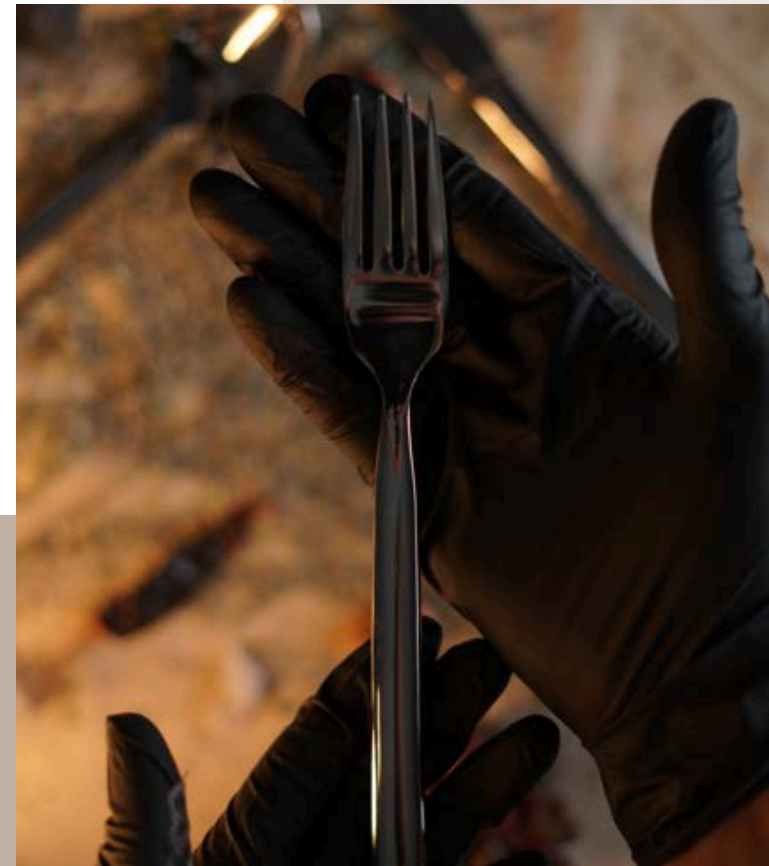

Zoli

07

DINNER KNIVES

Length : 232 mm
Gauge W: 3 mm
Bowl W: 20 mm

TABLE SPOON

Length : 208 mm
Gauge W: 2 mm
Bowl W: 43 mm

TABLE FORK

Length : 208 mm
Gauge W: 2 mm
Bowl W: 24 mm

DESERT SPOON

Length : 147 mm
Gauge W: 2 mm
Bowl W: 31 mm

Discover the strong linearity of Zoli cutlery, where each piece is defined by clean, almost architectural lines. Made from high-quality 18/10 stainless steel, Zoli brings a modern and bold style to your table, highlighting structure and simplicity. Its angular design and polished finish reflect a contemporary, functional, and visually striking aesthetic.

Zoli