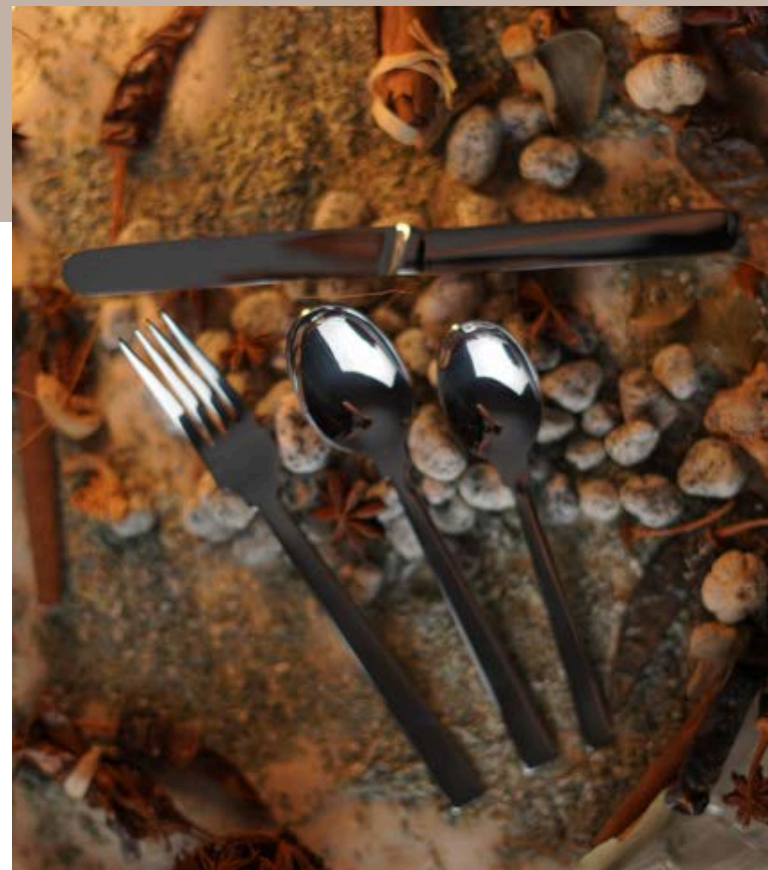

# Wazi

06

**BUTTER KNIFE**  
Length : 215 mm  
Gauge W: 5 mm  
Bowl W: 15 mm

**TEA SPOON**  
Length : 145 mm  
Gauge W: 2 mm  
Bowl W: 30 mm

**TABLE FORK**  
Length : 188 mm  
Gauge W: 2 mm  
Bowl W: 22 mm

**TABLE SPOON**  
Length : 166 mm  
Gauge W: 2 mm  
Bowl W: 34 mm

Discover the contemporary elegance of Wazi cutlery, known for its flat profile and minimalist design. Made from high-quality 18/10 stainless steel, each piece offers a modern aesthetic with perfect balance and comfort to enhance any dining experience. Its clean, polished design reflects a modern style and adds a touch of understated sophistication to your table.