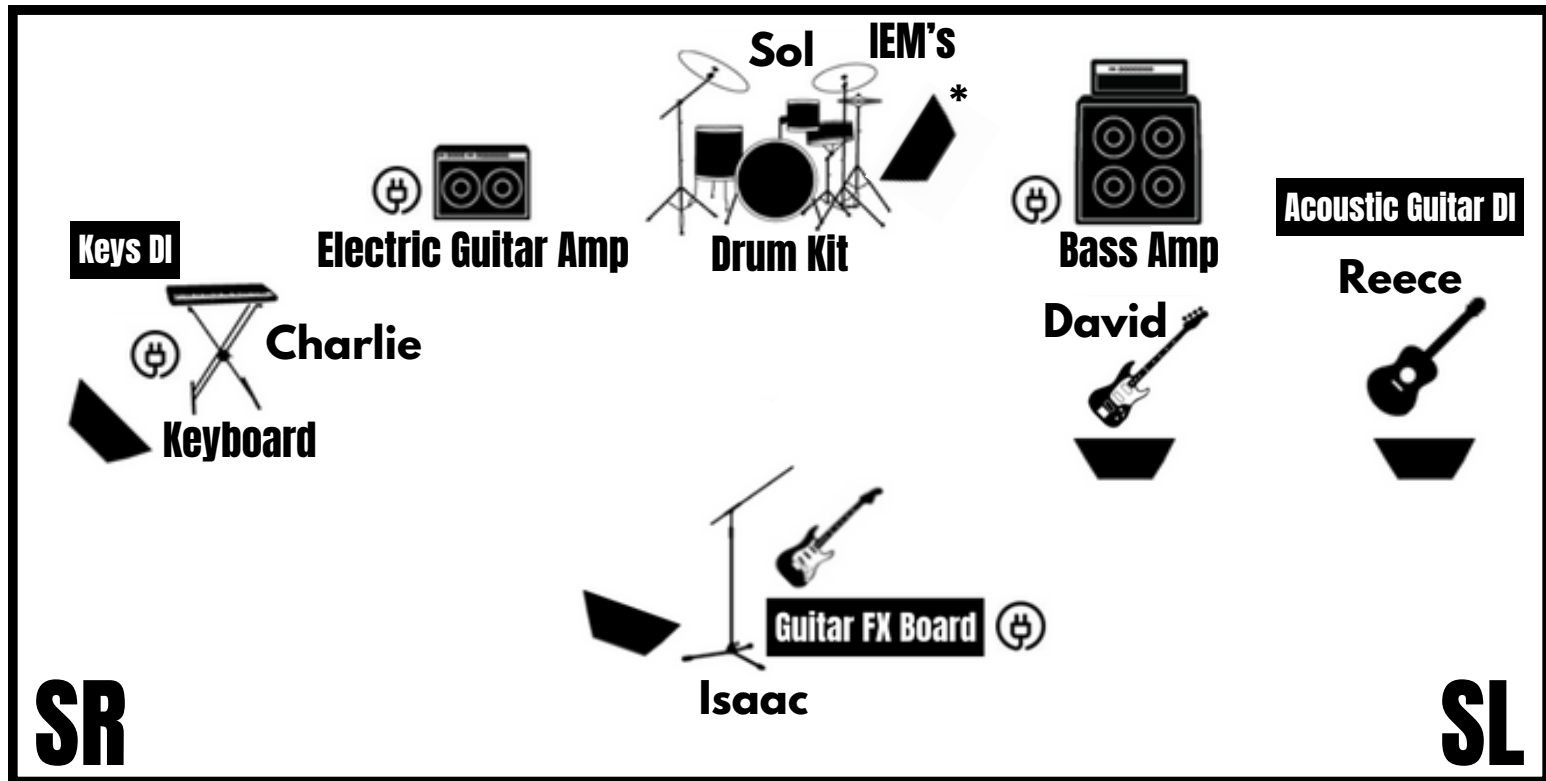

ISAAC HOLMES STAGE PLOT

⏻ = 230V Power Locations

◼ = Floor Monitors

If In Ear Monitoring (IEM's) are not possible for drummer then floor monitor will be used