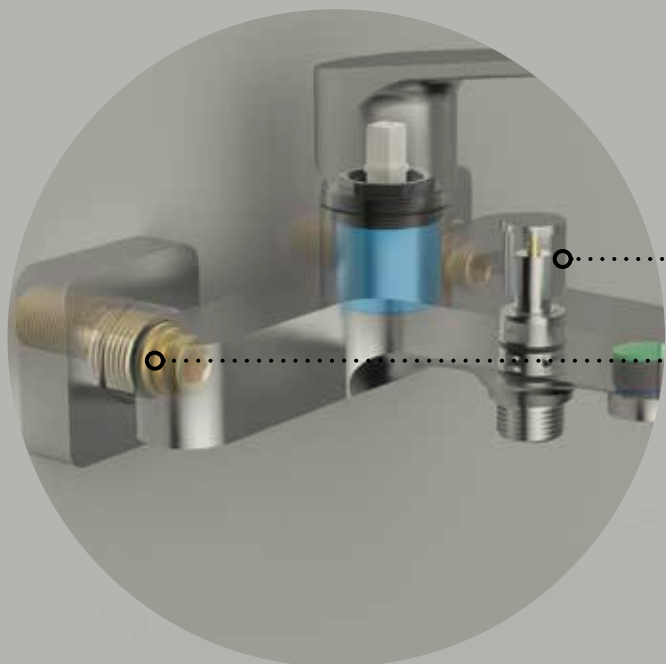

## ERGONOMIC Handles

Adell handles are produced of high quality zinc material. It provides ease of use with ergonomic forms that grip the hand.

## PLUMBER FRIENDLY Fixing deck-mounted parts

Adell mixer connections made from stainless and brass raw material. It provides to easy installation, easy replacement and easy maintenance.

Depending on product groups and designs, specifications may vary from spare parts.

### **EASY-OPERATED Bath mixer diverters**

Automatic and compact Neoperl diverters are used. Long life and performance guarantee. When pulled up and locked to the right, it locks, when the battery is switched off, the pressure automatically switches to the crown position. Due to the locking system of the shower control unit in the bath and shower baths, the water flow from the handgrip is not affected by pressure fluctuations.