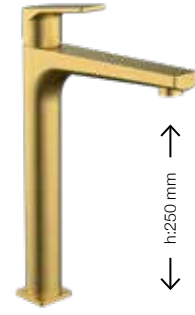

# Adell Azure Gold

156801008 - 3/8"  
156845008 - 1/2"  
Regular Basin Mixer  
Gold

156801018 - 3/8"  
156845018 - 1/2"  
Regular Basin Mixer  
Gold Brush

156801508 - 3/8"  
156845508 - 1/2"  
Tall Basin Mixer  
Gold  
h:250 mm