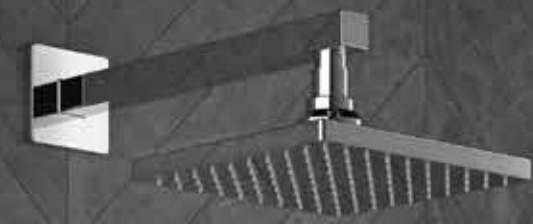

Concealed Solutions