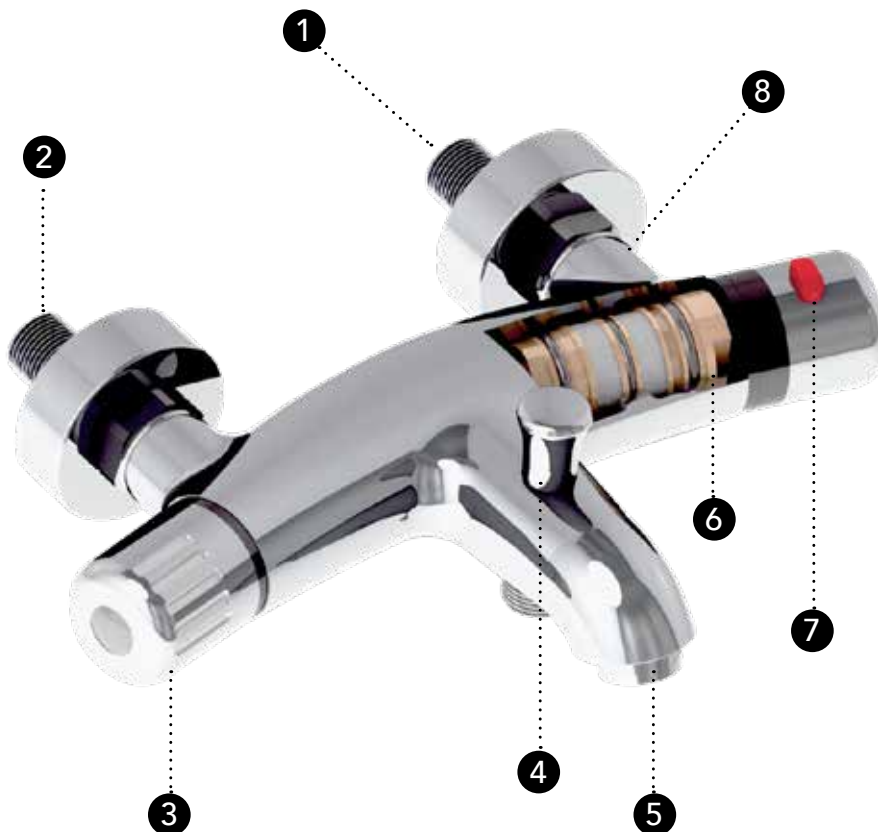

Thermostatic Technology Solutions

You Will be a Bath-Lover With Adell Thermostatic Mixers.

The special cartridge inside the Adell thermostatic mixers controls hot - cold water fluctuations, automatically stopping the flow of hot water in the event of cutting cold water from the plant floor and reducing the risk of scalding. With this feature, the elderly provide a safe environment for children and pets. It offers water saving and energy saving with its advanced technology. It provides faster, more practical and more comfortable transportation of the hot water at the desired value. It helps the family budget and lowers water and fuel bills. With thermostatic technology, the temperature is under control and at the desired value.

- 1- Cold water inlet
- 2- Hot water inlet
- 3- 90 ° opening and closing system with special ceramic disc.
- 4- Shower diverter
- 5- Bath spout
- 6- Thermostatic cartridge thermostatic technology allows to adjust the water temperature to the desired level.
- 7- Safety lock
- 8- Integrated check valve